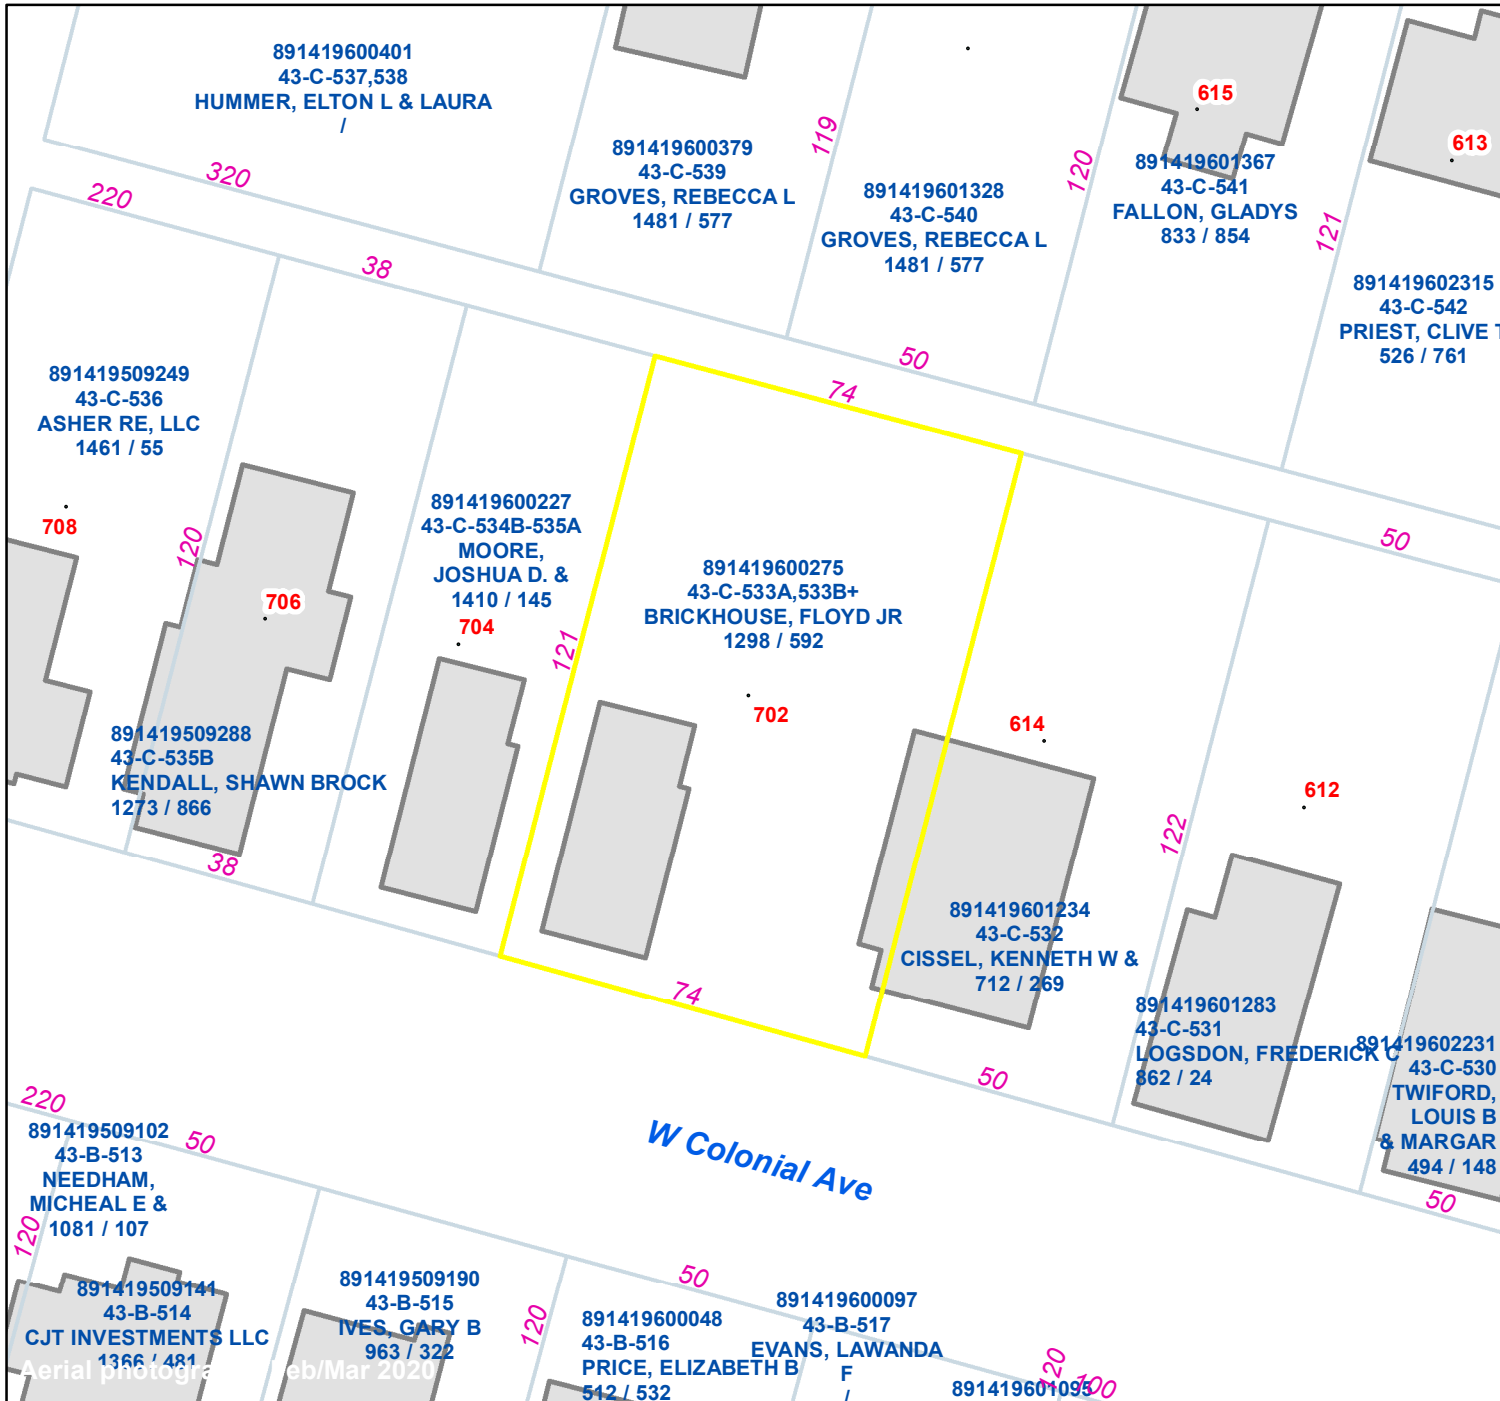

Pasquotank County, NC

Parcel ID: 891419600275
Map: 43-C-533A,533B+
LOT: 0

00702 W COLONIAL AVE
BRICKHOUSE, FLOYD JR
& SANDY
1502 DARIAN DR
ELIZABETH CITY NC 27909

Deed Book: 1298
Deed Page: 592
Date: 20171211

Land Value: 22200
Ag Value: 0
Bldg Value: 105100
Total Value: 127300

Taxed Acres: 0.215

PASQUOTANK
COUNTY NC

Date: 3/14/2024

Property Ownership/
Lines as of January 1, 2024

NOT A SURVEY

This map was created from historic maps, recorded deeds and surveys.
It CAN NOT be used to convey land, settle land disputes or build fences.