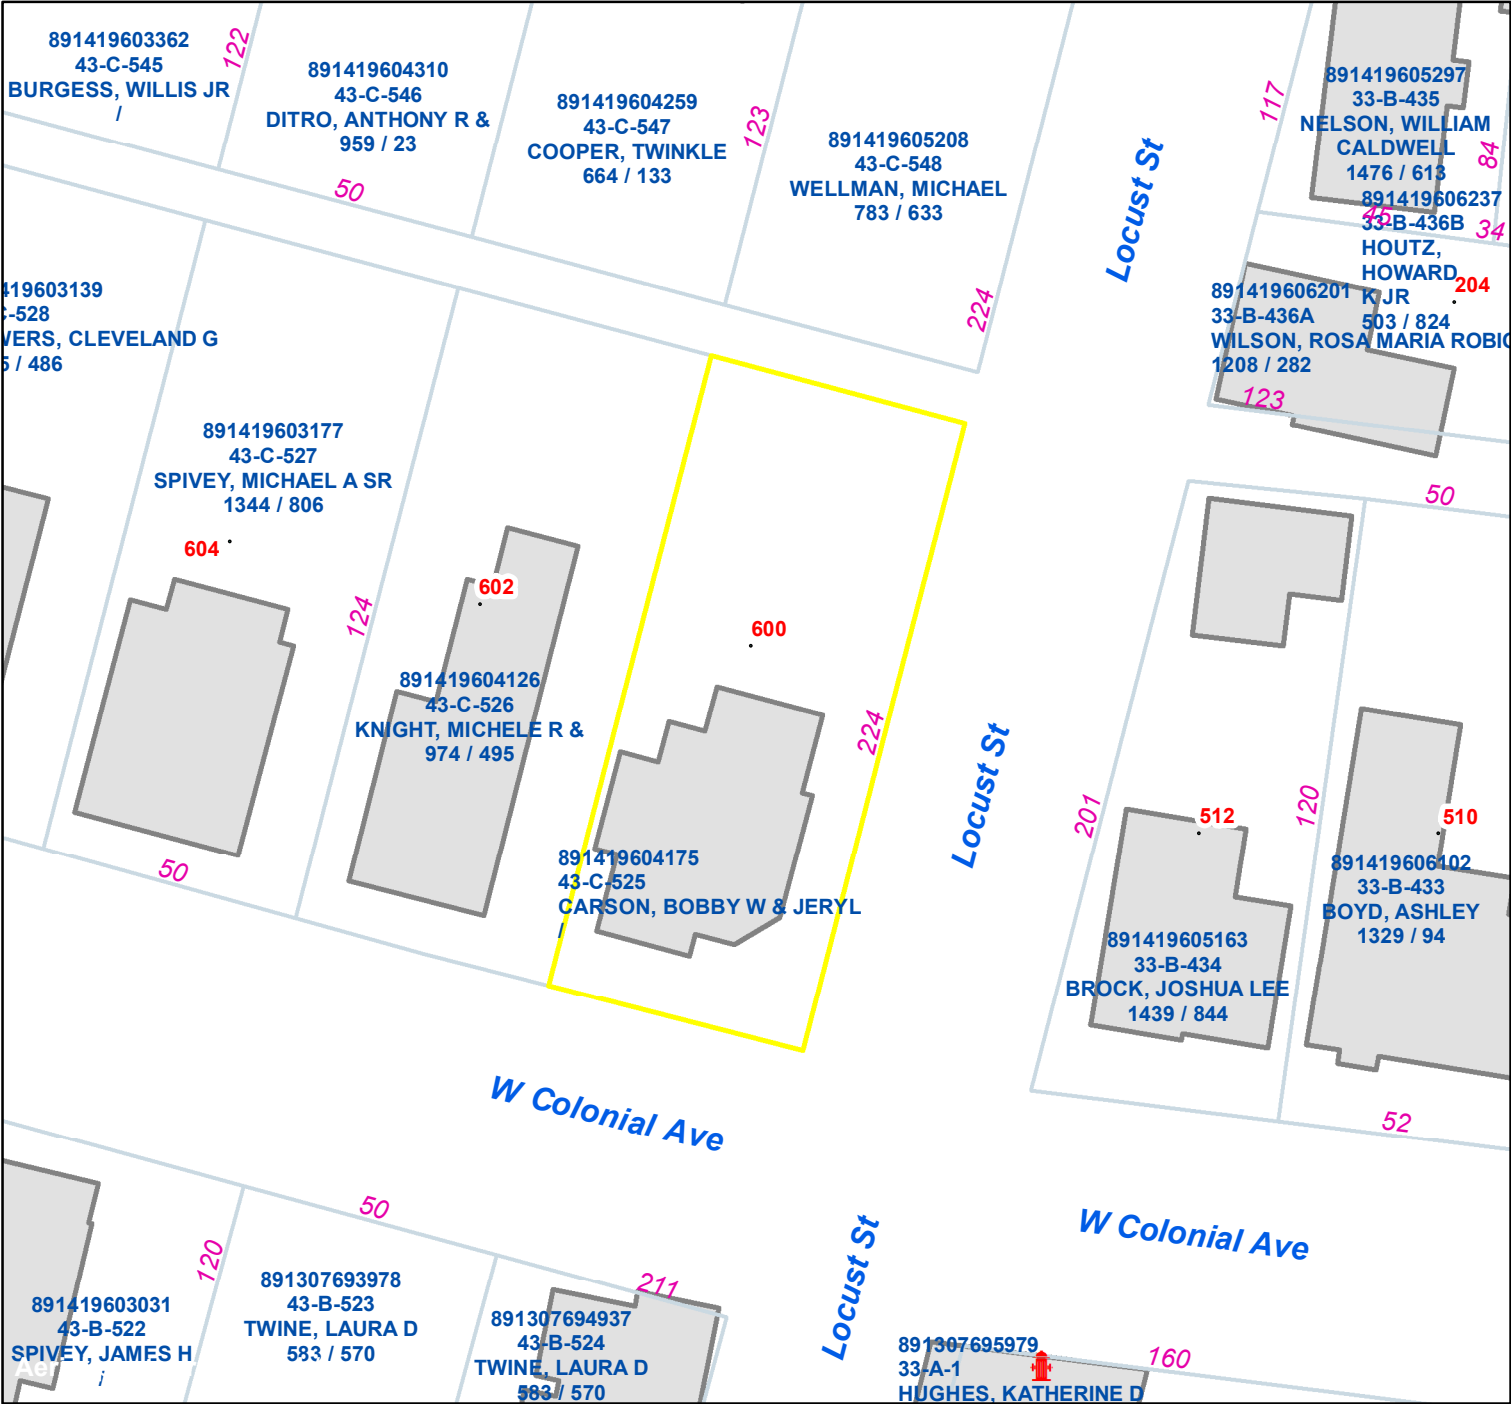

# Pasquotank County, NC

Parcel ID: 891419604175  
 Map: 43-C-525  
 LOT: 0

00600 W COLONIAL  
 CARSON, BOBBY W & JERYL  
 600 W COLONIAL AVE #A  
 ELIZABETH CITY NC 27909

Deed Book:  
 Deed Page:  
 Date: 0

Land Value: 12900  
 Ag Value: 0  
 Bldg Value: 63900  
 Total Value: 76800

Taxed Acres: 0.143

**NOT A SURVEY**

This map was created from historic maps, recorded deeds and surveys. It CAN NOT be used to convey land, settle land disputes or build fences.

Date: 3/14/2024

Property Ownership/  
 Lines as of January 1, 2024