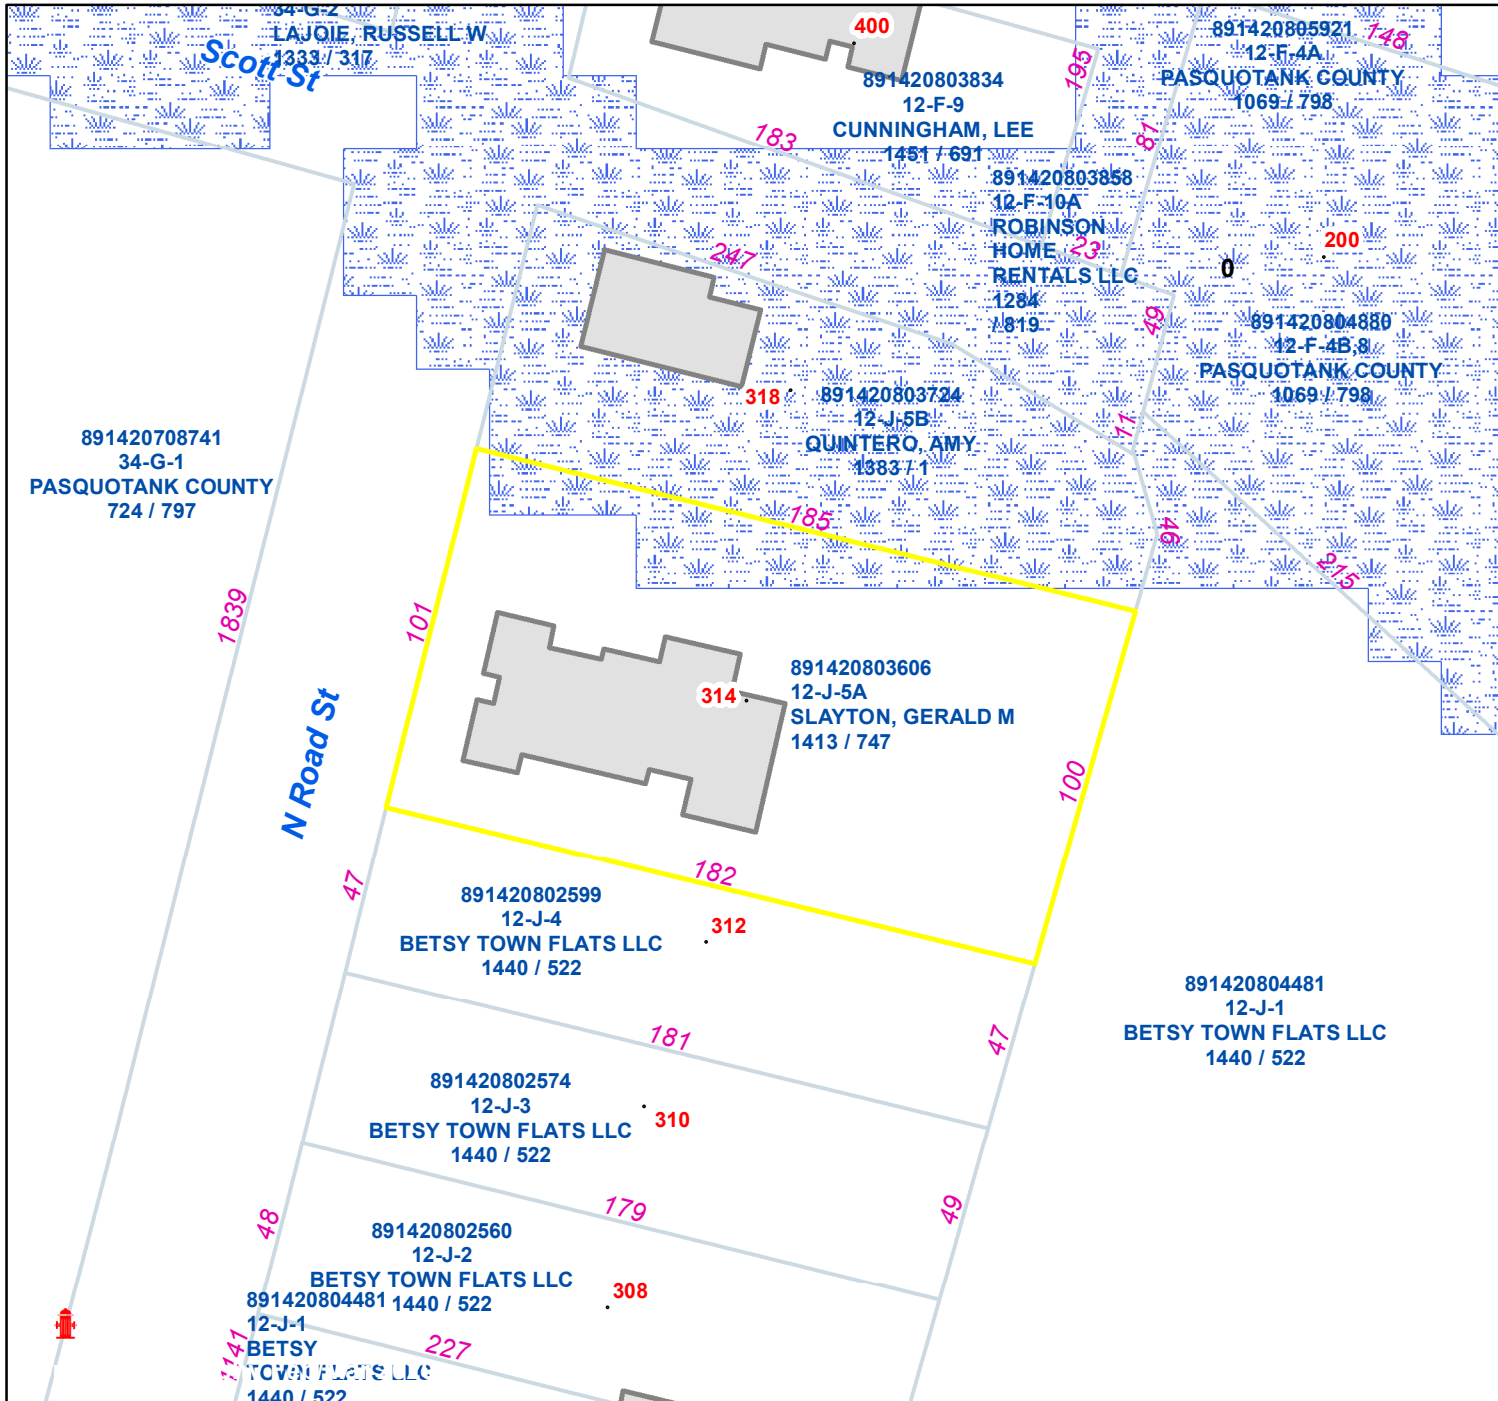

Pasquotank County, NC

Parcel ID: 891420803606

Map: 12-J-5A

LOT: 0

00314 N ROAD ST
 SLAYTON, GERALD M
 GEORGIA M
 314 N ROAD ST
 ELIZABETH CITY NC 27909

Deed Book: 1413
 Deed Page: 747
 Date: 20210622

Land Value: 42900
 Ag Value: 0
 Bldg Value: 165600
 Total Value: 208500

Taxed Acres: 0.429

NOT A SURVEY

This map was created from historic maps, recorded deeds and surveys. It CAN NOT be used to convey land, settle land disputes or build fences.

Date: 3/14/2024

Property Ownership/
 Lines as of January 1, 2024