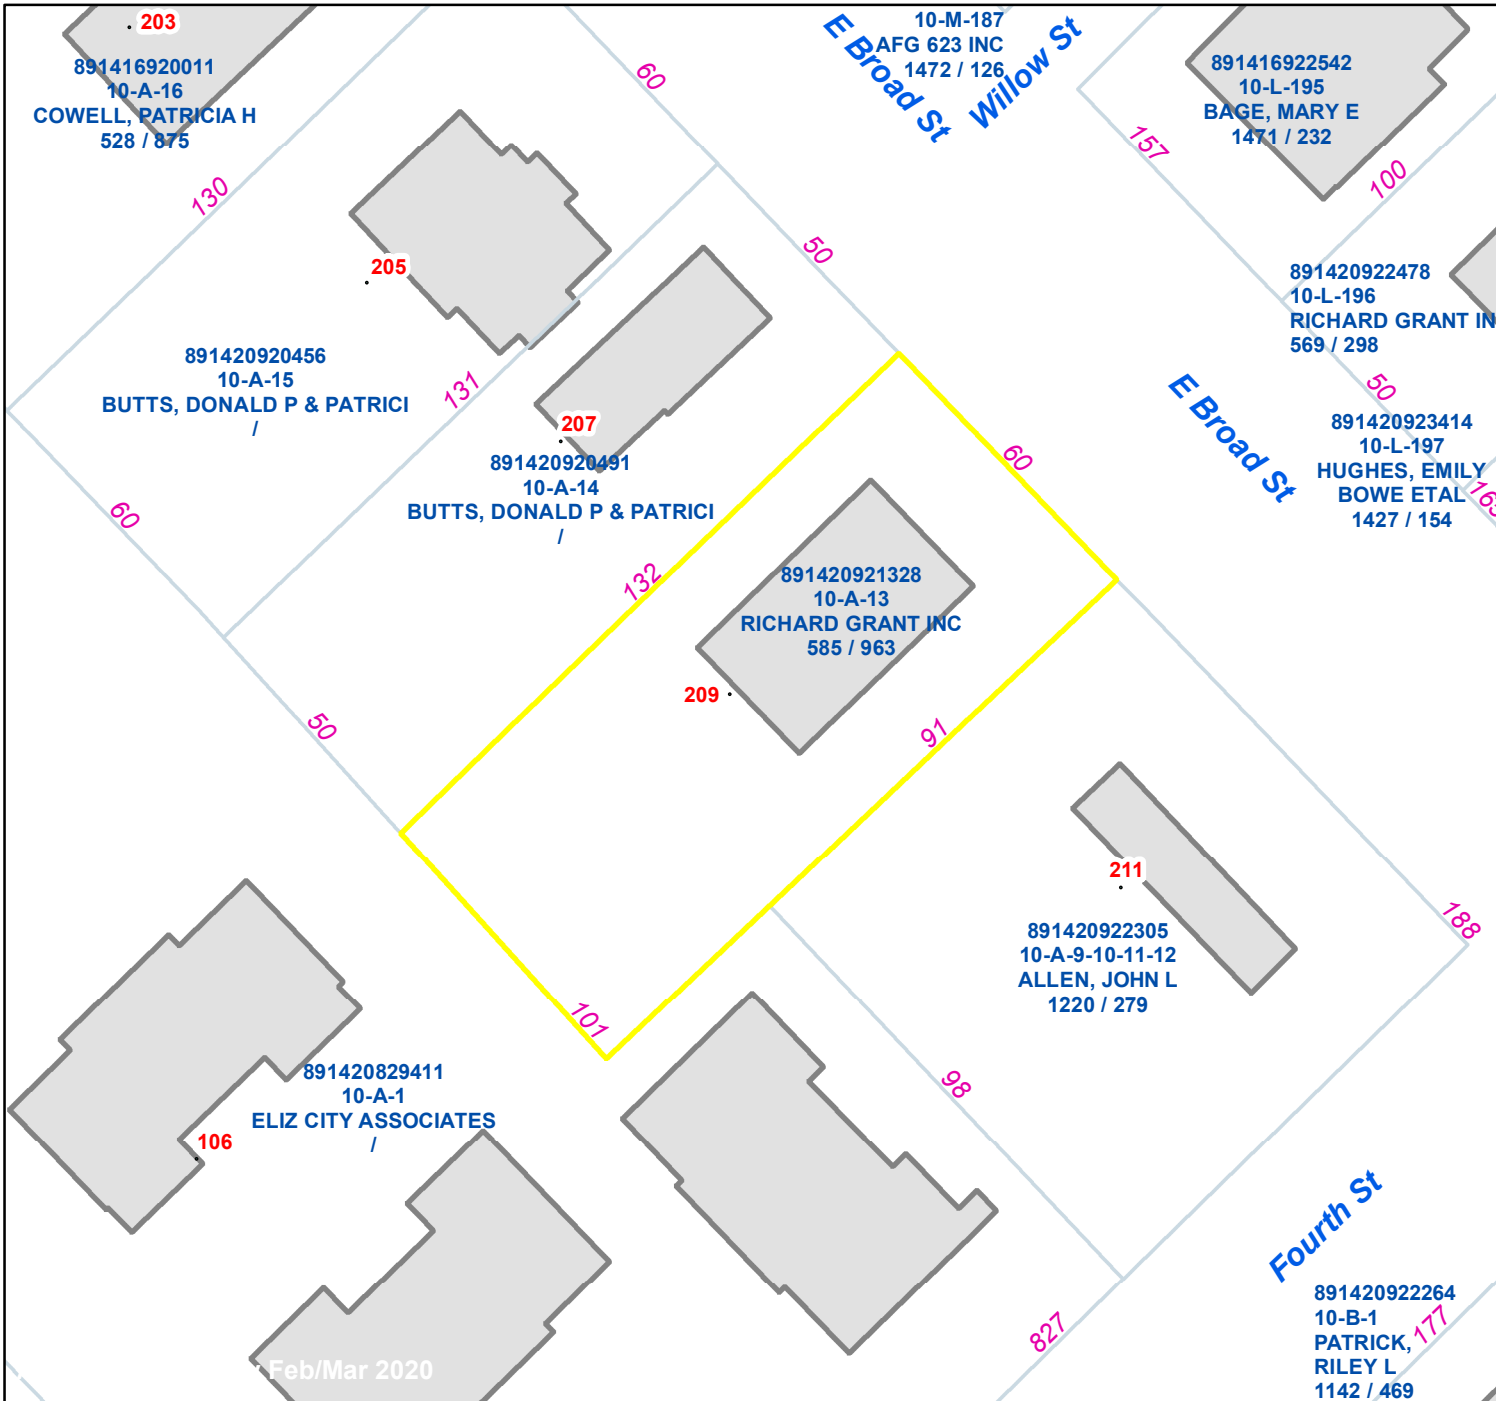

# Pasquotank County, NC

Parcel ID: 891420921328

Map: 10-A-13

LOT: 0

00209 E BROAD ST  
RICHARD GRANT INC

143 RICH BLVD  
ELIZABETH CITY NC 27909

Deed Book: 585  
Deed Page: 963  
Date: 0

Land Value: 9100  
Ag Value: 0  
Bldg Value: 50800  
Total Value: 59900

Taxed Acres: 0.152

**PASQUOTANK**  
COUNTY NC

Date: 3/14/2024

Property Ownership/  
Lines as of January 1, 2024

**NOT A SURVEY**

This map was created from historic maps, recorded deeds and surveys.  
It CAN NOT be used to convey land, settle land disputes or build fences.