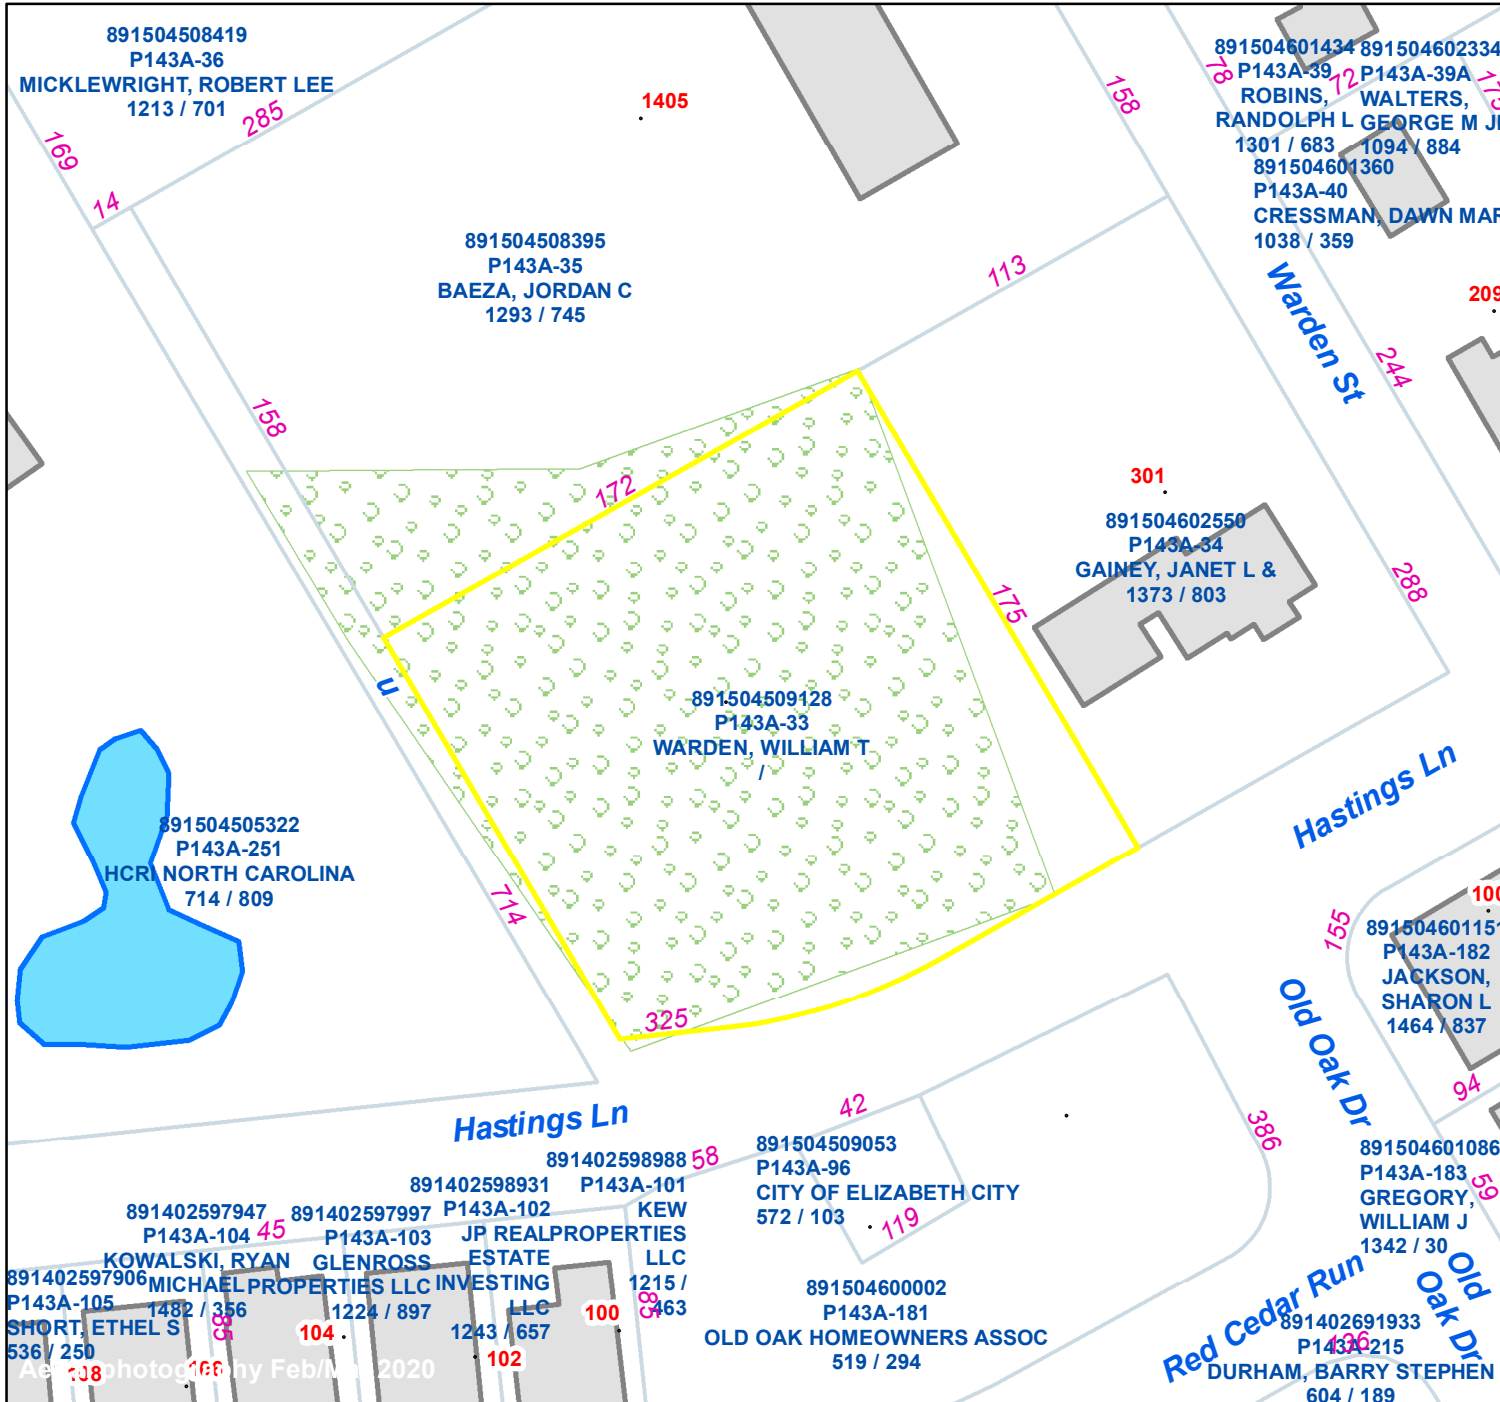

Pasquotank County, NC

Parcel ID: 891504509128
Map: P143A-33
LOT: 0
0000 HASTINGS LANE
WARDEN, WILLIAM T
3019 HAYDEN DR
WILMINGTON NC 28411

Deed Book:
Deed Page:
Date: 0
Land Value: 23000
Ag Value: 0
Bldg Value: 0
Total Value: 23000
Taxed Acres: 0.695

PASQUOTANK COUNTY NC

Date: 3/14/2024

Property Ownership/
Lines as of January 1, 2024

NOT A SURVEY

This map was created from historic maps, recorded deeds and surveys.
It CAN NOT be used to convey land, settle land disputes or build fences.