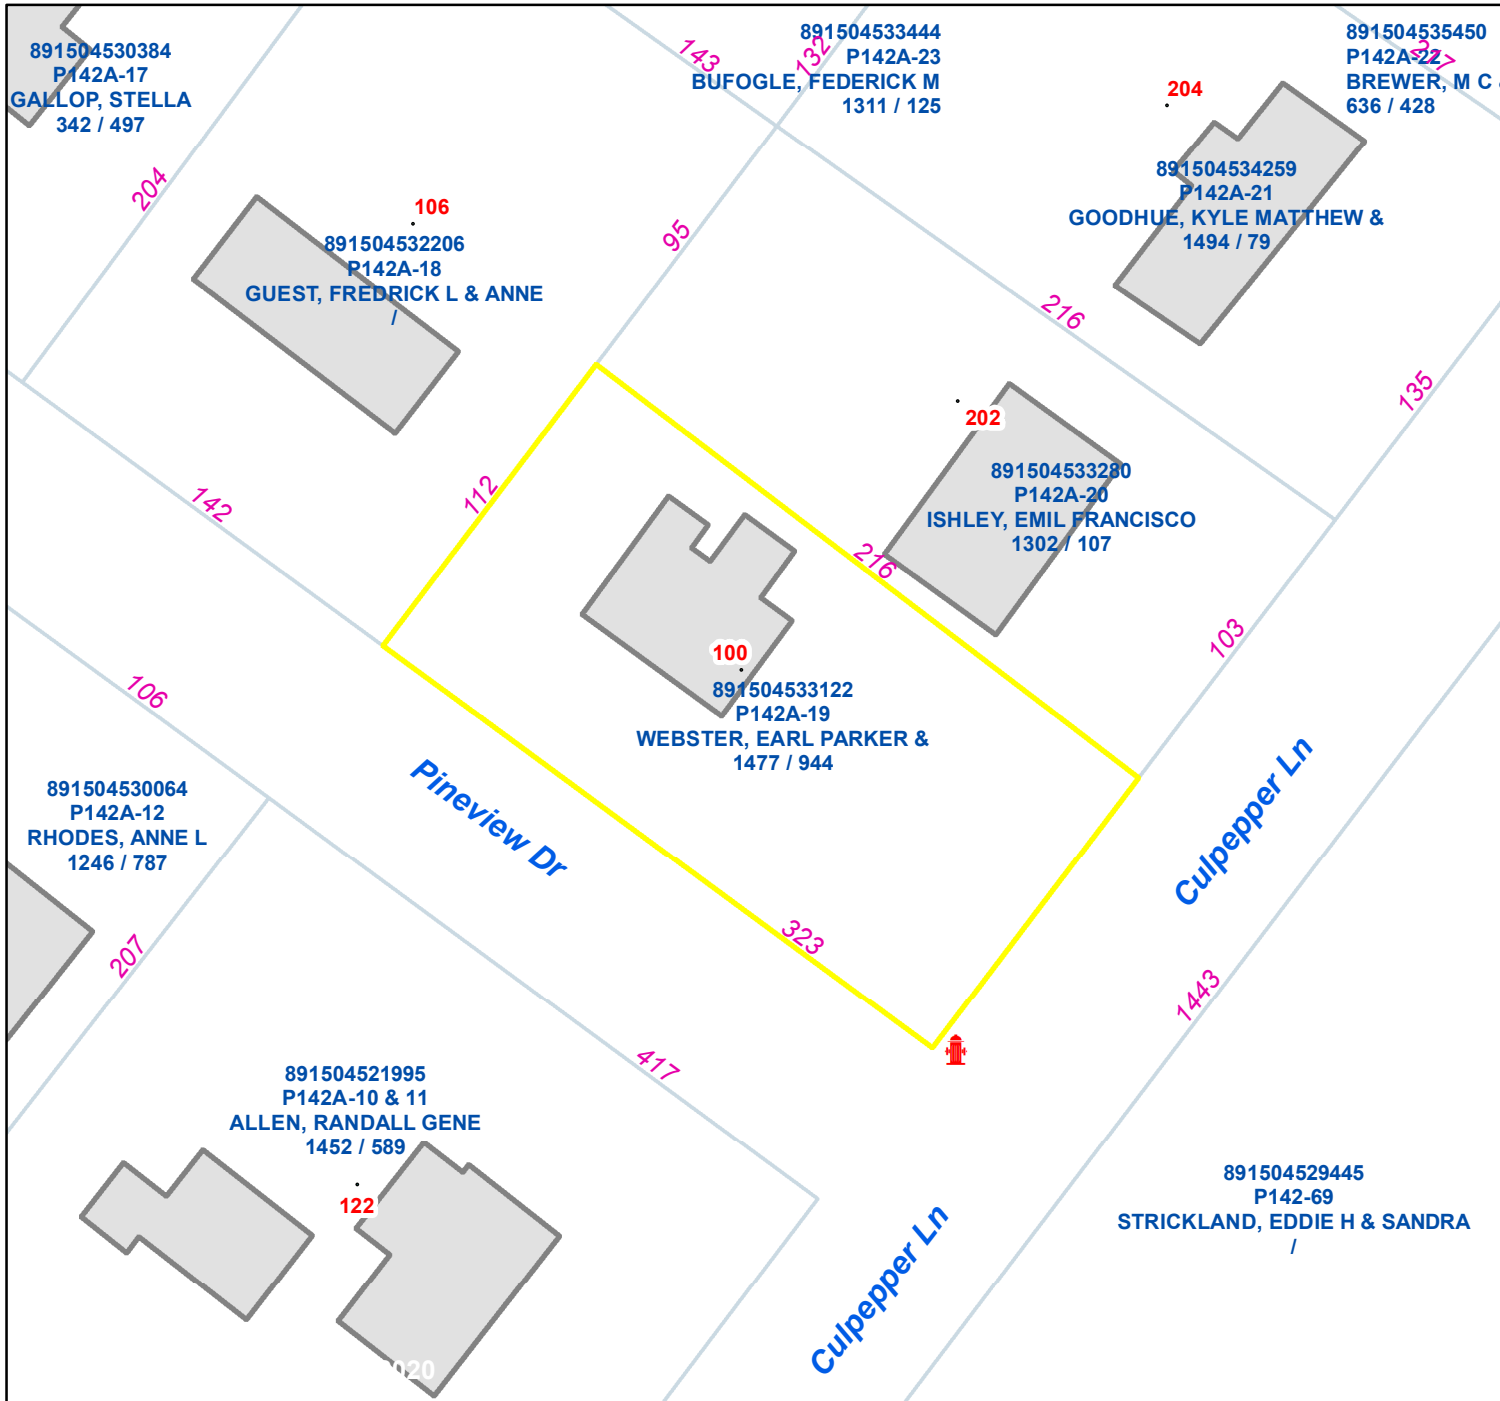

Pasquotank County, NC

Parcel ID: 891504533122
 Map: P142A-19
 LOT: 1

00100 PINEVIEW DRIVE
 WEBSTER, EARL PARKER &
 SUSAN LLOYD
 100 PINEVIEW DR
 ELIZABETH CITY NC 27909

Deed Book: 1477
 Deed Page: 944
 Date: 20230215

Land Value: 28700
 Ag Value: 0
 Bldg Value: 141100
 Total Value: 169800

Taxed Acres: 0.545

PASQUOTANK
 COUNTY NC

Date: 3/14/2024

Property Ownership/
 Lines as of January 1, 2024

NOT A SURVEY

This map was created from historic maps, recorded deeds and surveys.
 It CAN NOT be used to convey land, settle land disputes or build fences.