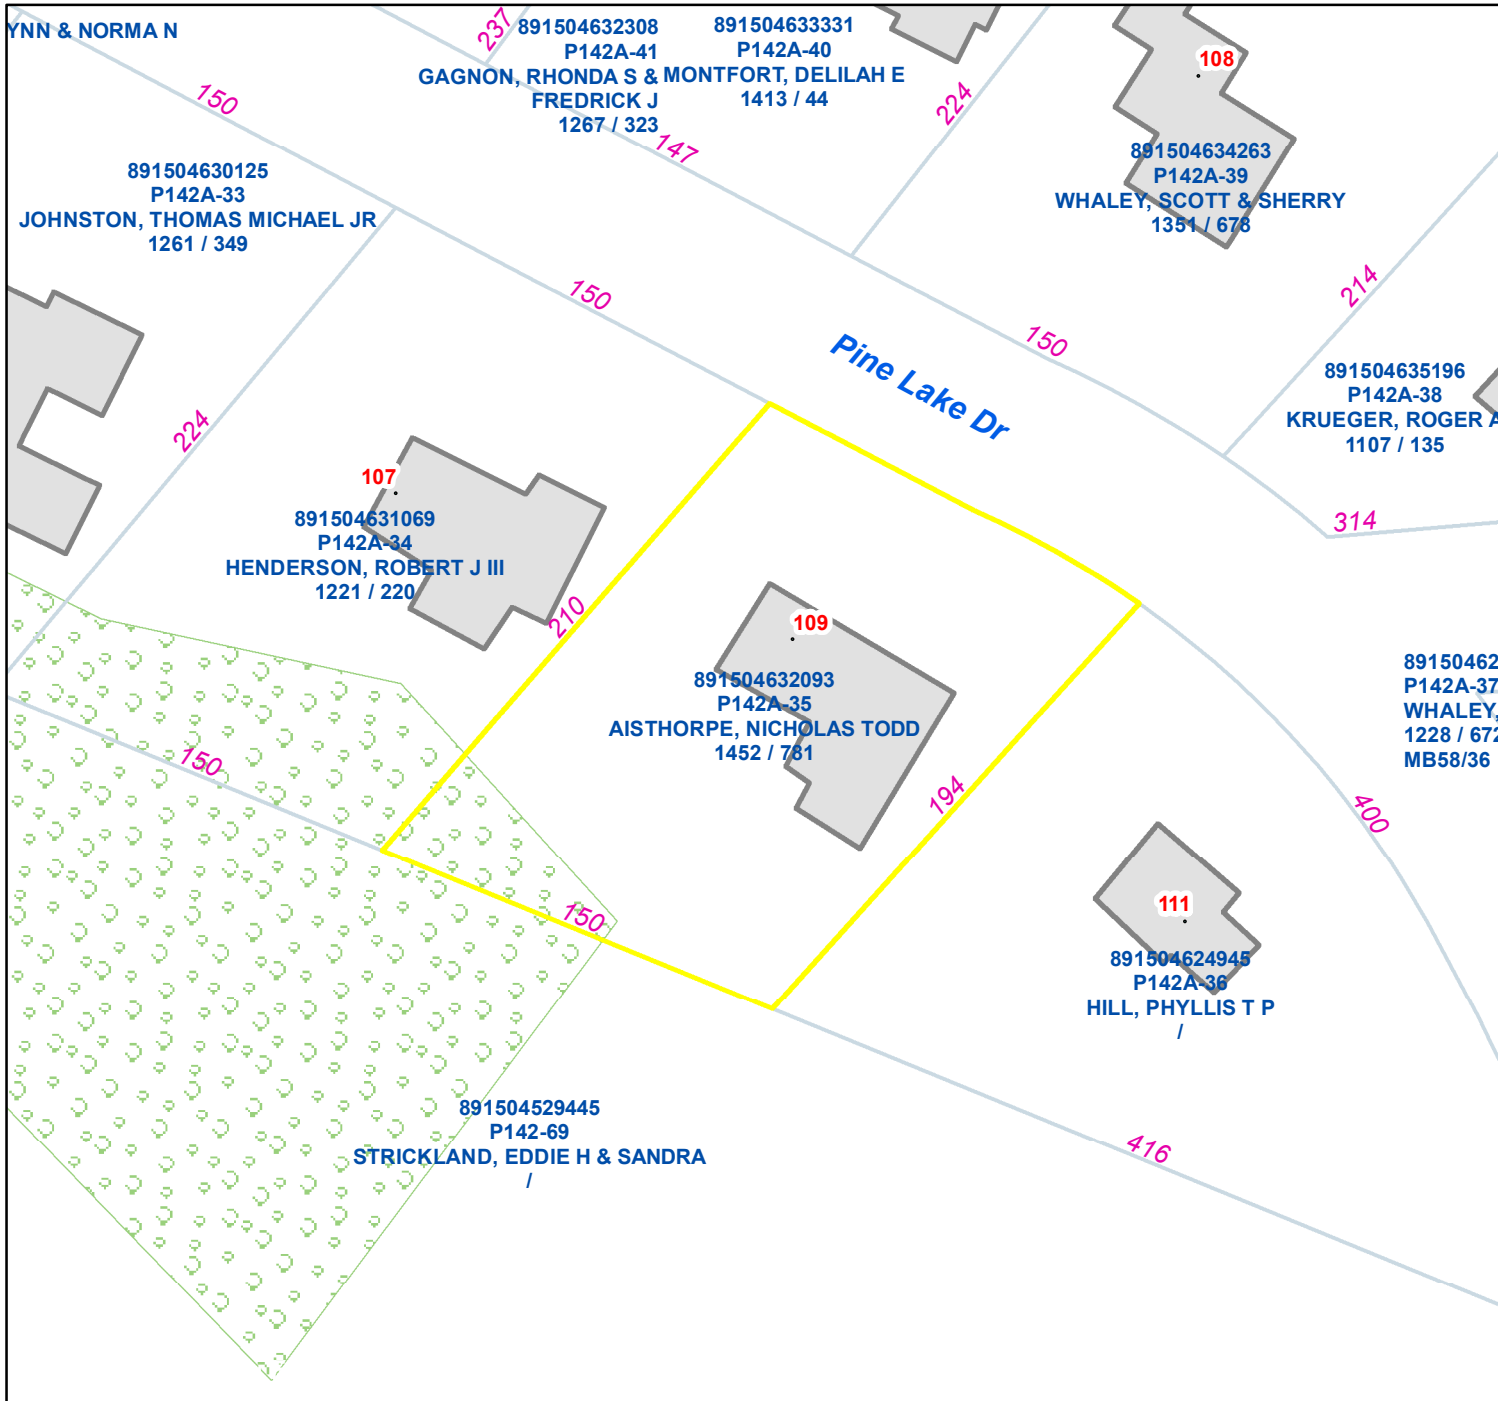

NOT A SURVEY

This map was created from historic maps, recorded deeds and surveys.
It CAN NOT be used to convey land, settle land disputes or build fences.