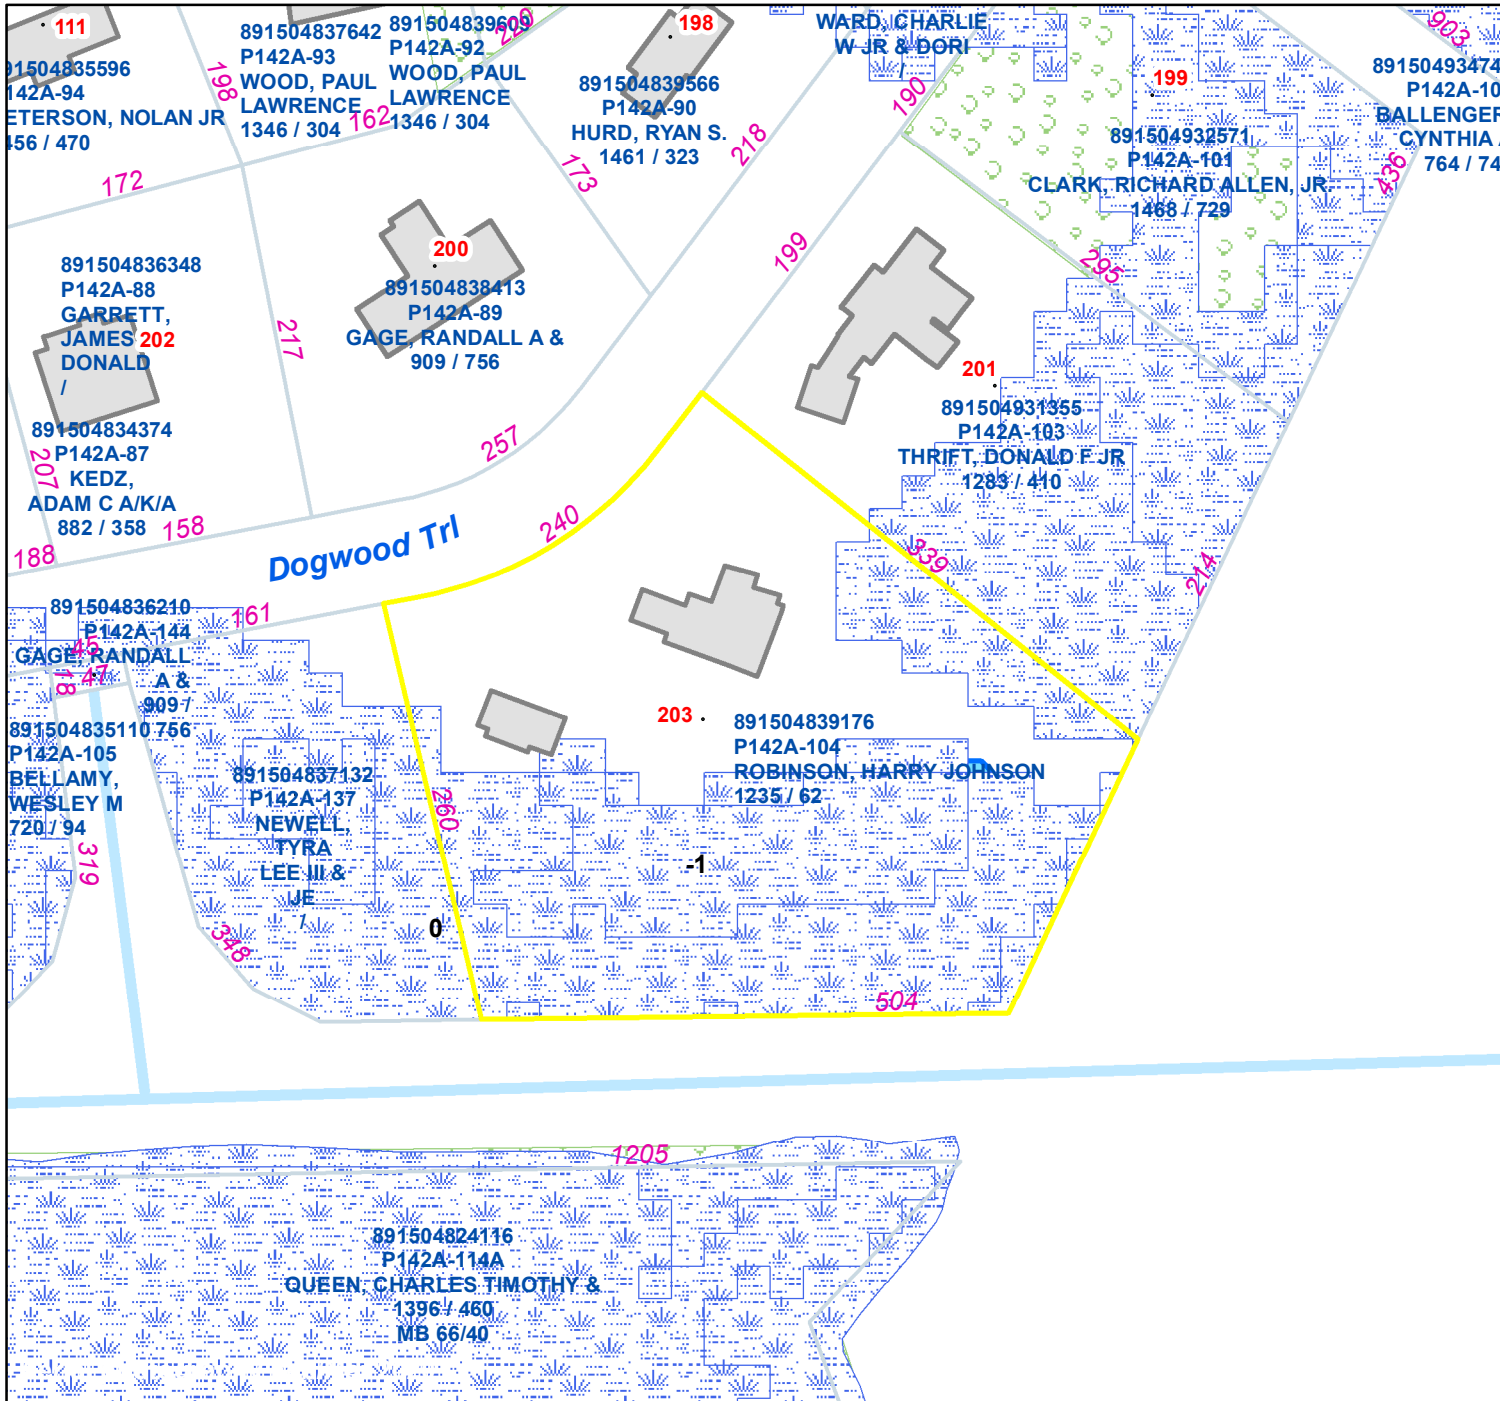

# Pasquotank County, NC

Parcel ID: 891504839176

Map: P142A-104

LOT: 0

00203 DOGWOOD TRL  
ROBINSON, HARRY JOHNSON  
& JULIE  
203 DOGWOOD TRAIL  
ELIZABETH CITY NC 27909

Deed Book: 1235  
Deed Page: 62  
Date: 20150824

Land Value: 180200  
Ag Value: 0  
Bldg Value: 274900  
Total Value: 455100

Taxed Acres: 2.69

**NOT A SURVEY**

This map was created from historic maps, recorded deeds and surveys.  
It CAN NOT be used to convey land, settle land disputes or build fences.

Date: 3/14/2024

Property Ownership/  
Lines as of January 1, 2024

**PASQUOTANK**  
COUNTY NC