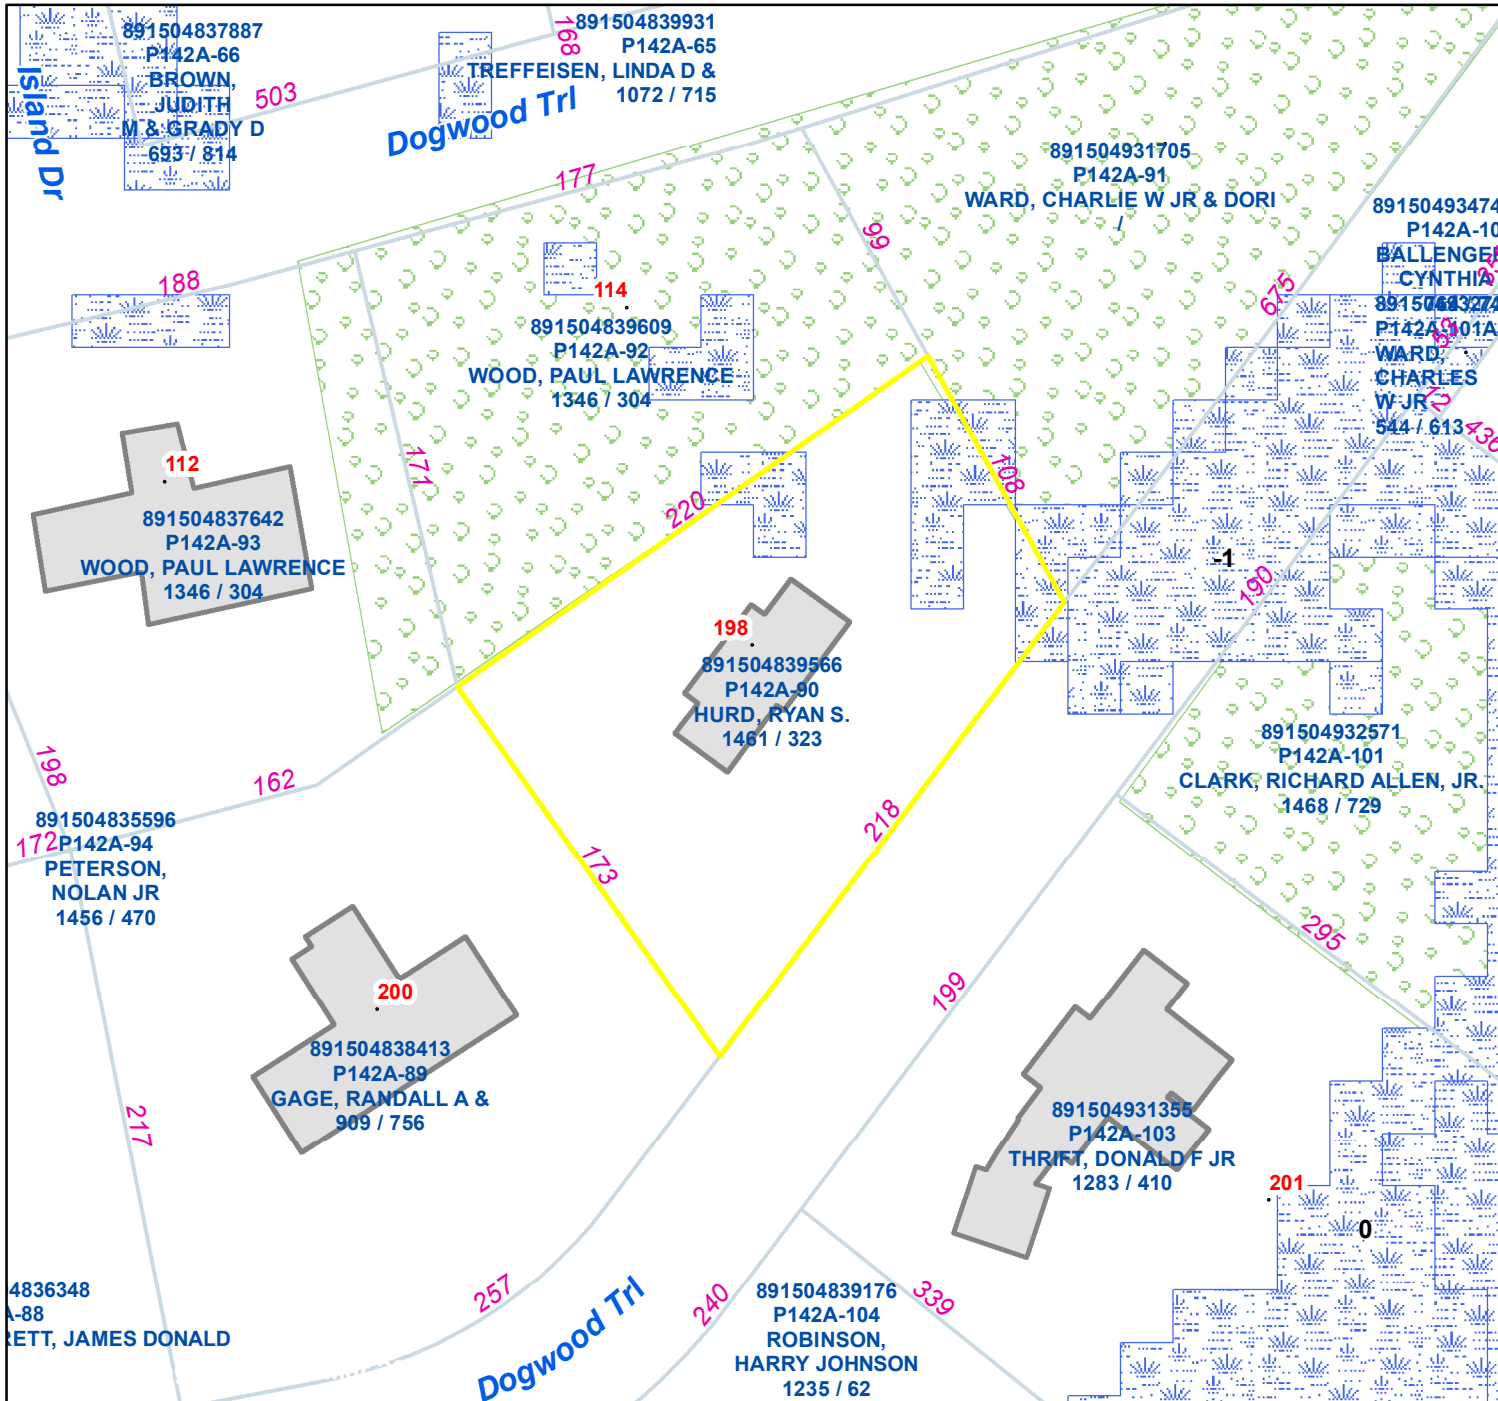

NOT A SURVEY

This map was created from historic maps, recorded deeds and surveys.
It CAN NOT be used to convey land, settle land disputes or build fences.