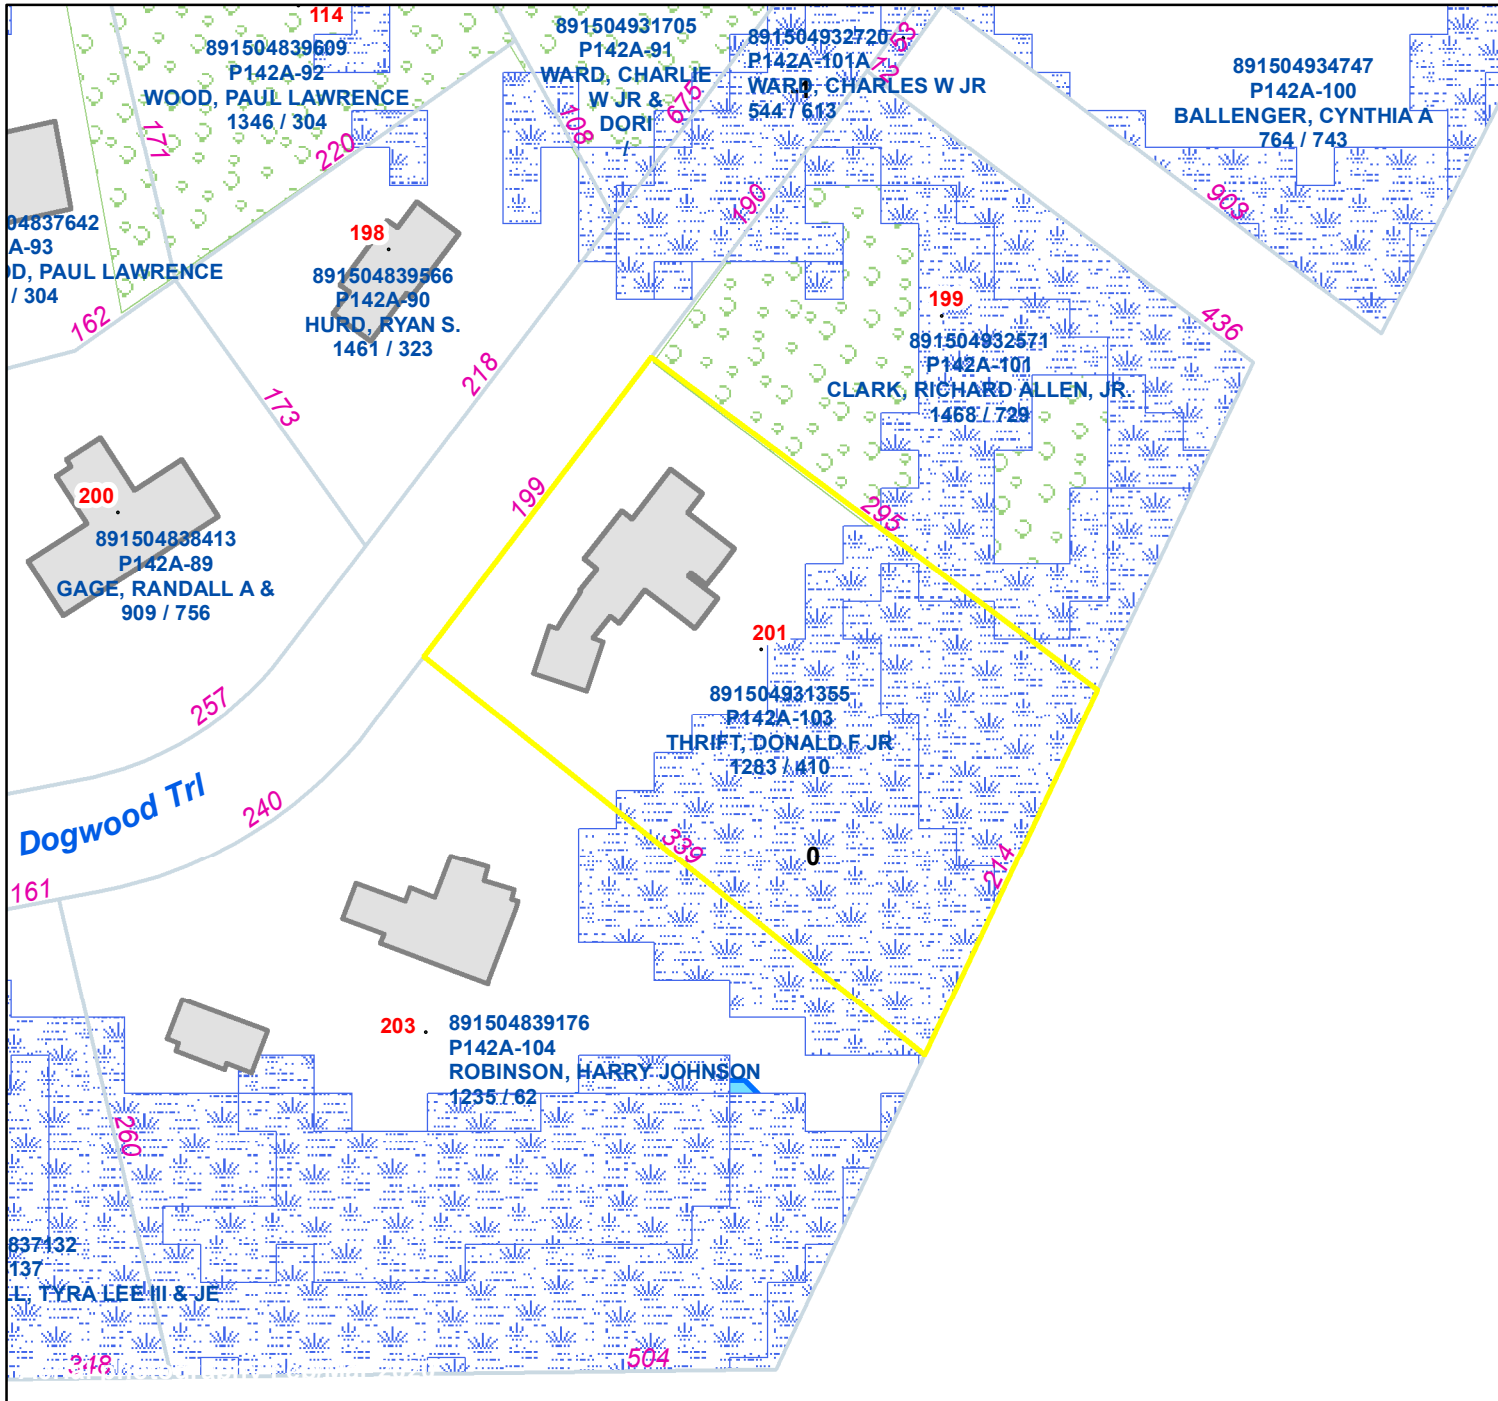

Pasquotank County, NC

Parcel ID: 891504931355
Map: P142A-103
LOT: 0

00201 DOGWOOD TRAIL
THRIFT, DONALD F JR
& BONNIE J
201 S DOGWOOD TRAIL
ELIZABETH CITY NC 27909

Deed Book: 1283
Deed Page: 410
Date: 20170531

Land Value: 150400
Ag Value: 0
Bldg Value: 202500
Total Value: 352900

Taxed Acres: 1.579

NOT A SURVEY

This map was created from historic maps, recorded deeds and surveys.
It CAN NOT be used to convey land, settle land disputes or build fences.

Date: 3/14/2024

Property Ownership/
Lines as of January 1, 2024

PASQUOTANK
COUNTY NC