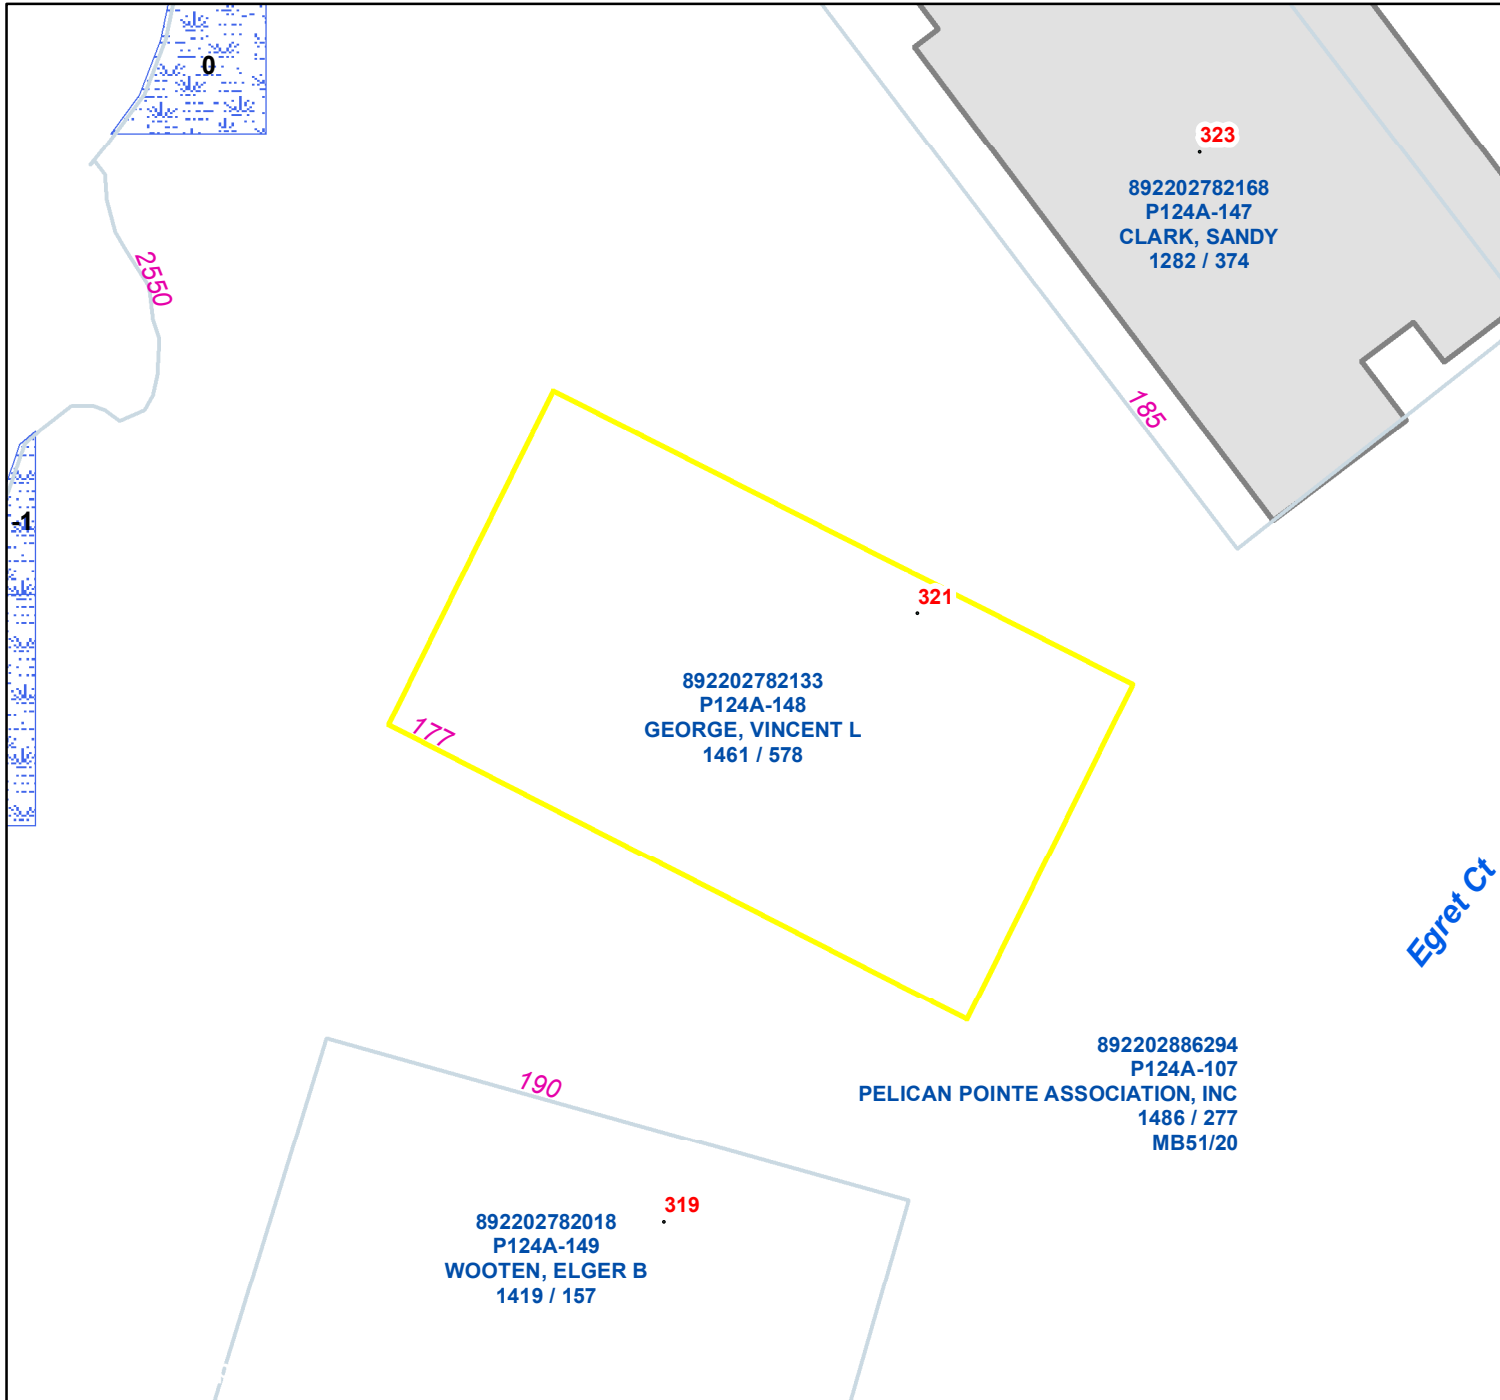

# Pasquotank County, NC

Parcel ID: 892202782133

Map: P124A-148

LOT: 41

00321 EGRET CT  
GEORGE, VINCENT L

810 H R SE  
WASHINGTON DC 20032

Deed Book: 1461  
Deed Page: 578  
Date: 20220801

Land Value: 27100  
Ag Value: 0  
Bldg Value: 0  
Total Value: 27100

Taxed Acres: 0.037

**NOT A SURVEY**

This map was created from historic maps, recorded deeds and surveys.  
It CAN NOT be used to convey land, settle land disputes or build fences.

Date: 3/15/2024

Property Ownership/  
Lines as of January 1, 2024