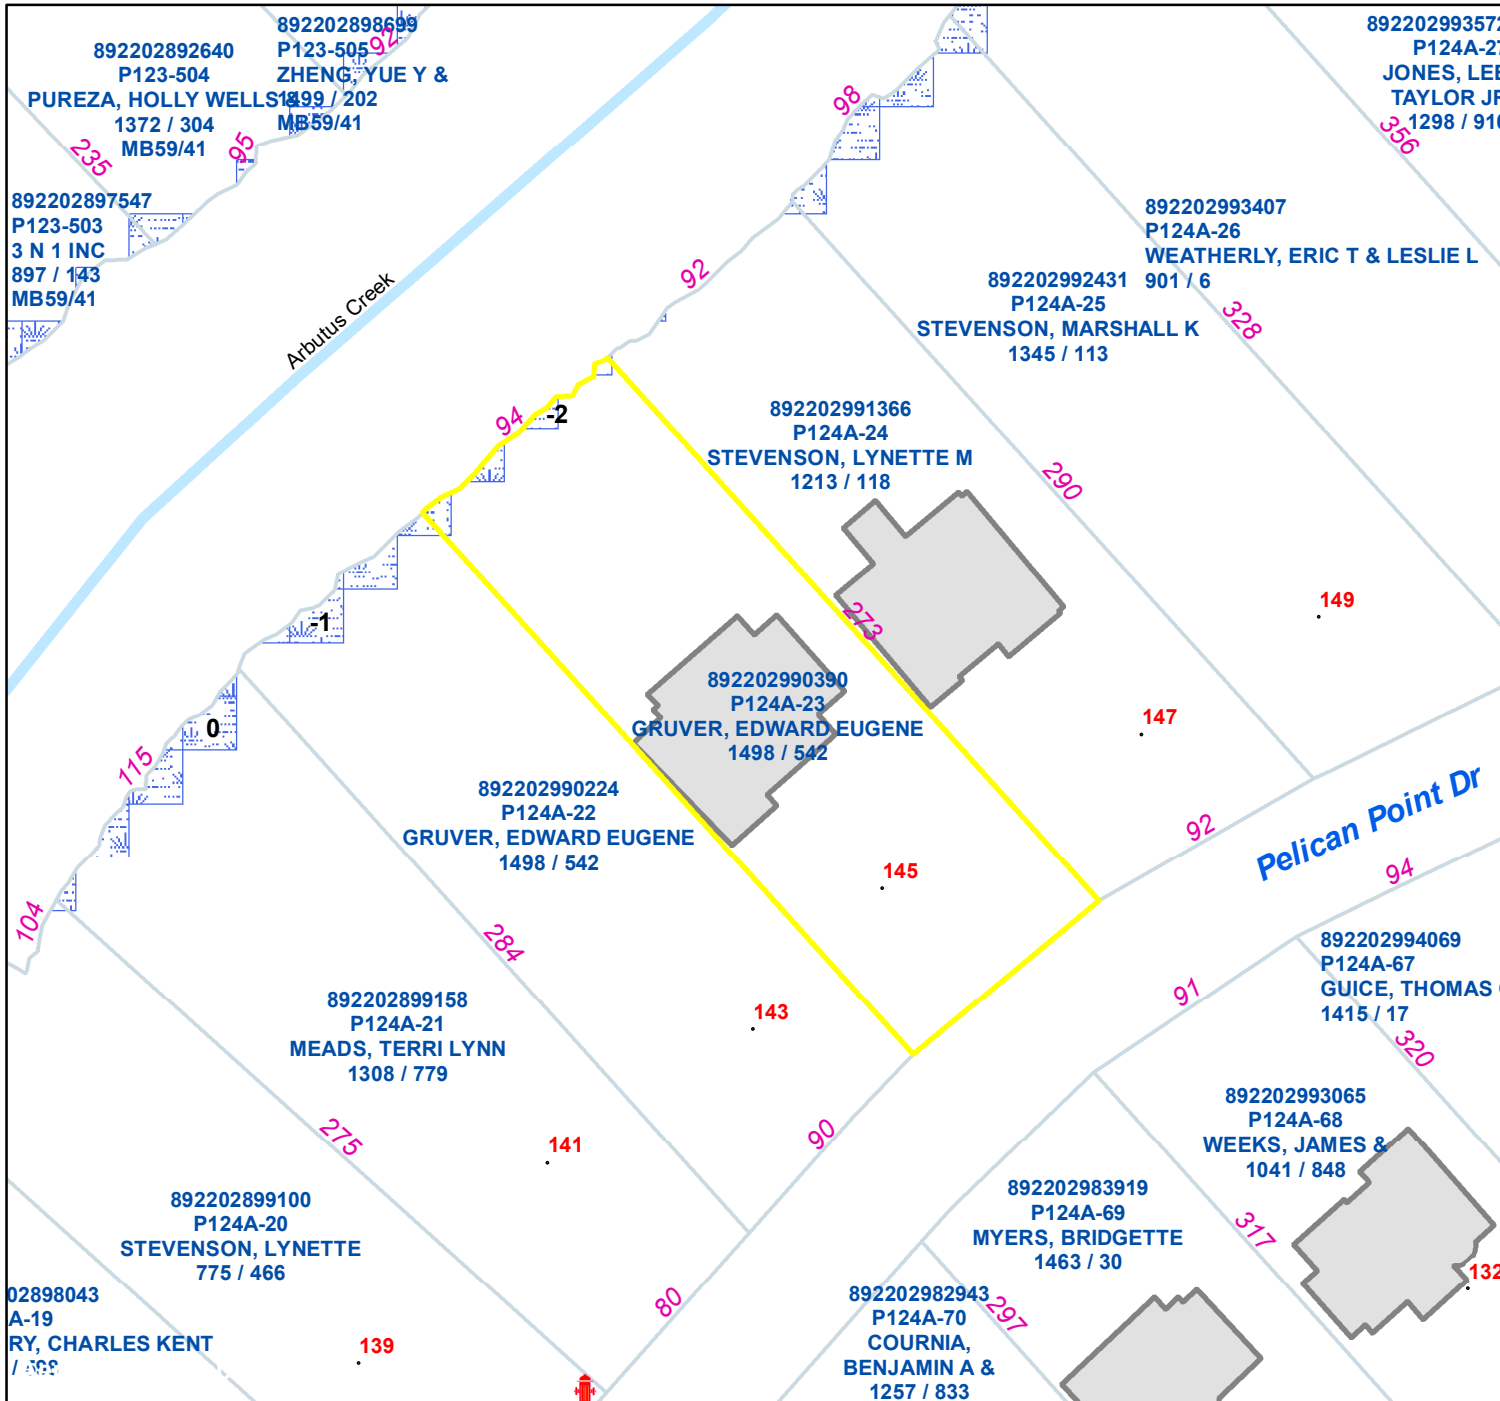

Pasquotank County, NC

Parcel ID: 892202990390
 Map: P124A-23

LOT: 23

00145 PELICAN POINTE DR
 GRUVER, EDWARD EUGENE
 & DIANA COLEMAN
 563 DARTMOOR WAY SW
 OCEAN ISLE BEACH, NC 28469

Deed Book: 1498
 Deed Page: 542
 Date: 20231027

Land Value: 74800
 Ag Value: 0
 Bldg Value: 425900
 Total Value: 500700

Taxed Acres: 0.566

PASQUOTANK
 COUNTY, NC

Date: 3/15/2024

Property Ownership/
 Lines as of January 1, 2024

NOT A SURVEY

This map was created from historic maps, recorded deeds and surveys.
 It CAN NOT be used to convey land, settle land disputes or build fences.