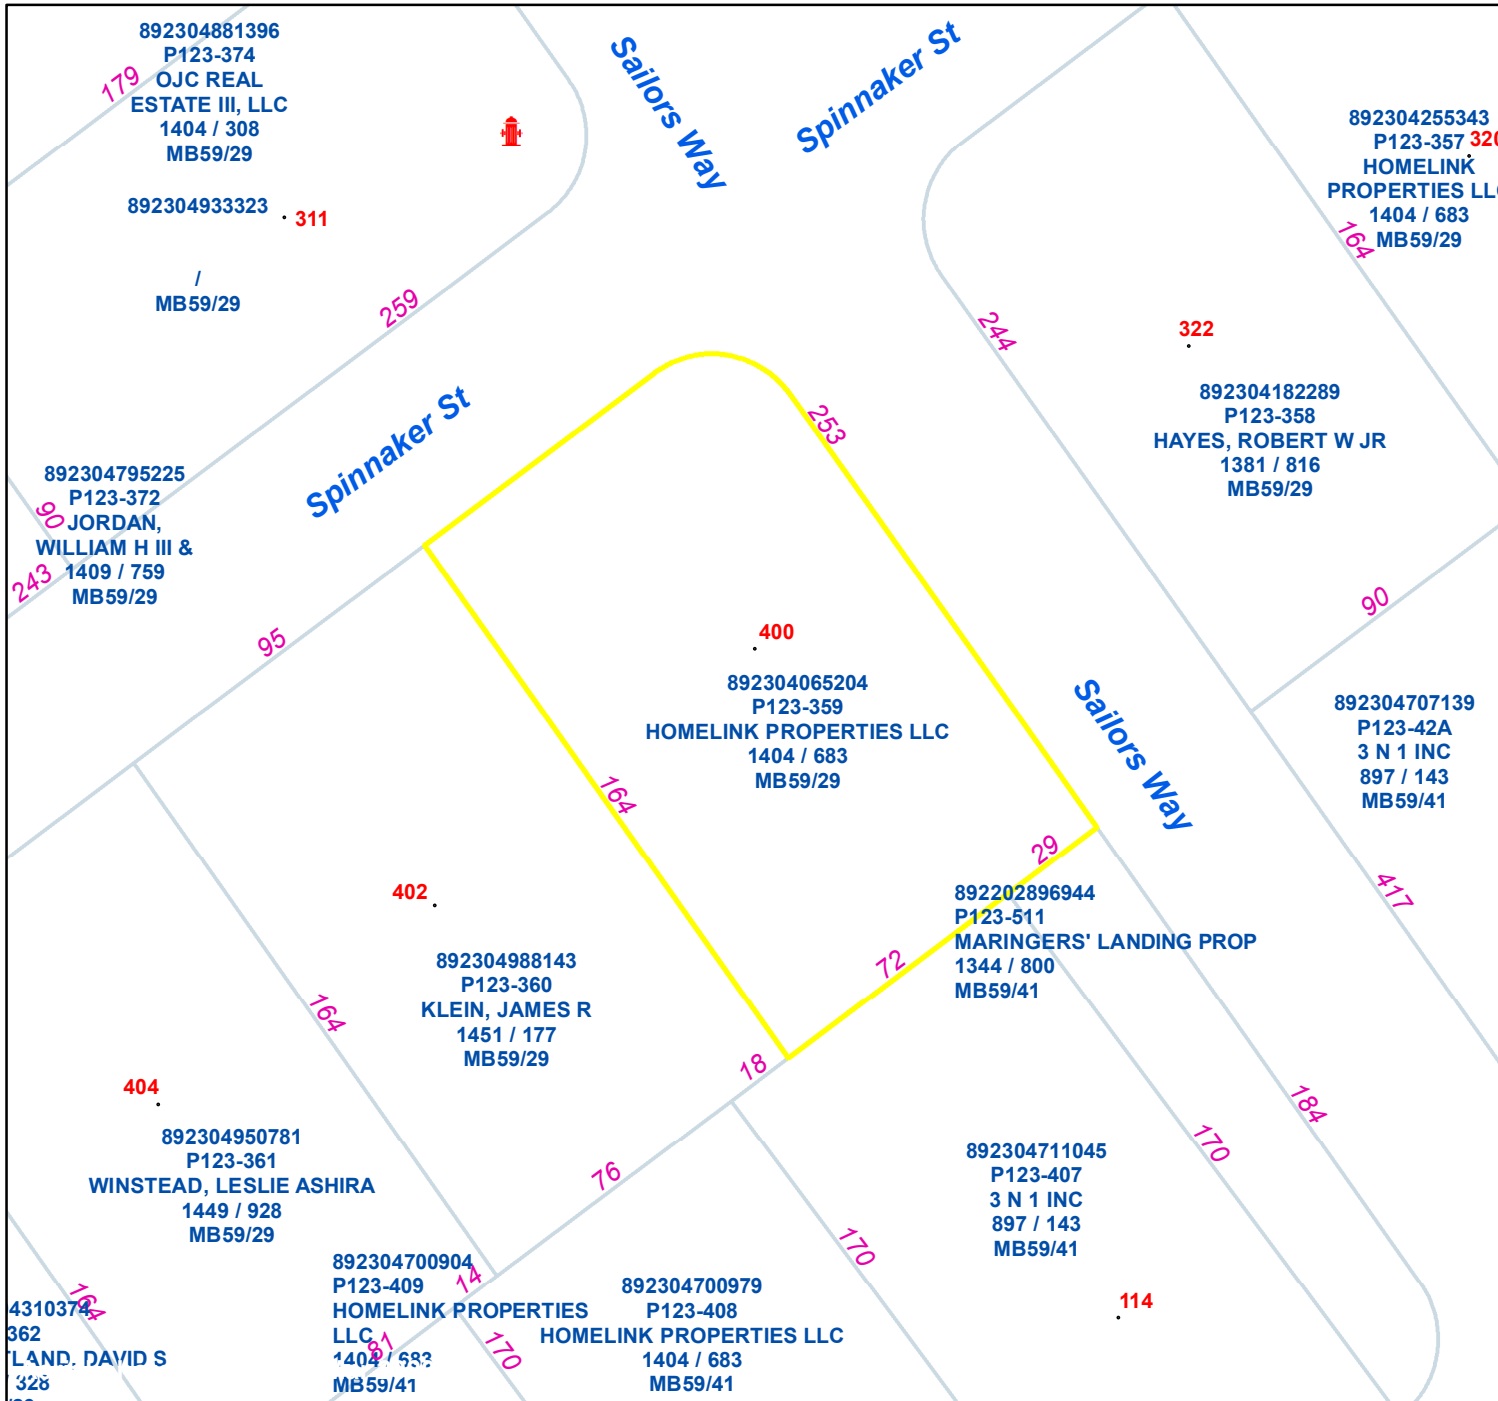

Pasquotank County, NC

Parcel ID: 892304065204

Map: P123-359

LOT: 53

00400 SPINNAKER ST
HOMELINK PROPERTIES LLC

601 N HUGHES BLVD
ELIZABETH CITY NC 27909

Deed Book: 1404
Deed Page: 683
Date: 20210413
MB59/29
Land Value: 35400
Ag Value: 0
Bldg Value: 313700
Total Value: 349100
Taxed Acres: 0.389

NOT A SURVEY

This map was created from historic maps, recorded deeds and surveys. It CAN NOT be used to convey land, settle land disputes or build fences.

Date: 3/15/2024

Property Ownership/
Lines as of January 1, 2024

PASQUOTANK
COUNTY NC