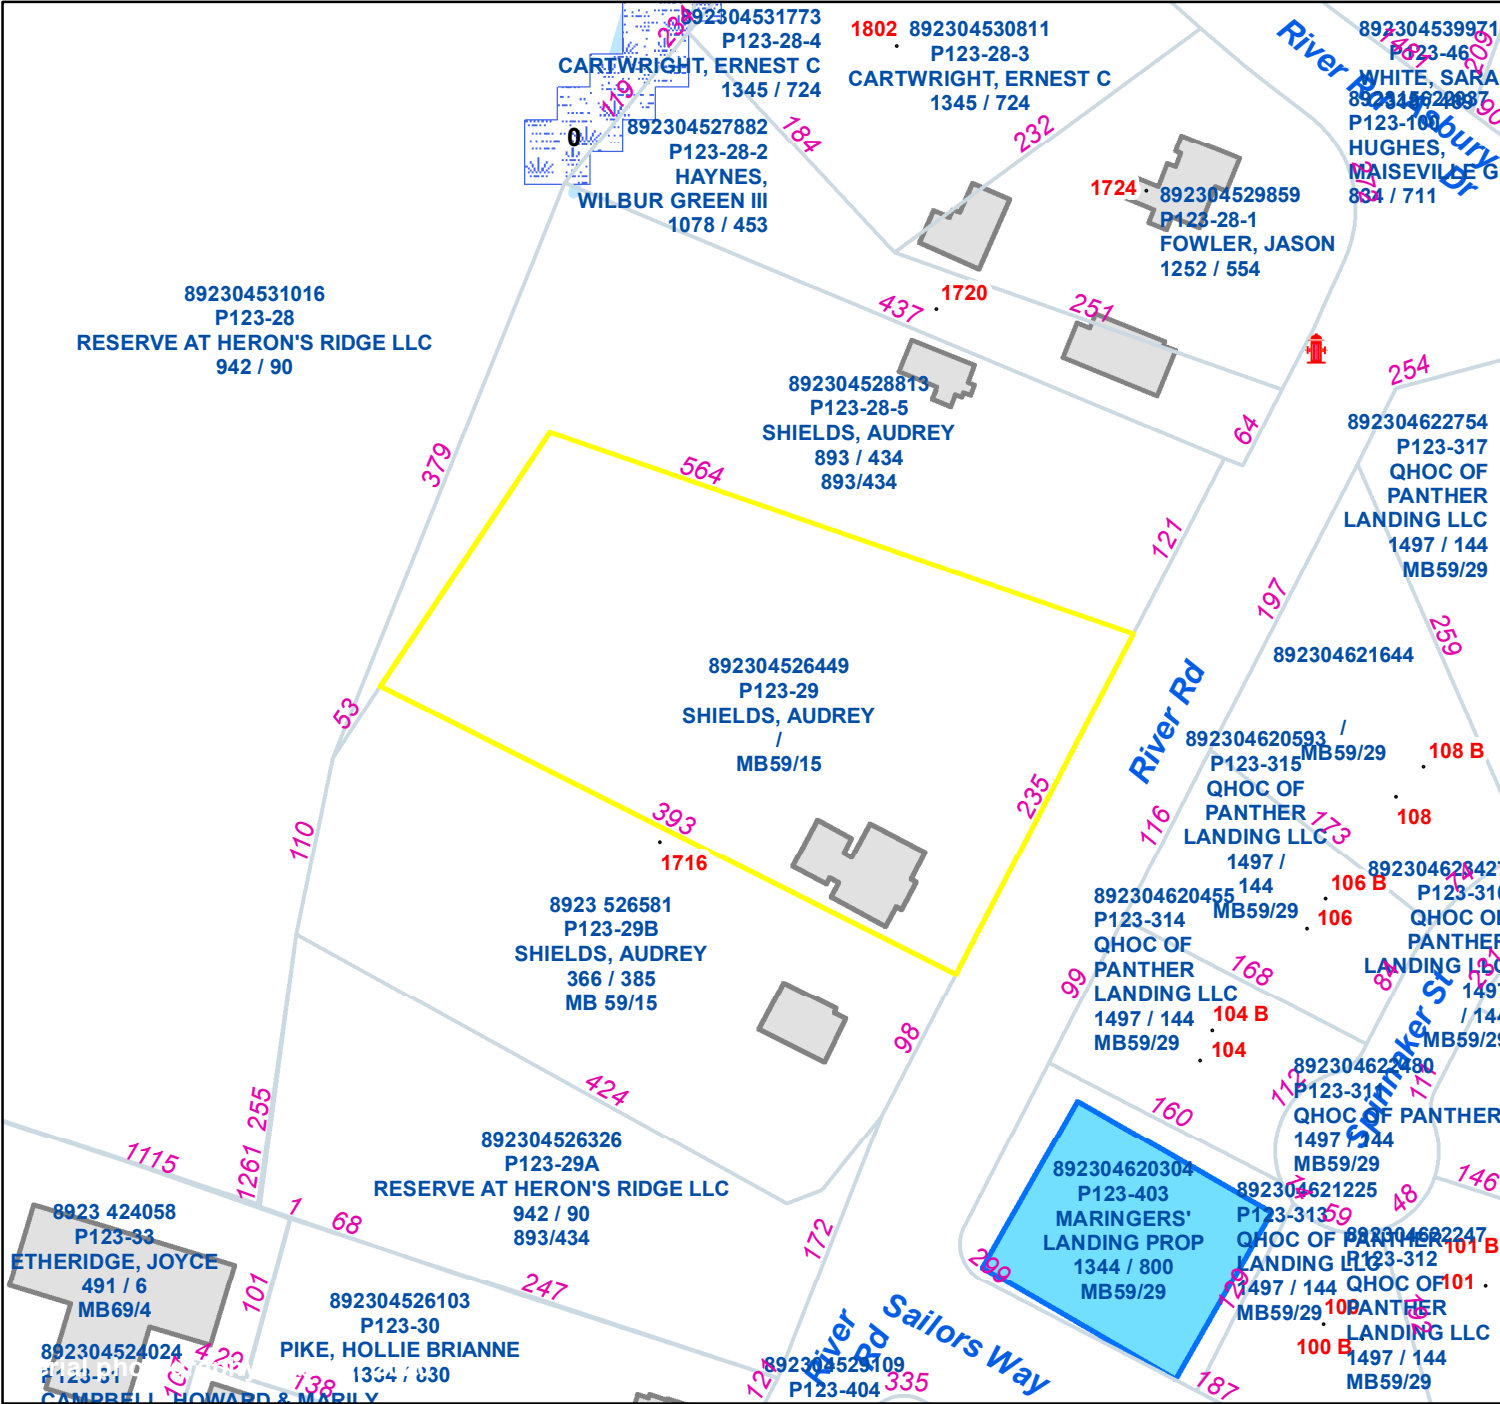

# Pasquotank County, NC

Parcel ID: 892304526449

Map: P123-29

LOT: 2

01718 RIVER RD  
SHIELDS, AUDREY

1716 RIVER RD  
ELIZABETH CITY NC 27909

Deed Book:  
Deed Page:  
Date: 0  
MB59/15

Land Value: 59900  
Ag Value: 0  
Bldg Value: 178500  
Total Value: 238400

Taxed Acres: 1.97

**NOT A SURVEY**

This map was created from historic maps, recorded deeds and surveys. It CAN NOT be used to convey land, settle land disputes or build fences.

Date: 3/15/2024

Property Ownership/  
Lines as of January 1, 2024

**PASQUOTANK COUNTY, NC**