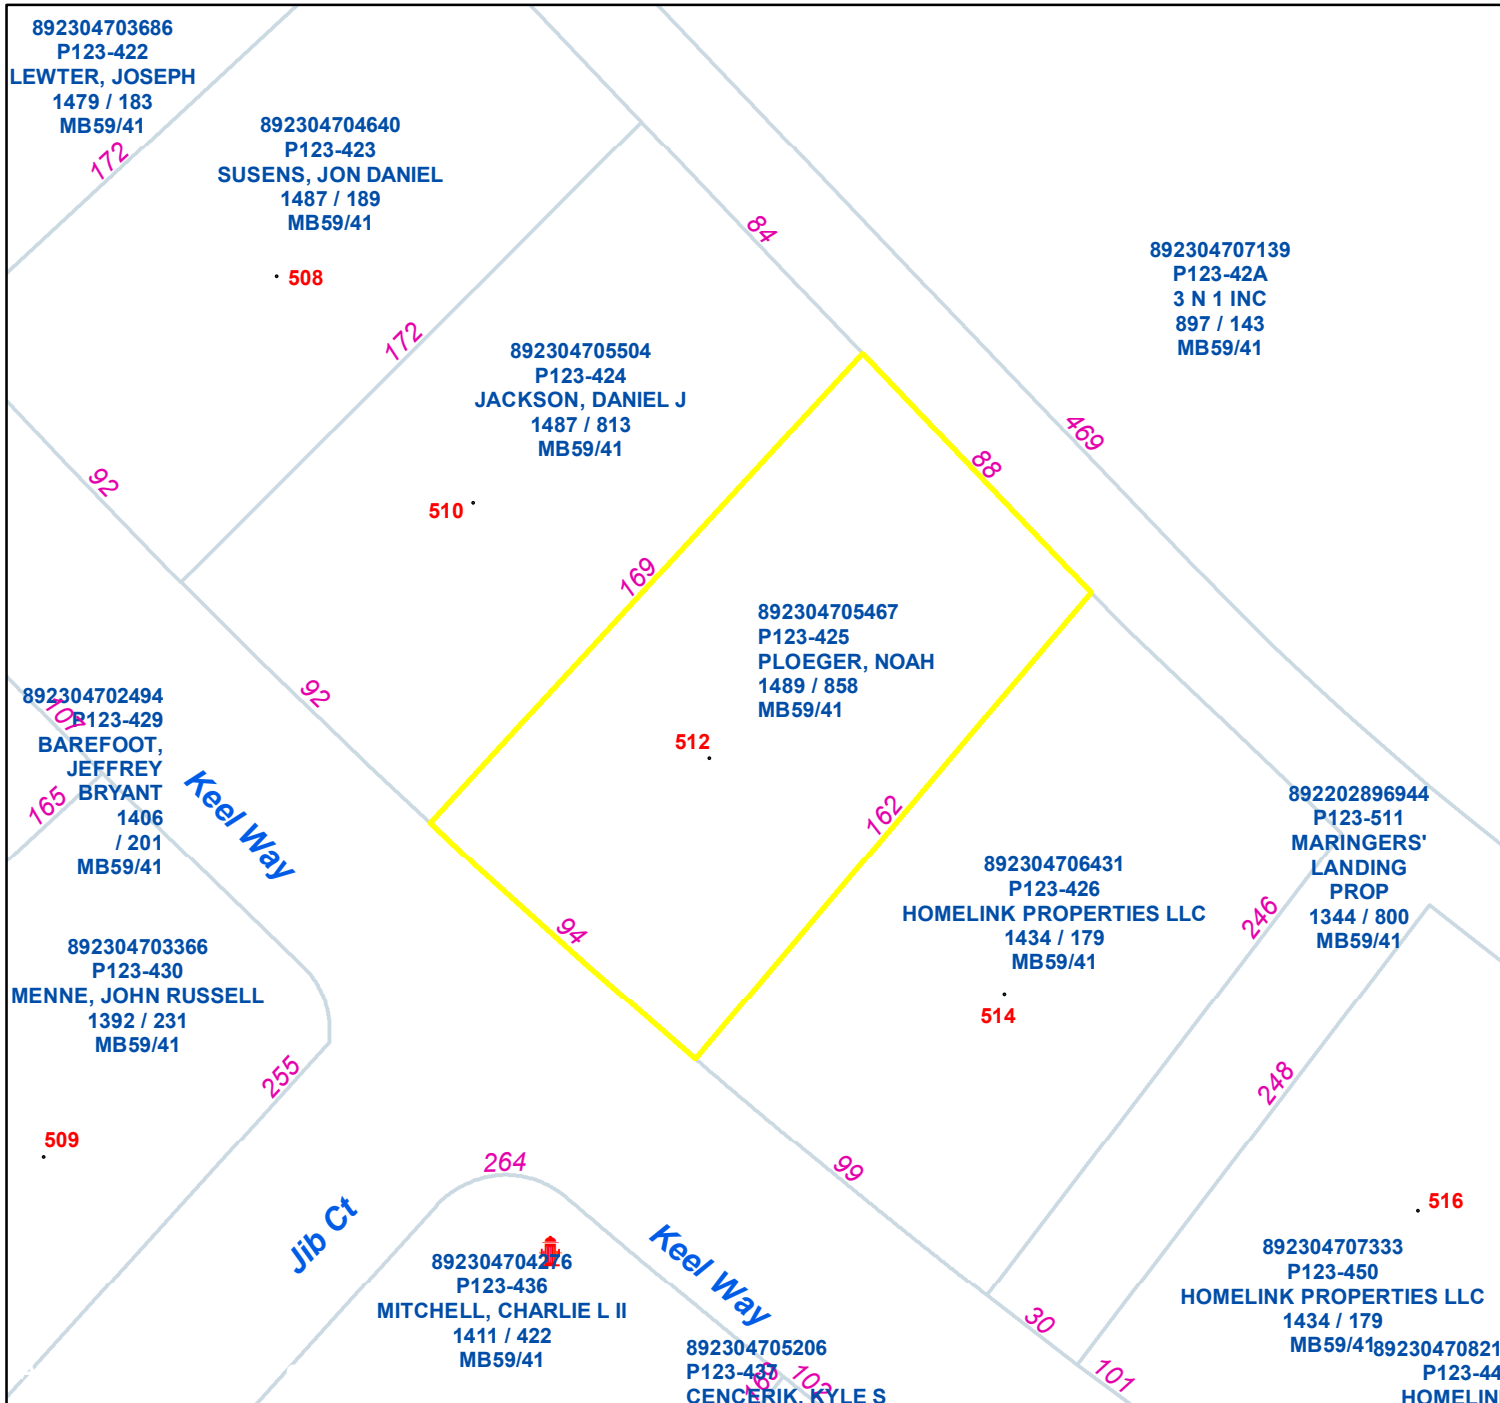

# Pasquotank County, NC

Parcel ID: 892304705467

Map: P123-425

LOT: 115

00512 KEEL WAY  
PLOEGER, NOAH  
GUILL, TAYLOR  
512 KEEL WAY  
ELIZABETH CITY NC 27909

Deed Book: 1489  
Deed Page: 858  
Date: 20230712  
MB59/41  
Land Value: 34300  
Ag Value: 0  
Bldg Value: 260500  
Total Value: 294800  
Taxed Acres: 0.345

**NOT A SURVEY**

This map was created from historic maps, recorded deeds and surveys.  
It CAN NOT be used to convey land, settle land disputes or build fences.

Date: 3/15/2024

Property Ownership/  
Lines as of January 1, 2024

**PASQUOTANK**  
COUNTY NC