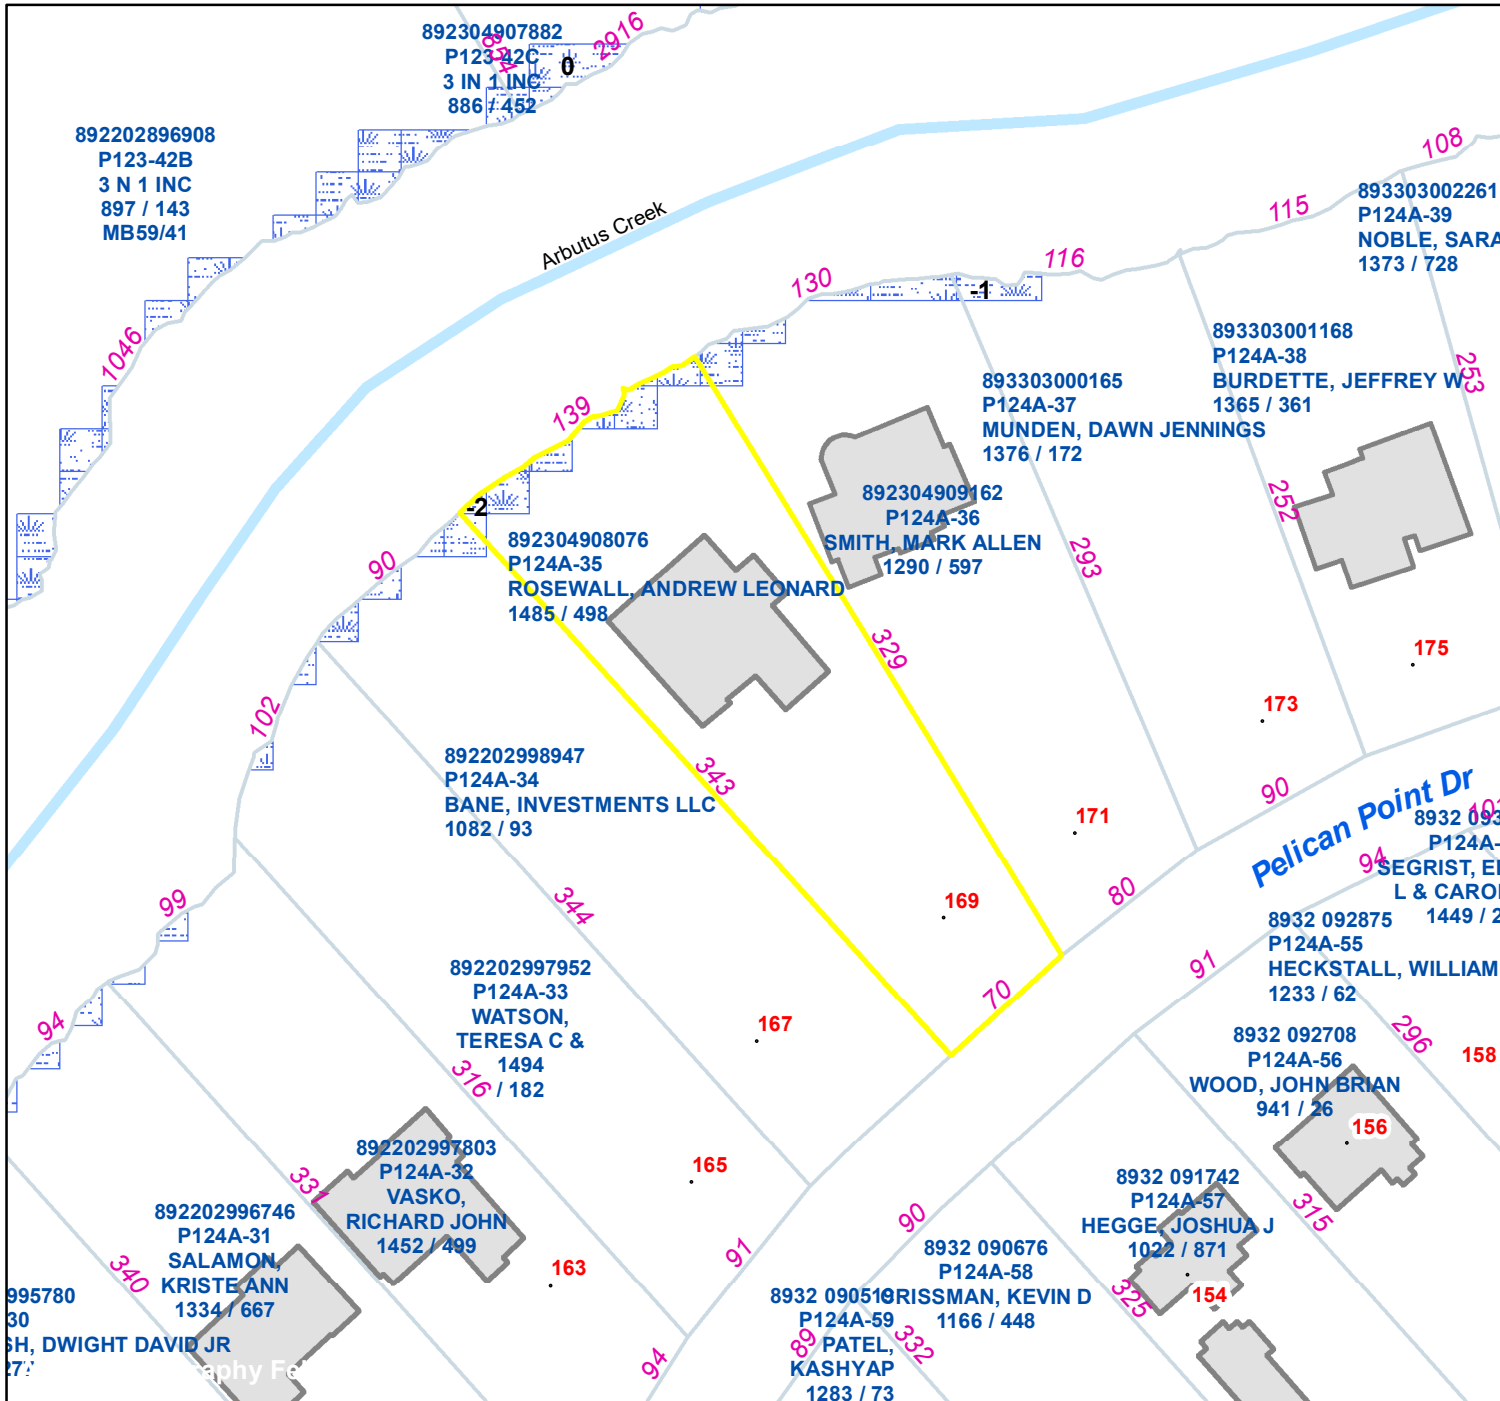

# Pasquotank County, NC

Parcel ID: 892304908076

Map: P124A-35

LOT: 35

00169 PELICAN POINTE DR  
ROSEWALL, ANDREW LEONARD  
ANDREA  
169 PELICAN POINTE DR  
ELIZABETH CITY NC 27909

Deed Book: 1485  
Deed Page: 498  
Date: 20230519

Land Value: 77300  
Ag Value: 0  
Bldg Value: 420100  
Total Value: 497400

Taxed Acres: 0.783

**PASQUOTANK**  
COUNTY NC

Date: 3/15/2024

Property Ownership/  
Lines as of January 1, 2024

**NOT A SURVEY**

This map was created from historic maps, recorded deeds and surveys.  
It CAN NOT be used to convey land, settle land disputes or build fences.