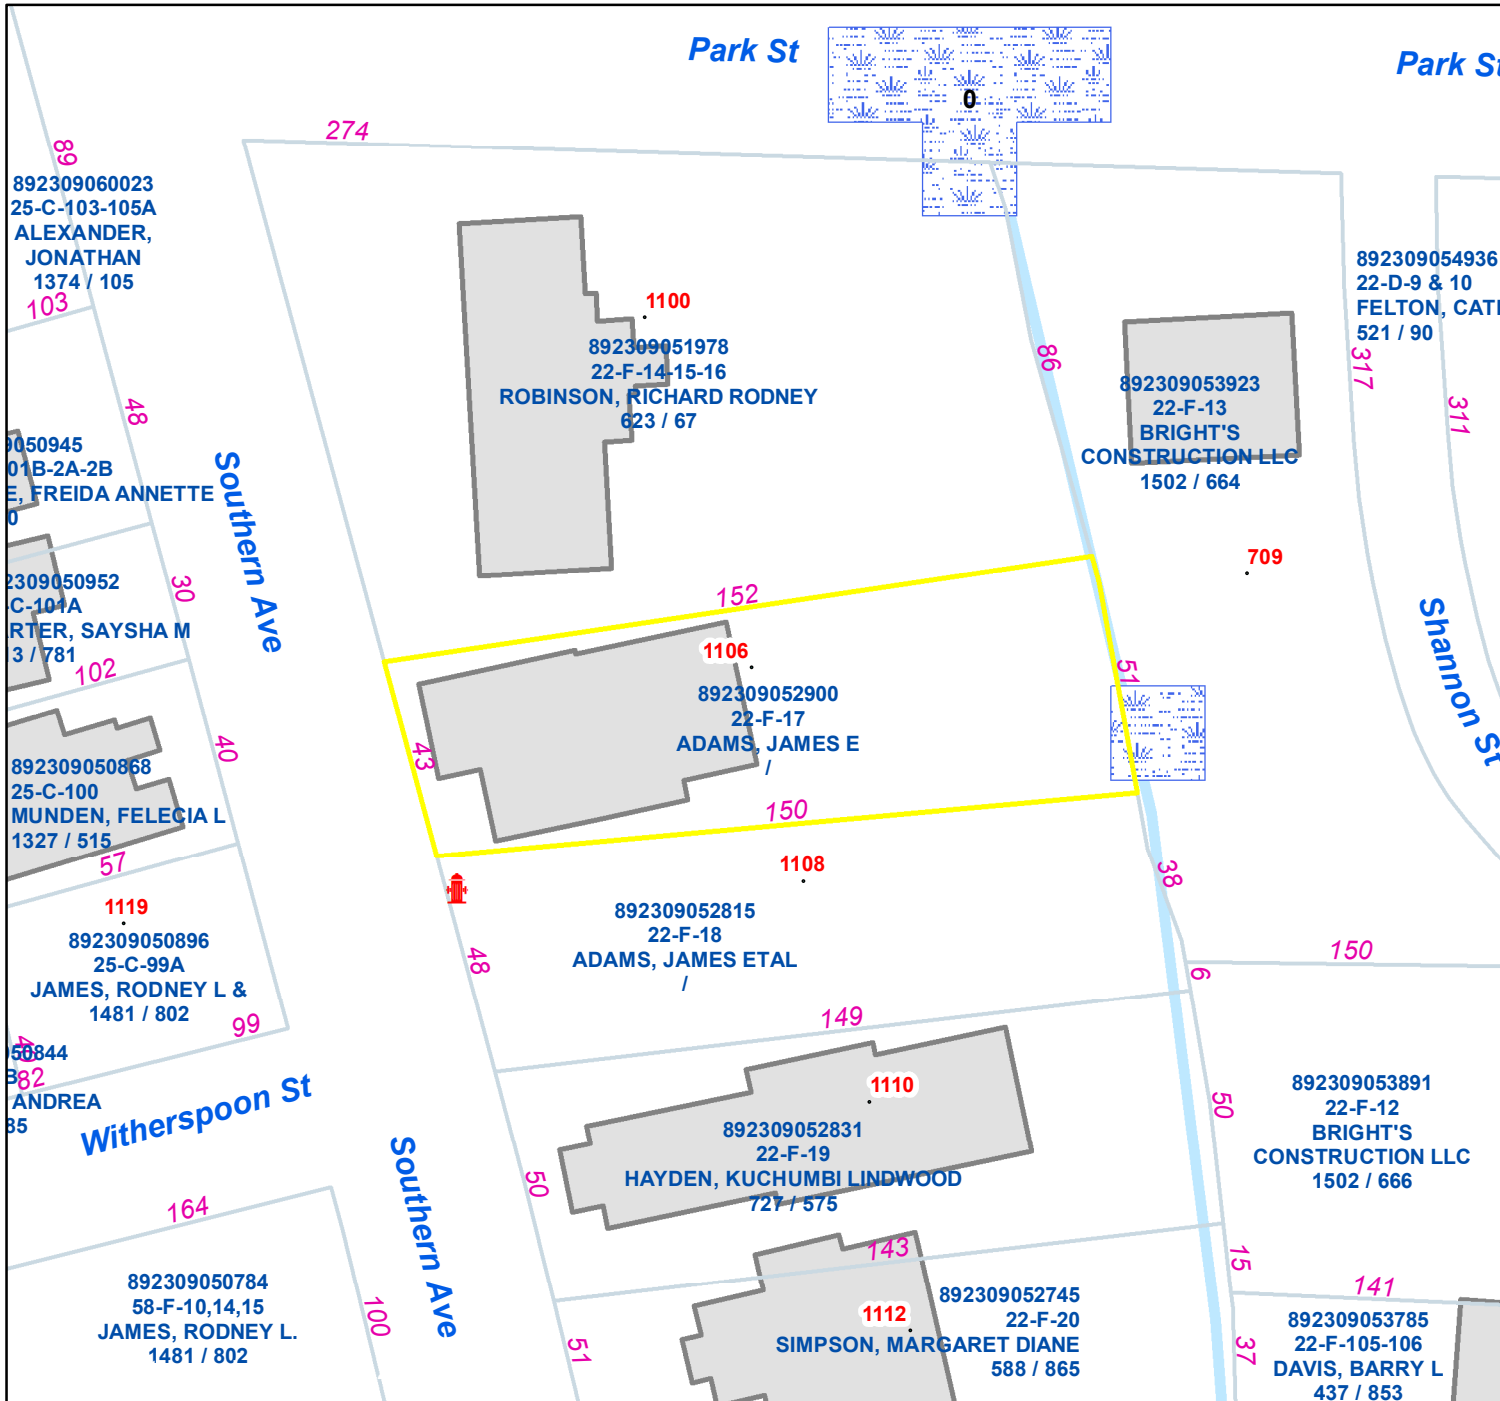

Pasquotank County, NC

Parcel ID: 892309052900

Map: 22-F-17

LOT: 0

01106 SOUTHERN AVE
ADAMS, JAMES E

1106 SOUTHERN AVE
ELIZABETH CITY NC 27909

Deed Book:
Deed Page:
Date: 0

Land Value: 12300
Ag Value: 0
Bldg Value: 71600
Total Value: 83900

Taxed Acres: 0.158

PASQUOTANK
COUNTY · NC

Date: 3/15/2024

Property Ownership/
Lines as of January 1, 2024

NOT A SURVEY

This map was created from historic maps, recorded deeds and surveys.
It CAN NOT be used to convey land, settle land disputes or build fences.