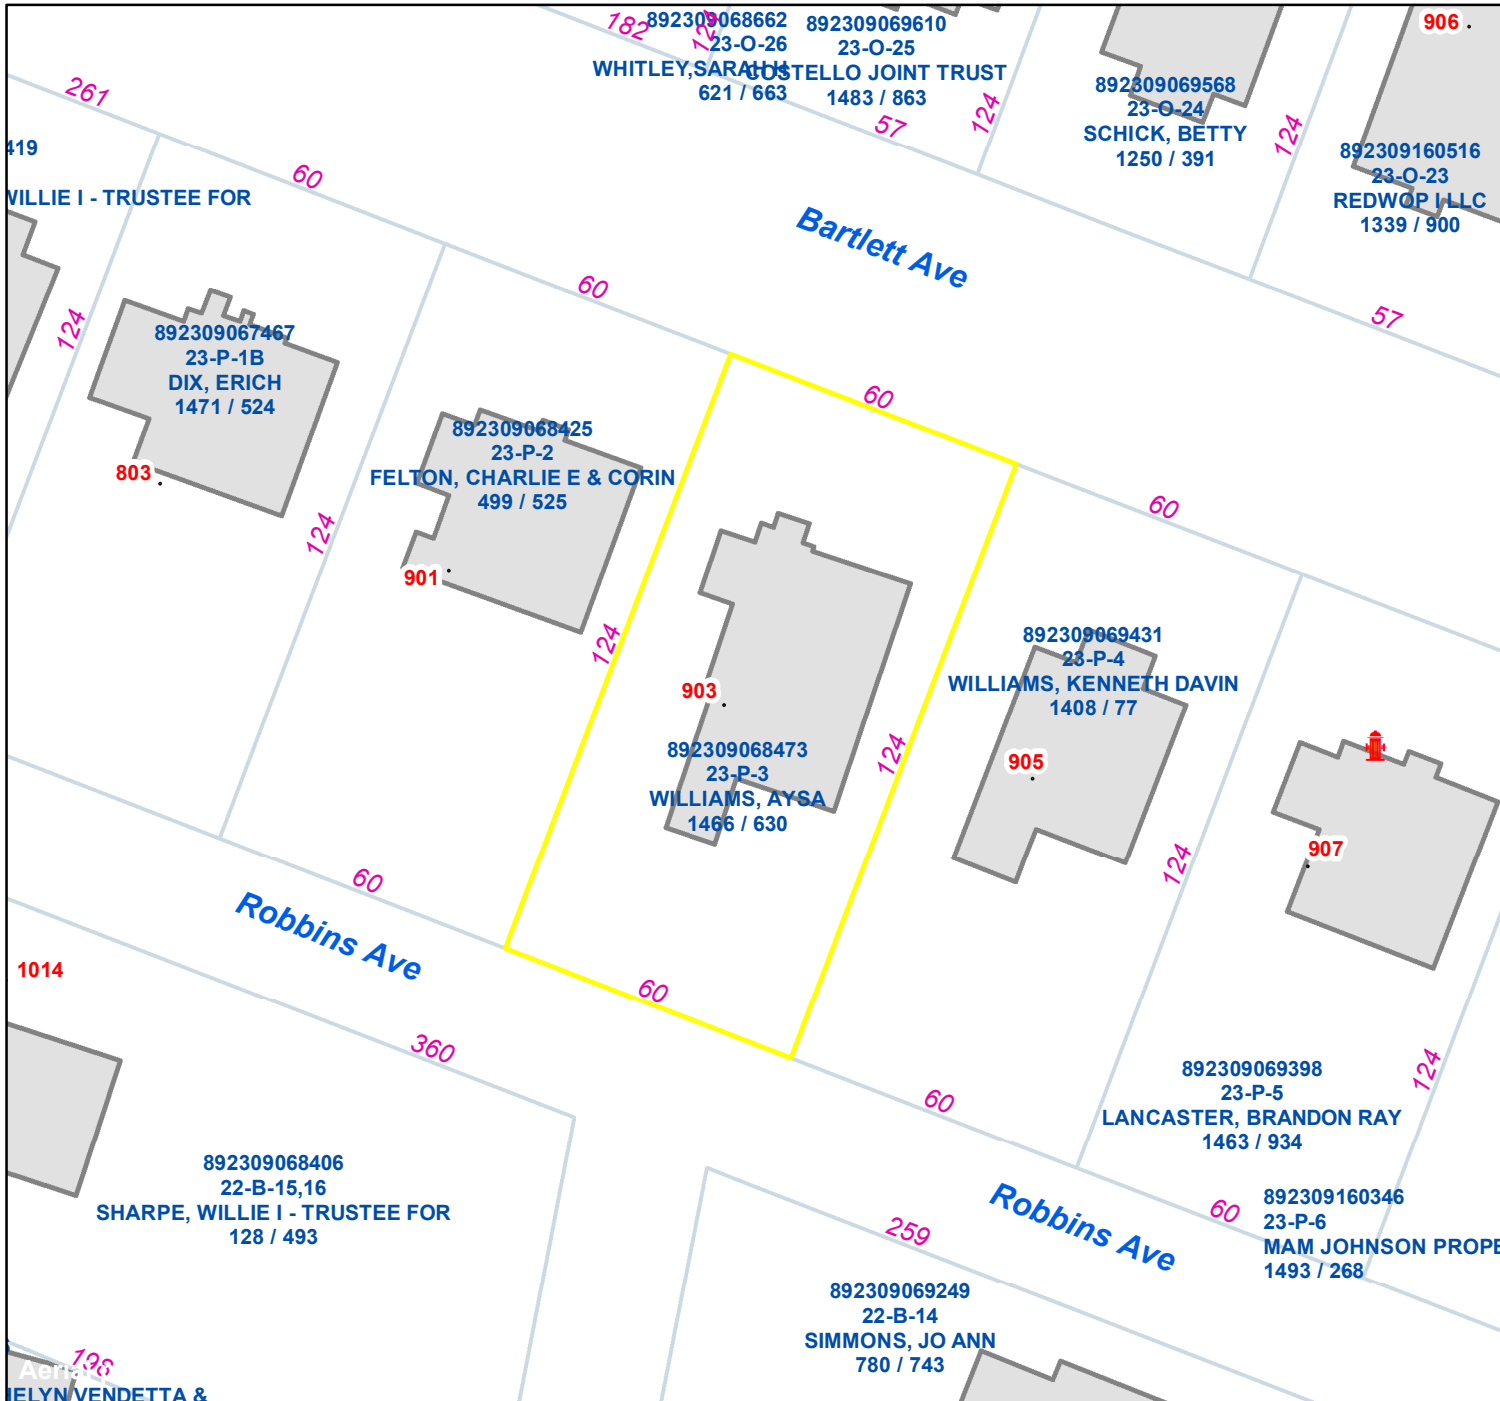

Pasquotank County, NC

Parcel ID: 892309068473

Map: 23-P-3

LOT: 0

00903 BARTLETT AVE
WILLIAMS, AYSA
ANFERNEE
903 BARTLETT AVE
ELIZABETH CITY NC 27909

Deed Book: 1466
Deed Page: 630
Date: 20220927

Land Value: 22000
Ag Value: 0
Bldg Value: 49300
Total Value: 71300

Taxed Acres: 0.169

NOT A SURVEY

This map was created from historic maps, recorded deeds and surveys. It CAN NOT be used to convey land, settle land disputes or build fences.

Date: 3/15/2024

Property Ownership/
Lines as of January 1, 2024