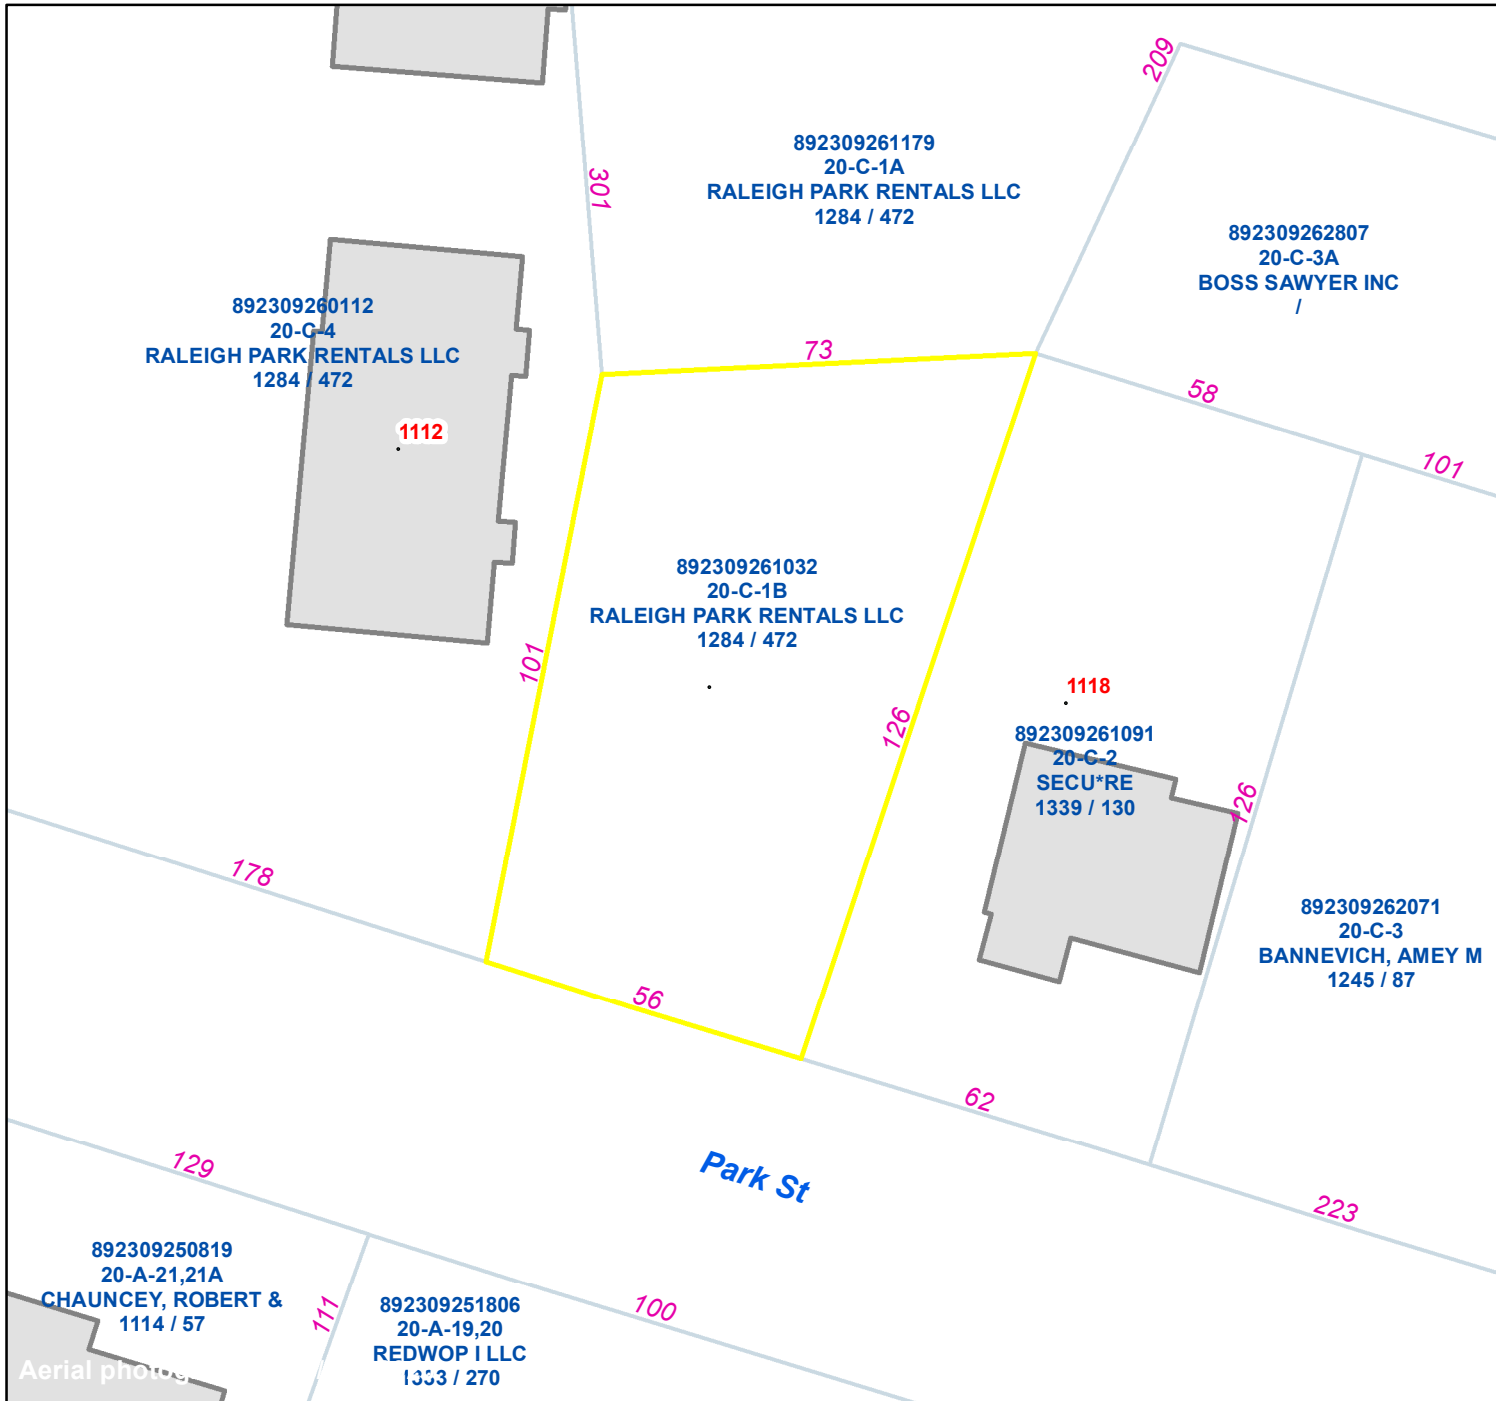

Deed Book: 1284

Deed Page: 472

Date: 20170613

Land Value: 5300

Ag Value: 0

Bldg Value: 0

Total Value: 5300

Taxed Acres: 0.15

NOT A SURVEY

This map was created from historic maps, recorded deeds and surveys. It CAN NOT be used to convey land, settle land disputes or build fences.

Date: 3/15/2024

Property Ownership/
Lines as of January 1, 2024