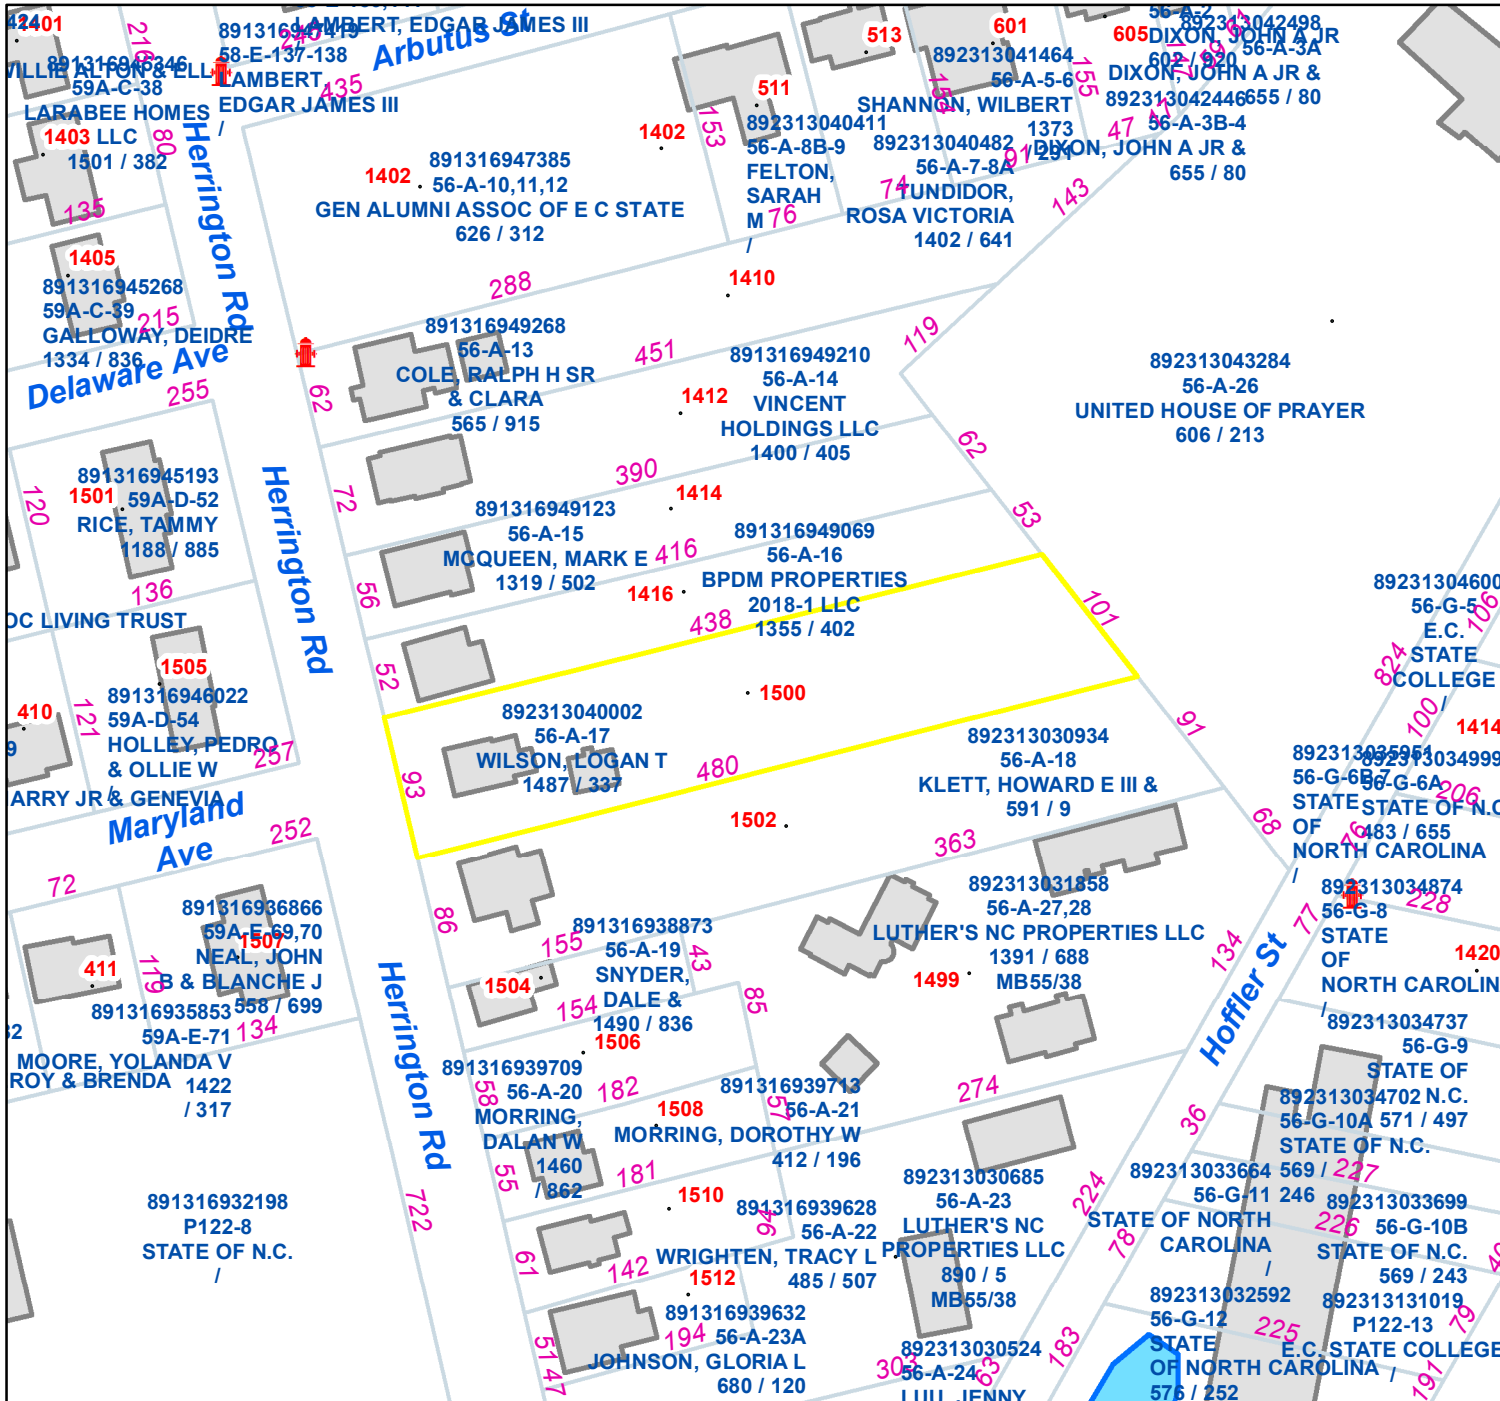

# Pasquotank County, NC

Parcel ID: 892313040002

Map: 56-A-17

LOT: 13

01500 HERRINGTON RD  
 WILSON, LOGAN T  
 ASHLEY R  
 1500 HERRINGTON RD  
 ELIZABETH CITY NC 27909

Deed Book: 1487  
 Deed Page: 337  
 Date: 20230612

Land Value: 36800  
 Ag Value: 0  
 Bldg Value: 34900  
 Total Value: 71700

Taxed Acres: 0.978

**NOT A SURVEY**

This map was created from historic maps, recorded deeds and surveys.  
 It CAN NOT be used to convey land, settle land disputes or build fences.

Date: 3/16/2024

Property Ownership/  
 Lines as of January 1, 2024

**PASQUOTANK**  
 COUNTY, NC