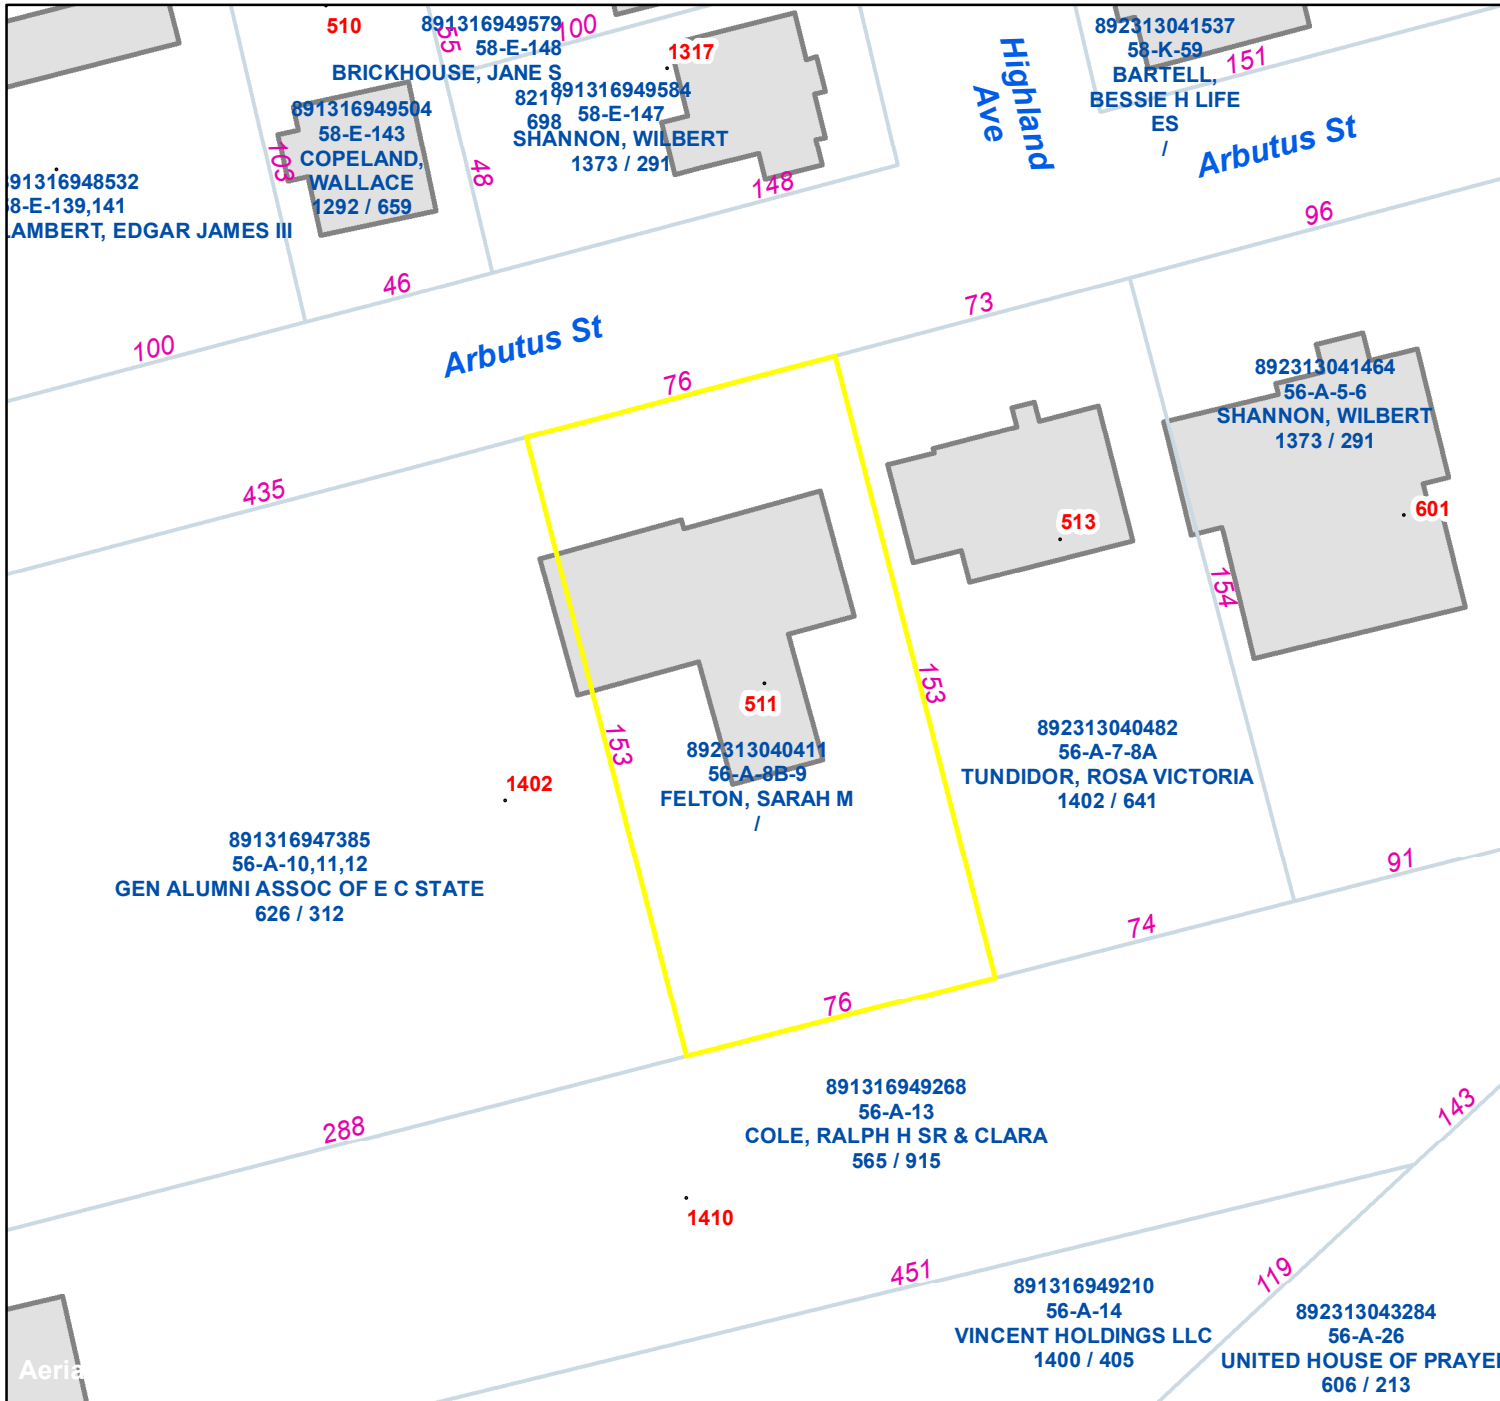

Pasquotank County, NC

Parcel ID: 892313040411

Map: 56-A-8B-9

LOT: 0

00511 ARBUTUS ST
FELTON, SARAH M

PO BOX 1796
ELIZABETH CITY NC 27906

Deed Book:
Deed Page:
Date: 0

Land Value: 18000
Ag Value: 0
Bldg Value: 92000
Total Value: 110000

Taxed Acres: 0.253

NOT A SURVEY

This map was created from historic maps, recorded deeds and surveys.
It CAN NOT be used to convey land, settle land disputes or build fences.

Date: 3/16/2024

Property Ownership/
Lines as of January 1, 2024