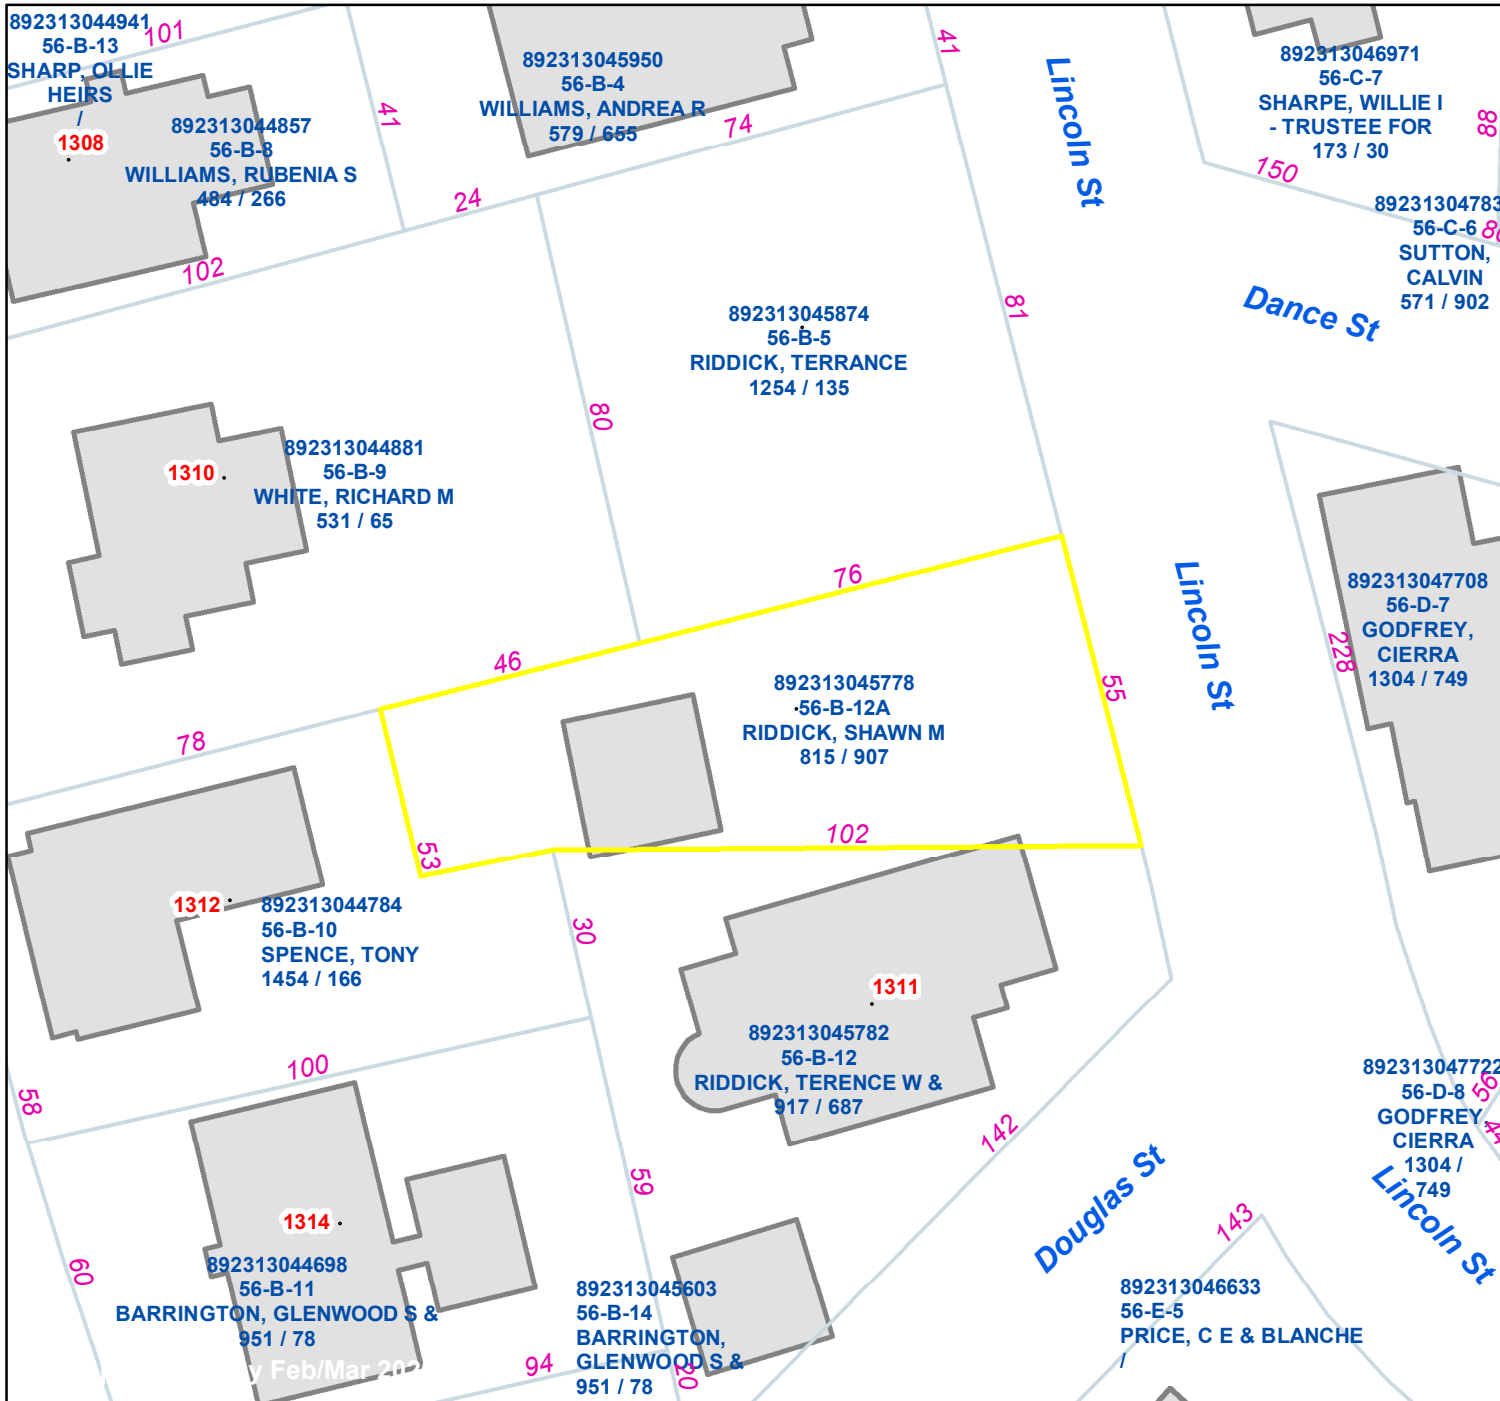

Pasquotank County, NC

Parcel ID: 892313045778

Map: 56-B-12A

LOT: 47

0000 LINCOLN ST
RIDDICK, SHAWN M

1311-A LINCOLN ST
ELIZABETH CITY NC 27909

Deed Book: 815
Deed Page: 907
Date: 0

Land Value: 6400
Ag Value: 0
Bldg Value: 5400
Total Value: 11800

Taxed Acres: 0.1

PASQUOTANK
COUNTY NC

Date: 3/16/2024

Property Ownership/
Lines as of January 1, 2024

NOT A SURVEY

This map was created from historic maps, recorded deeds and surveys.
It CAN NOT be used to convey land, settle land disputes or build fences.