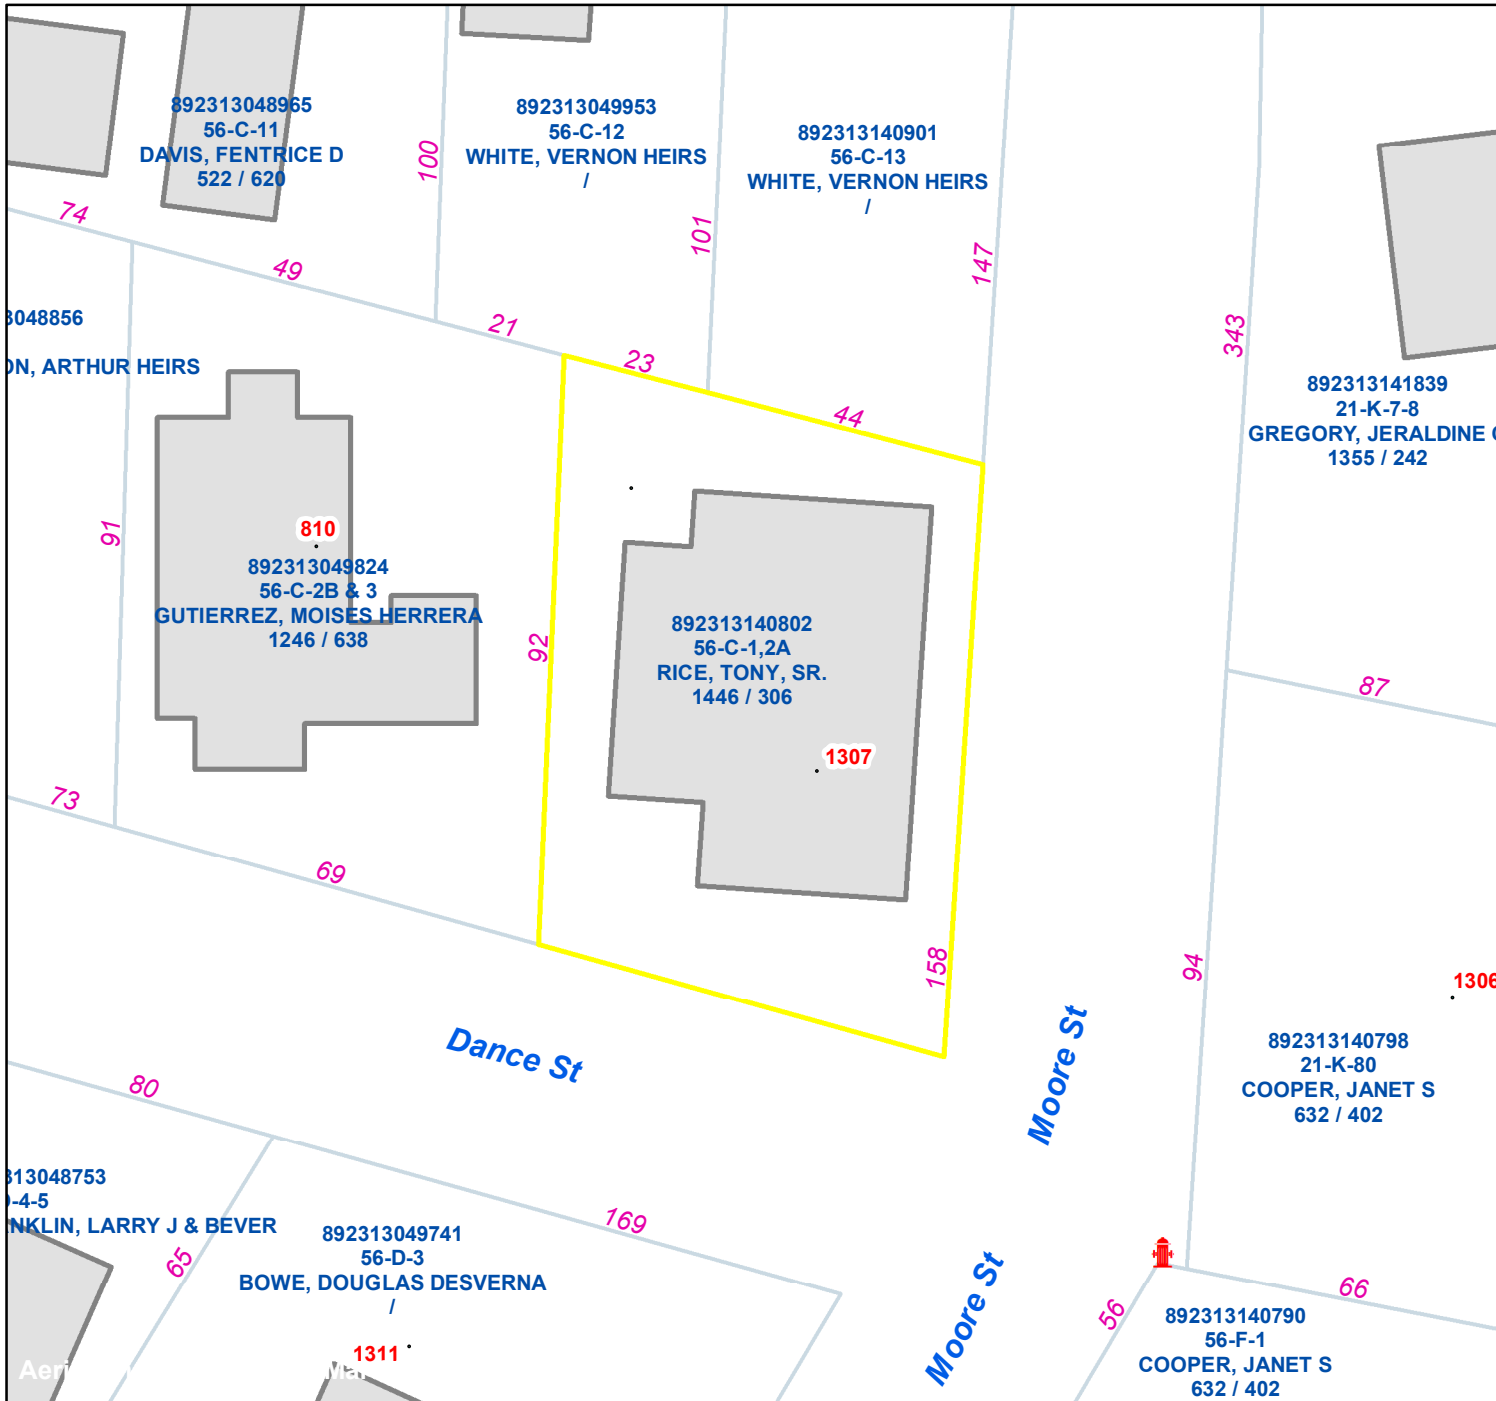

Pasquotank County, NC

Parcel ID: 892313140802

Map: 56-C-1,2A

LOT: 39

01307 MOORE ST

RICE, TONY, SR.

& TAMMY

1704 PINE ST

ELIZABETH CITY NC 27909

Deed Book: 1446

Deed Page: 306

Date: 20220323

Land Value: 13100

Ag Value: 0

Bldg Value: 172300

Total Value: 185400

Taxed Acres: 0.17

PASQUOTANK
COUNTY · NC

Date: 3/16/2024

Property Ownership/
Lines as of January 1, 2024

NOT A SURVEY

This map was created from historic maps, recorded deeds and surveys.
It CAN NOT be used to convey land, settle land disputes or build fences.