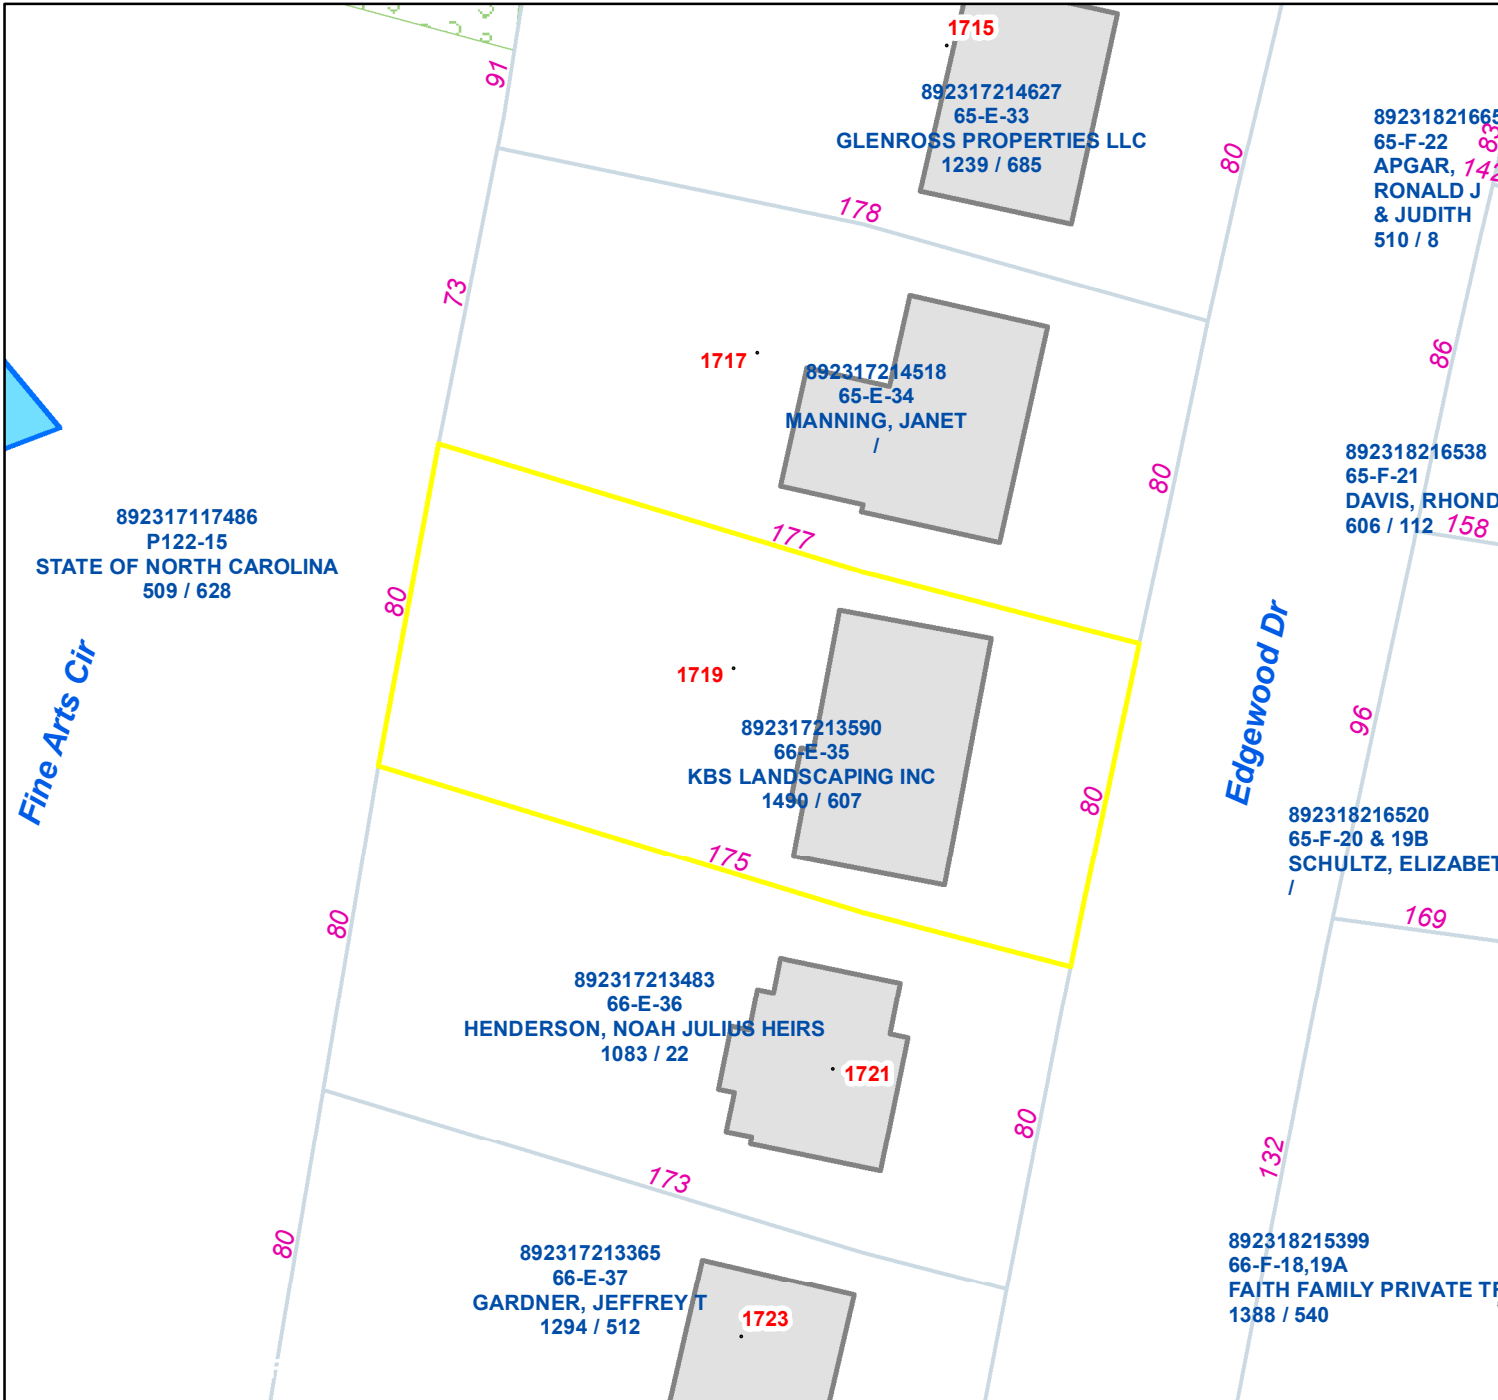

# Pasquotank County, NC

Parcel ID: 892317213590  
Map: 66-E-35 LOT: 0

01719 EDGEWOOD DR  
KBS LANDSCAPING INC

1114 RIVERSIDE AVE  
ELIZABETH CITY NC 27909

Deed Book: 1490  
Deed Page: 607  
Date: 20230720

Land Value: 27300  
Ag Value: 0  
Bldg Value: 109300  
Total Value: 136600

Taxed Acres: 0.323

**NOT A SURVEY**

This map was created from historic maps, recorded deeds and surveys.  
It CAN NOT be used to convey land, settle land disputes or build fences.