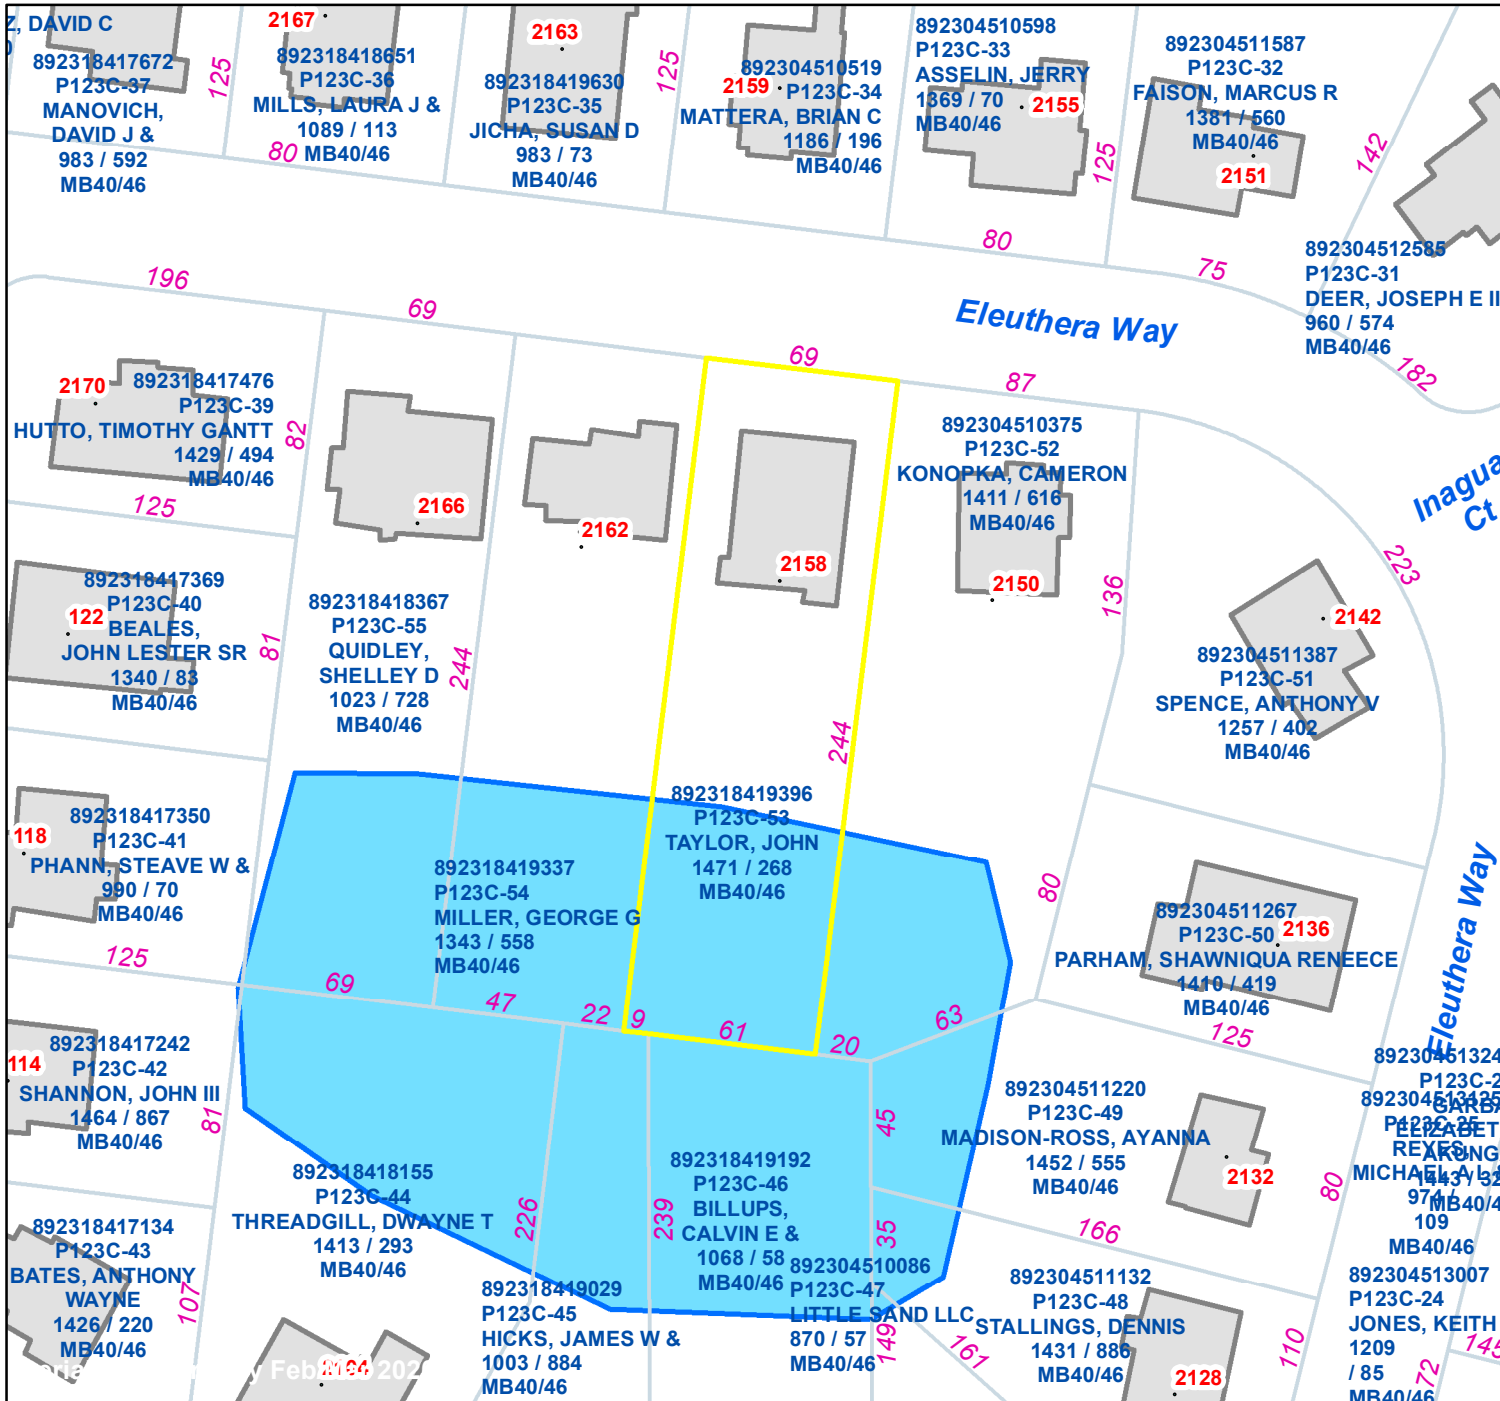

# Pasquotank County, NC

Parcel ID: 892318419396

Map: P123C-53

LOT: 53

02158 ELEUTHERA WAY  
 TAYLOR, JOHN  
 OGUNDARE, AMY  
 2158 ELEUTHERA WAY  
 ELIZABETH CITY NC 27909

Deed Book: 1471  
 Deed Page: 268  
 Date: 20221115  
 MB40/46  
 Land Value: 33100  
 Ag Value: 0  
 Bldg Value: 188500  
 Total Value: 221600  
 Taxed Acres: 0.389

**NOT A SURVEY**

This map was created from historic maps, recorded deeds and surveys.  
 It CAN NOT be used to convey land, settle land disputes or build fences.

Date: 3/16/2024

Property Ownership/  
 Lines as of January 1, 2024

**PASQUOTANK**  
 COUNTY, NC