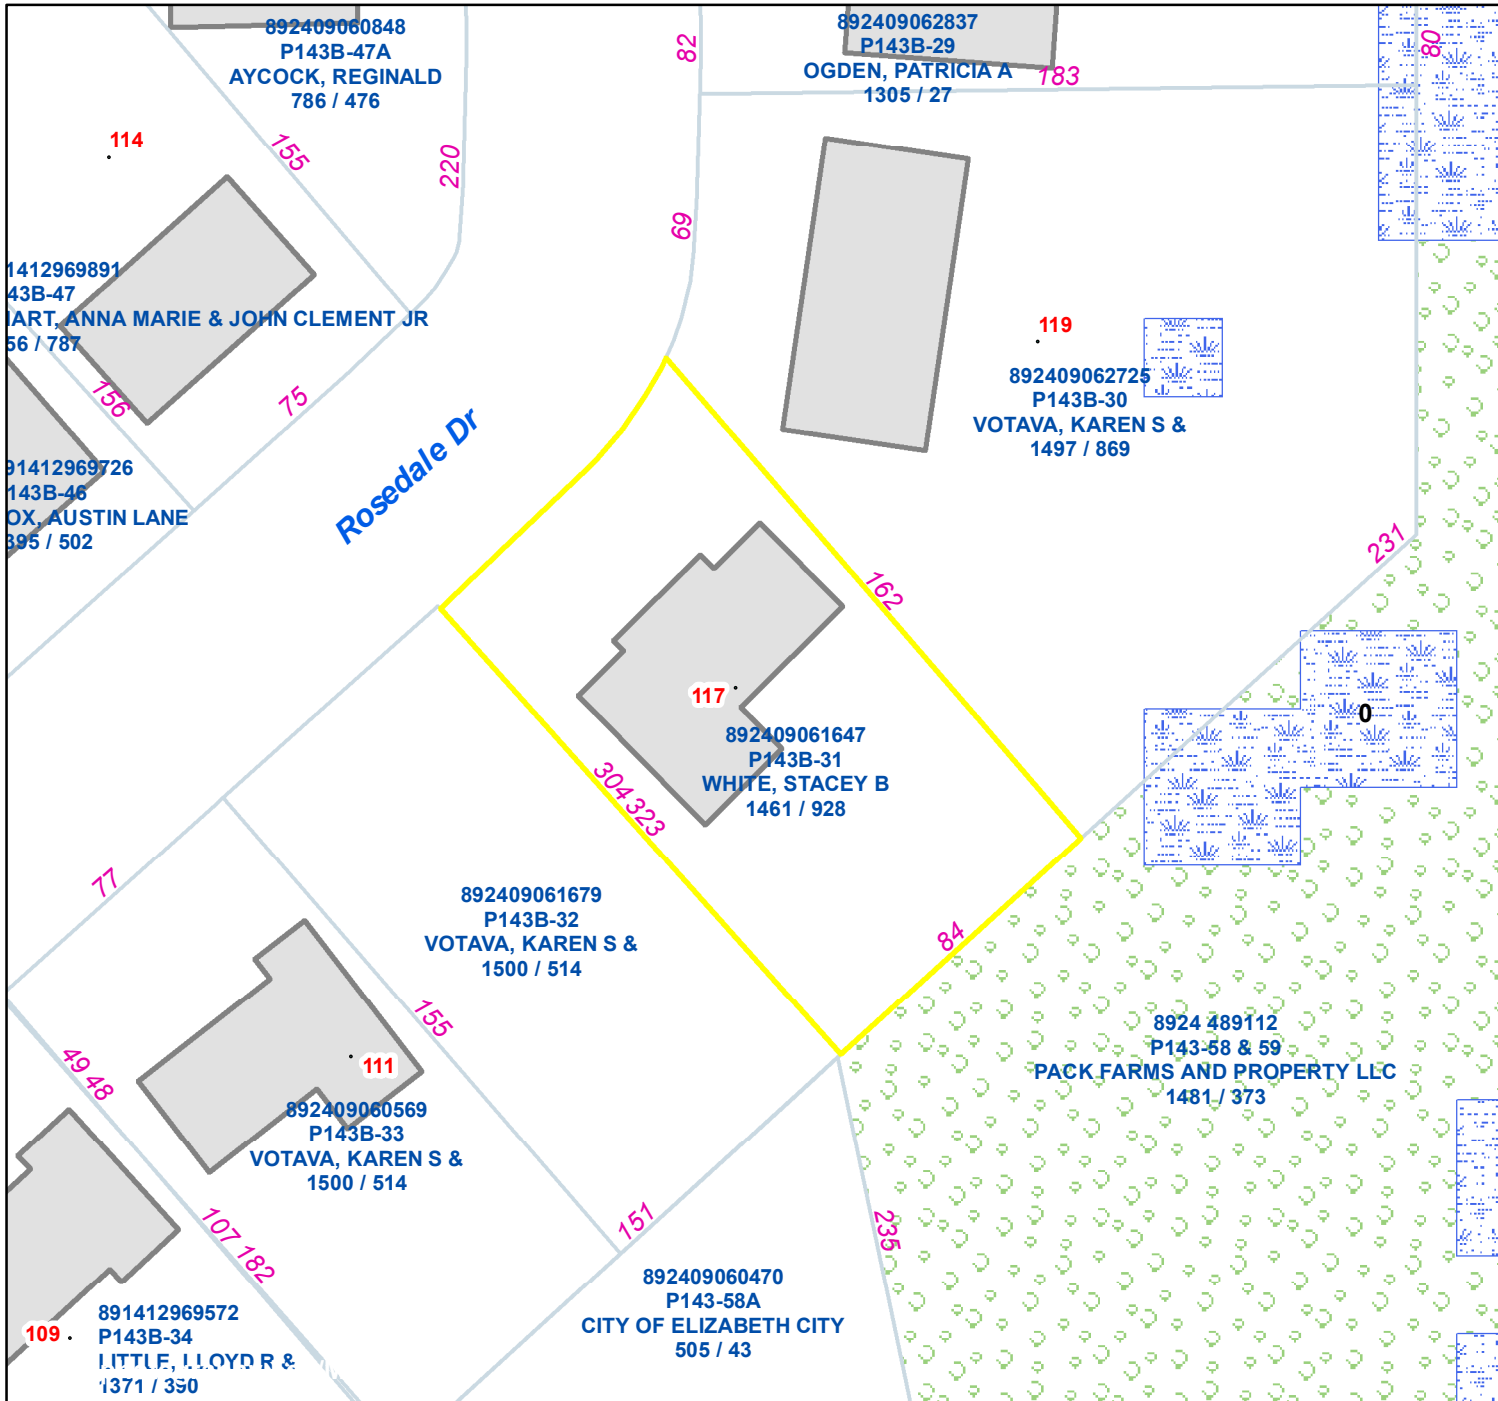

Pasquotank County, NC

Parcel ID: 892409061647

Map: P143B-31

LOT: 66

00117 ROSEDALE DR
WHITE, STACEY B
BATEMAN, MATTHEW
529 S HUGHES BLVD
ELIZABETH CITY NC 27909

Deed Book: 1461
Deed Page: 928
Date: 20220805

Land Value: 37100
Ag Value: 0
Bldg Value: 119900
Total Value: 157000

Taxed Acres: 0.279

NOT A SURVEY

This map was created from historic maps, recorded deeds and surveys.
It CAN NOT be used to convey land, settle land disputes or build fences.

Date: 3/16/2024

Property Ownership/
Lines as of January 1, 2024

PASQUOTANK
COUNTY NC