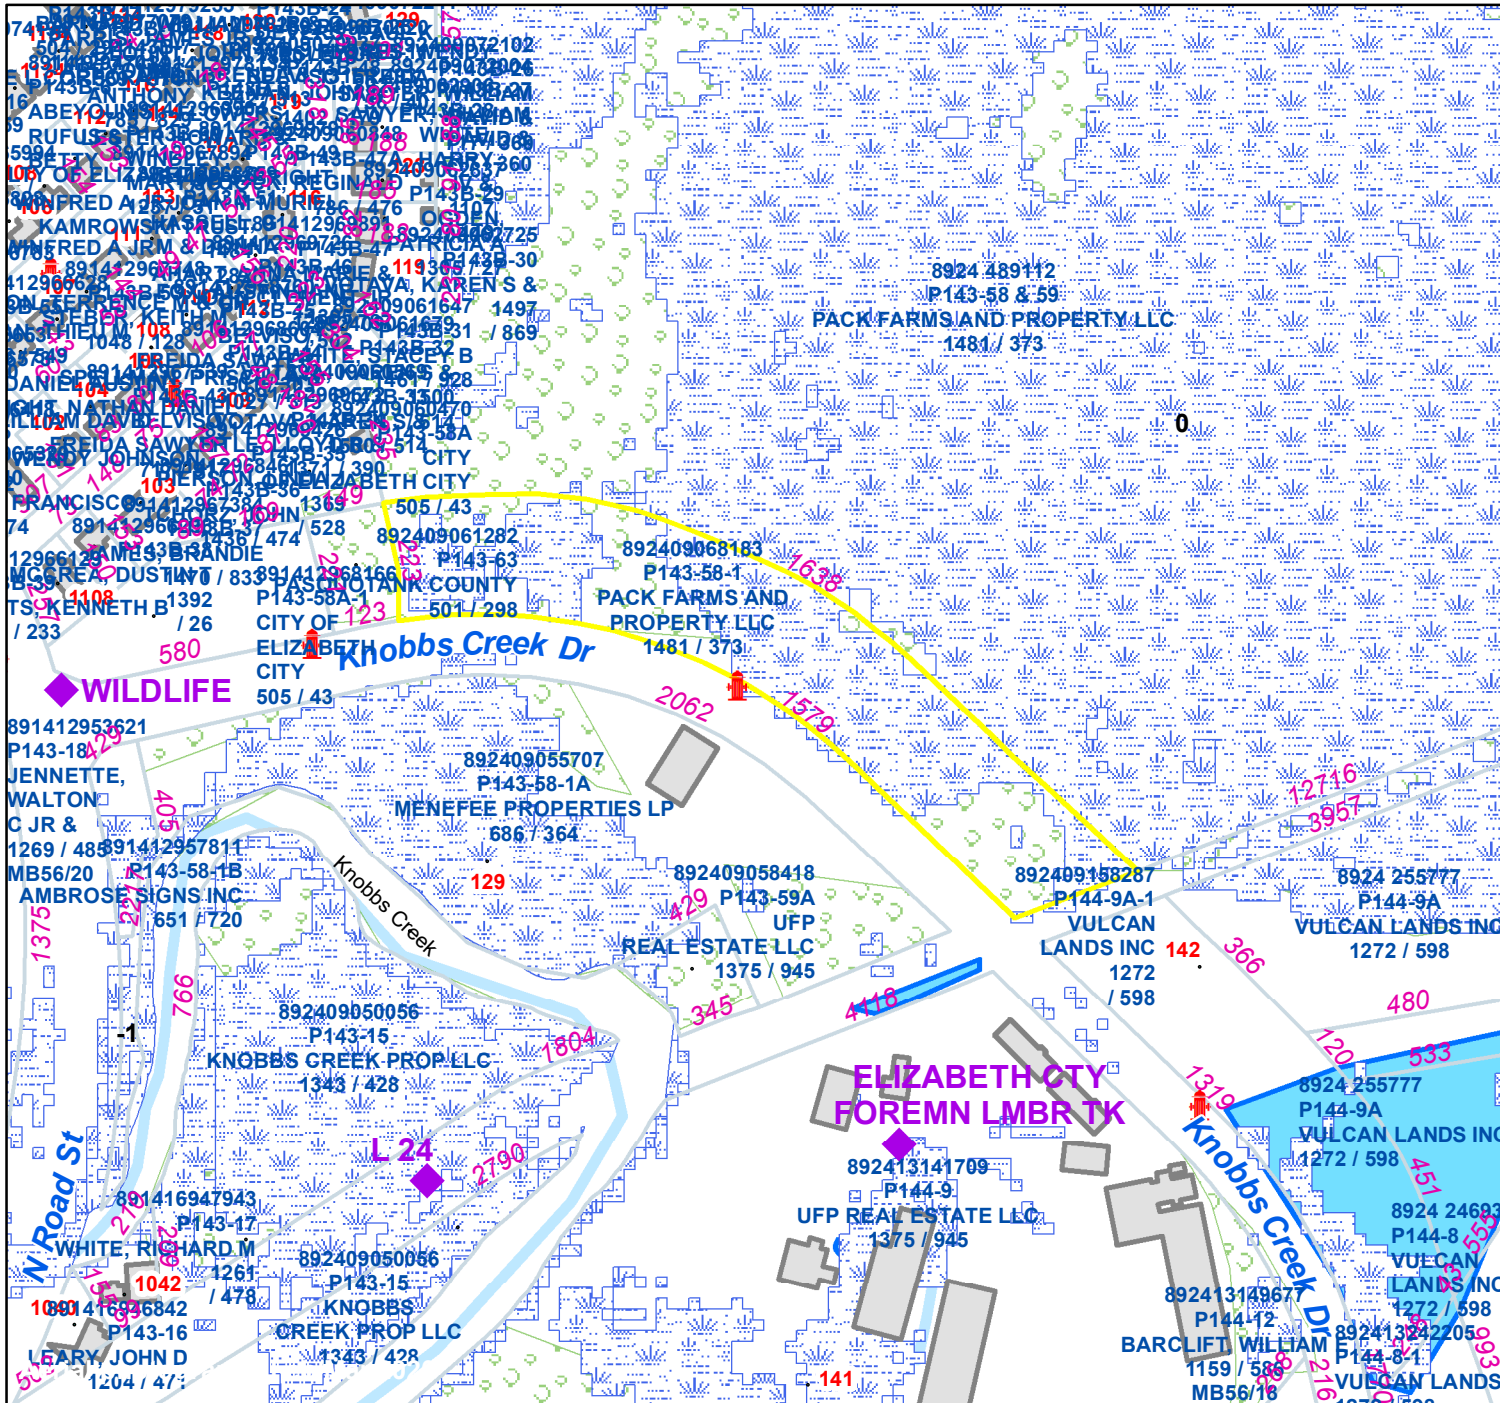

Pasquotank County, NC

Parcel ID: 892409068183

Map: P143-58-1

LOT: 0

0000 KNOBBS CREEK DR
PACK FARMS AND PROPERTY LLC

108 JOSHUA RD
SMITHFIELD VA 23430

Deed Book: 1481
Deed Page: 373
Date: 20230331

Land Value: 2000
Ag Value: 0
Bldg Value: 0
Total Value: 2000

Taxed Acres: 6.4

NOT A SURVEY

This map was created from historic maps, recorded deeds and surveys.
It CAN NOT be used to convey land, settle land disputes or build fences.

Date: 3/16/2024

Property Ownership/
Lines as of January 1, 2024

PASQUOTANK
COUNTY NC