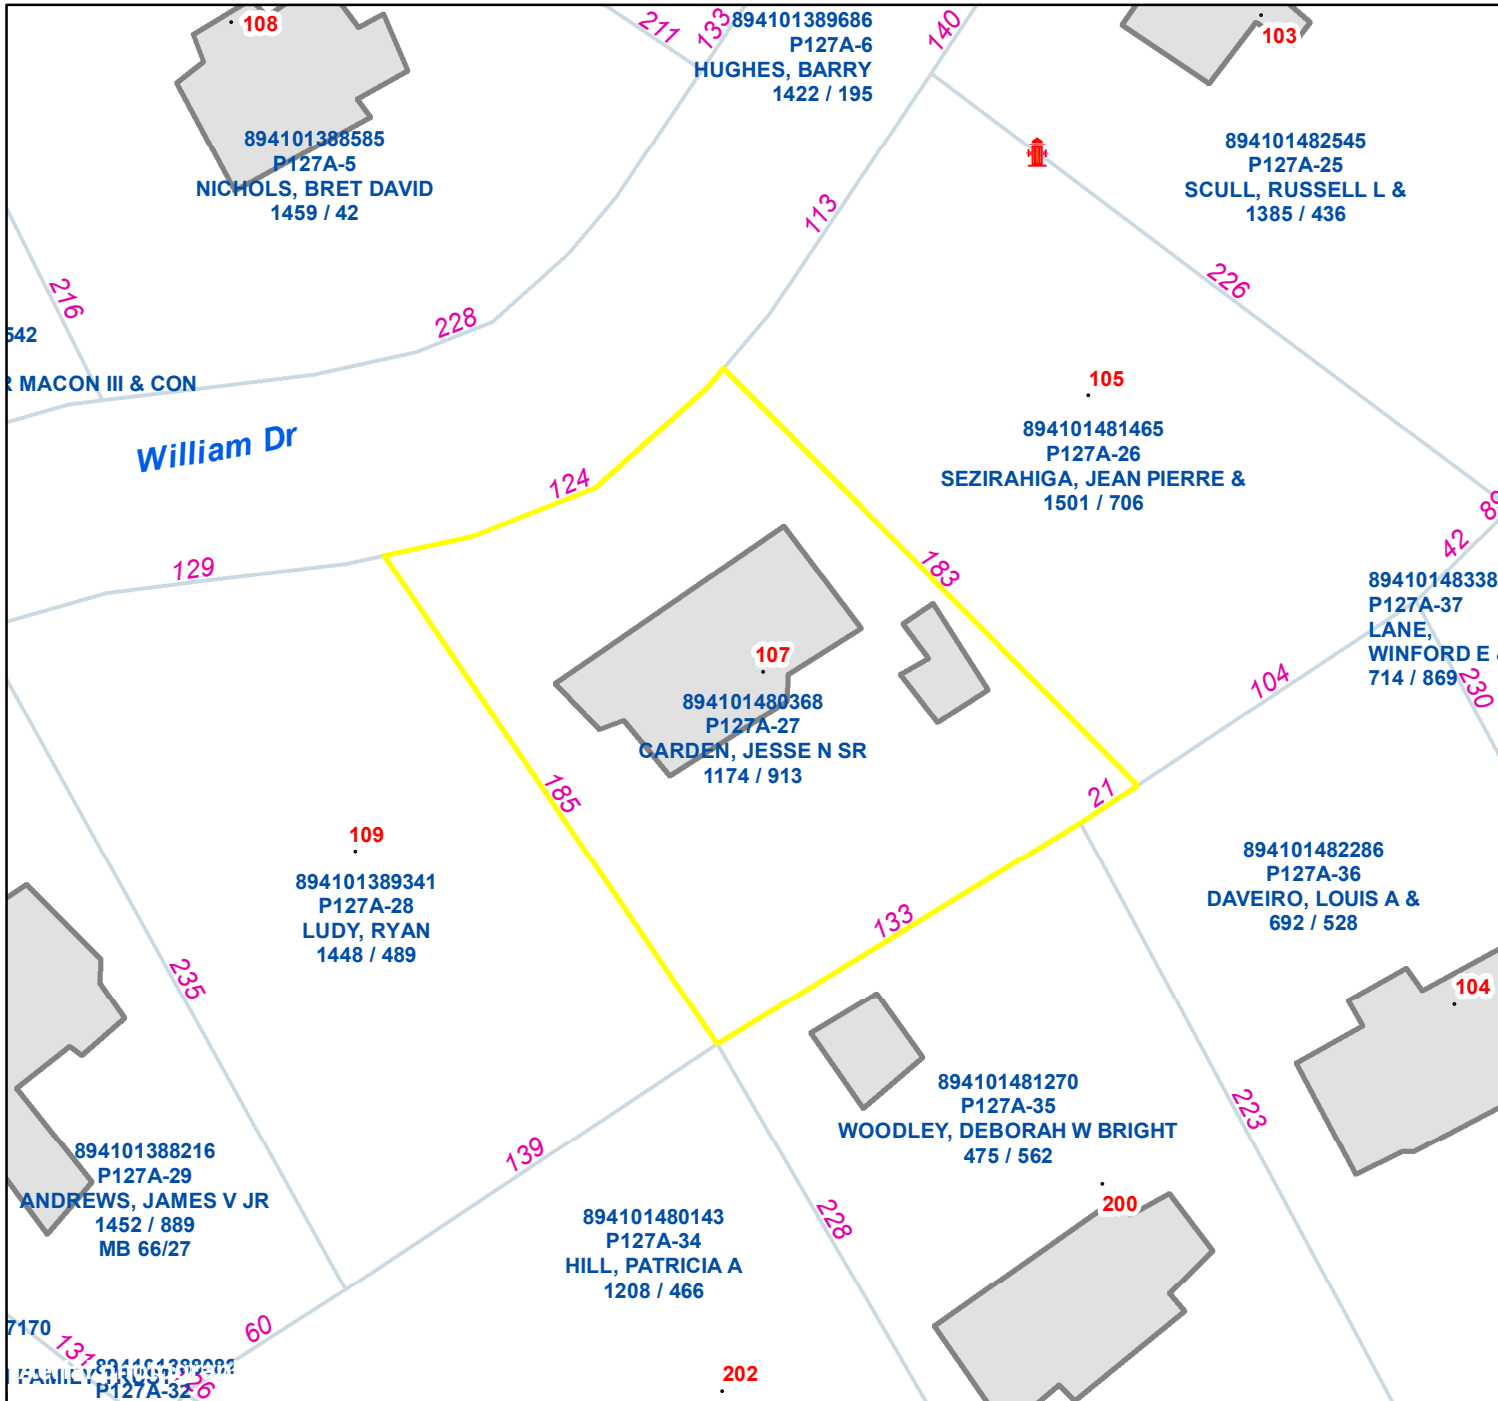

Pasquotank County, NC

Parcel ID: 894101480368

Map: P127A-27

LOT: 27

00107 WILLIAM DRIVE
CARDEN, JESSE N SR

107 WILLIAM DR
ELIZABETH CITY NC 27909

Deed Book: 1174
Deed Page: 913
Date: 20130529

Land Value: 33300
Ag Value: 0
Bldg Value: 254000
Total Value: 287300

Taxed Acres: 0.607

PASQUOTANK
COUNTY NC

Date: 3/16/2024

Property Ownership/
Lines as of January 1, 2024

NOT A SURVEY

This map was created from historic maps, recorded deeds and surveys.
It CAN NOT be used to convey land, settle land disputes or build fences.