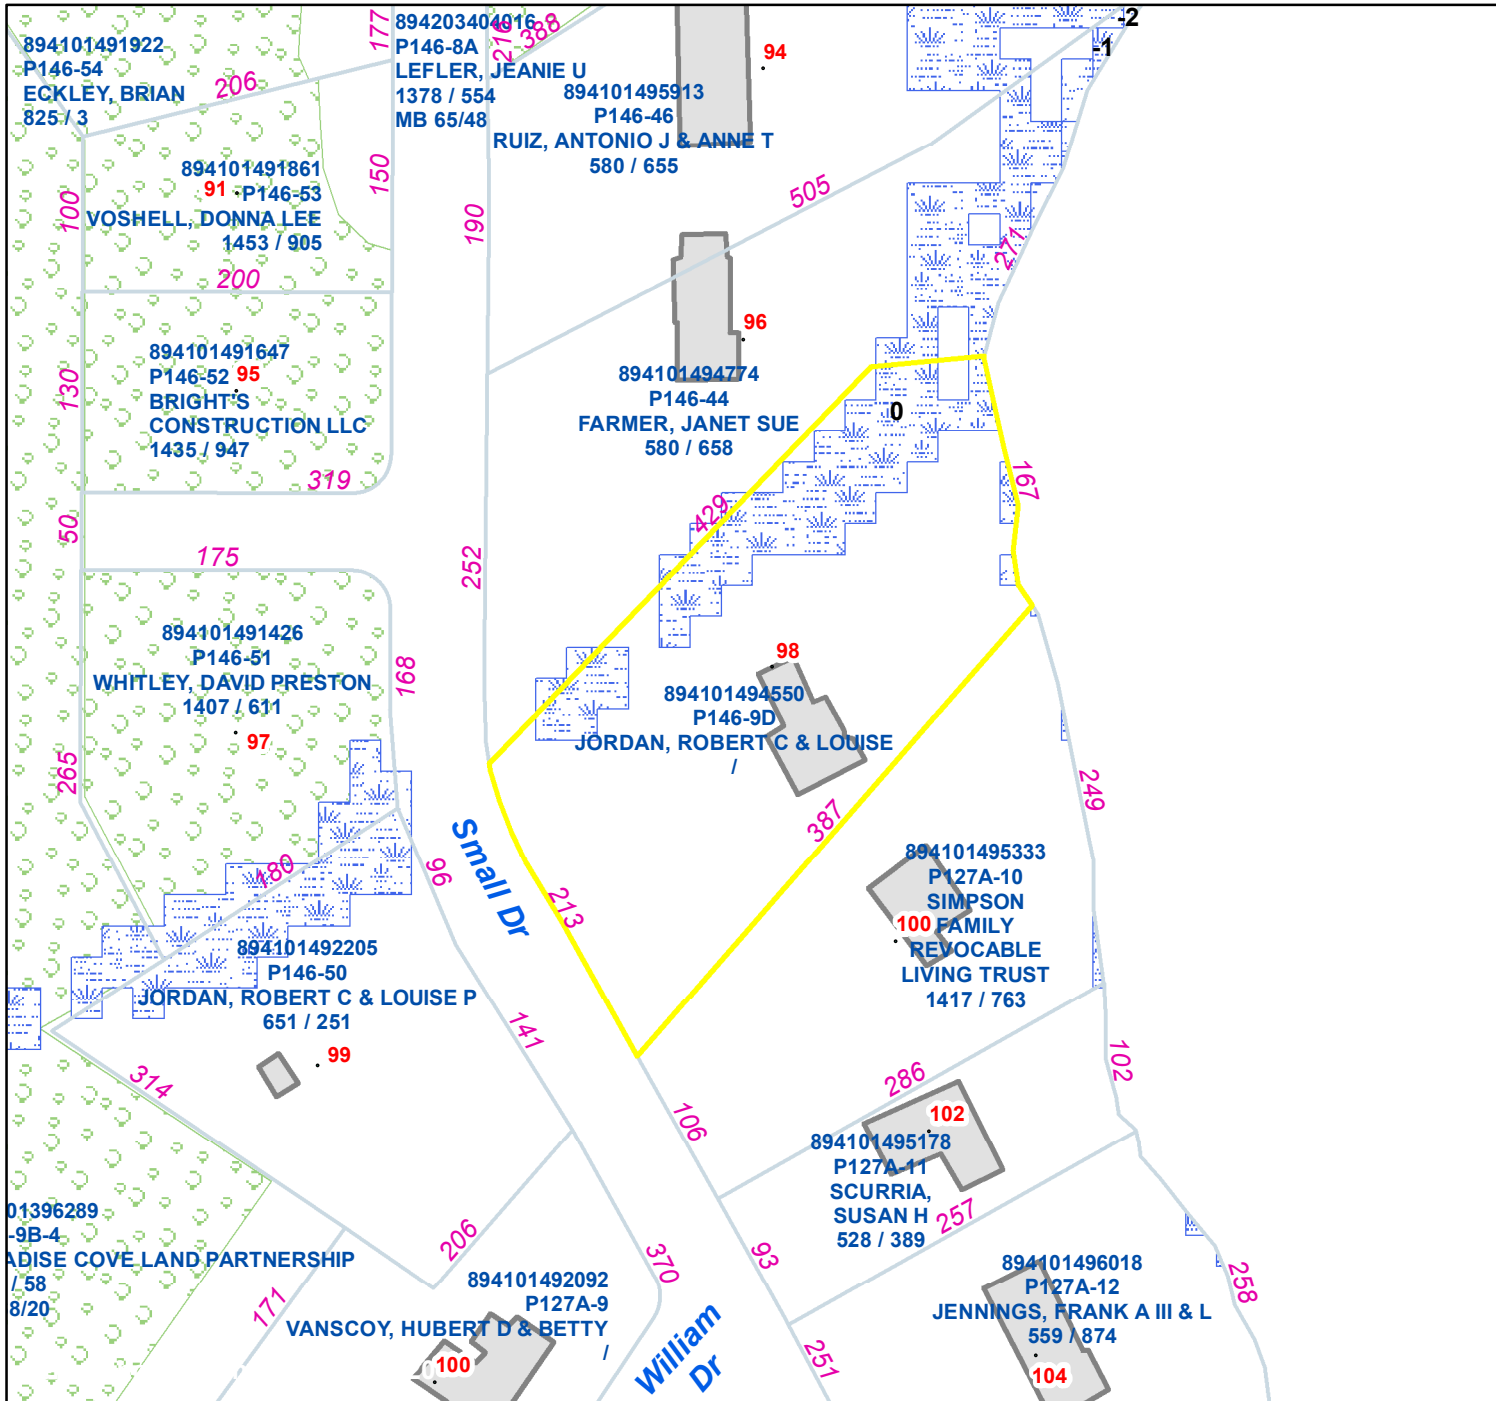

Pasquotank County, NC

Parcel ID: 894101494550

Map: P146-9D

LOT: 0

00098 SMALL DRIVE
JORDAN, ROBERT C & LOUISE

98 SMALL DR
ELIZABETH CITY NC 27909

Deed Book:
Deed Page:
Date: 0

Land Value: 196200
Ag Value: 0
Bldg Value: 419200
Total Value: 615400

Taxed Acres: 1.76

NOT A SURVEY

This map was created from historic maps, recorded deeds and surveys.
It CAN NOT be used to convey land, settle land disputes or build fences.

Date: 3/16/2024

Property Ownership/
Lines as of January 1, 2024