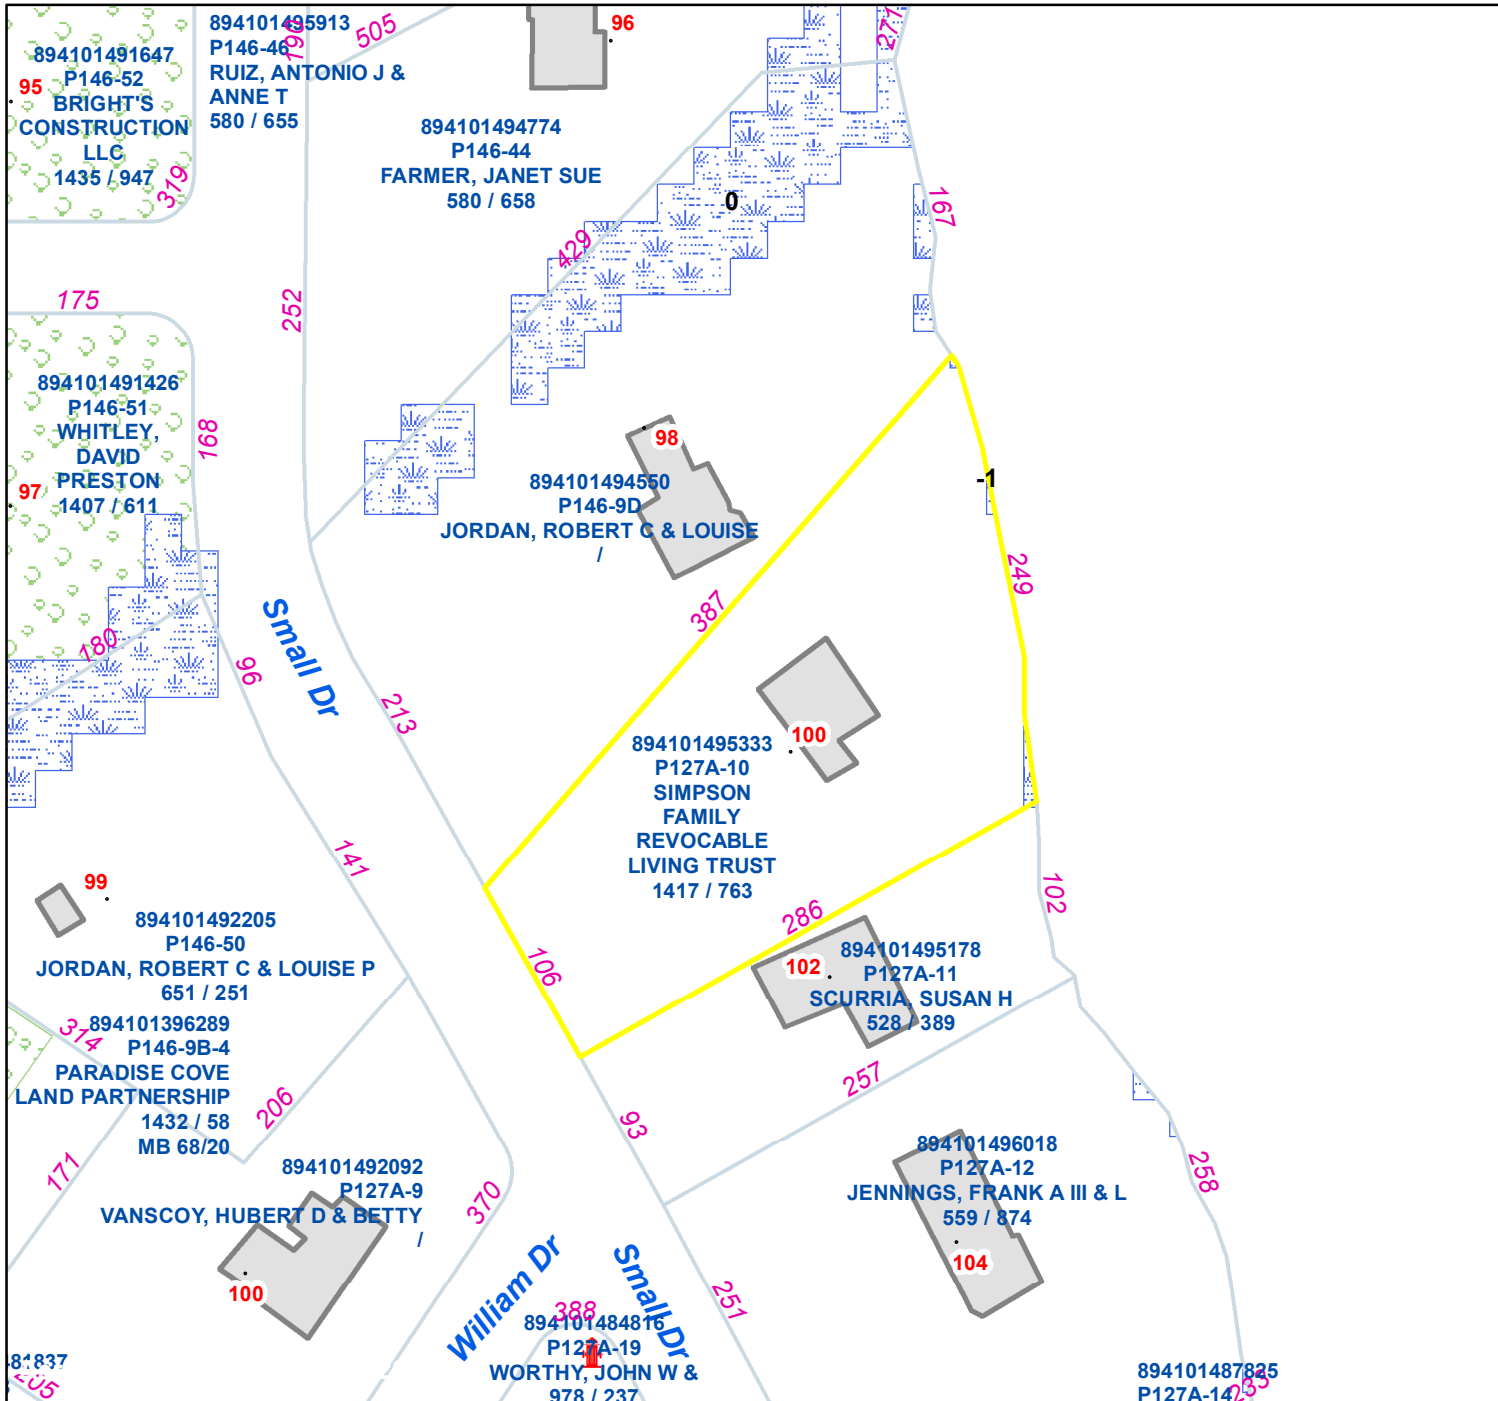

Pasquotank County, NC

Parcel ID: 894101495333

Map: P127A-10

LOT: 10

00100 SMALL DRIVE
SIMPSON FAMILY REVOCABLE LIVING TR

100 SMALL DR
ELIZABETH CITY NC 27909

Deed Book: 1417
Deed Page: 763
Date: 20210726

Land Value: 194600
Ag Value: 0
Bldg Value: 197500
Total Value: 392100

Taxed Acres: 1.227

PASQUOTANK
COUNTY NC

Date: 3/16/2024

Property Ownership/
Lines as of January 1, 2024

NOT A SURVEY

This map was created from historic maps, recorded deeds and surveys.
It CAN NOT be used to convey land, settle land disputes or build fences.