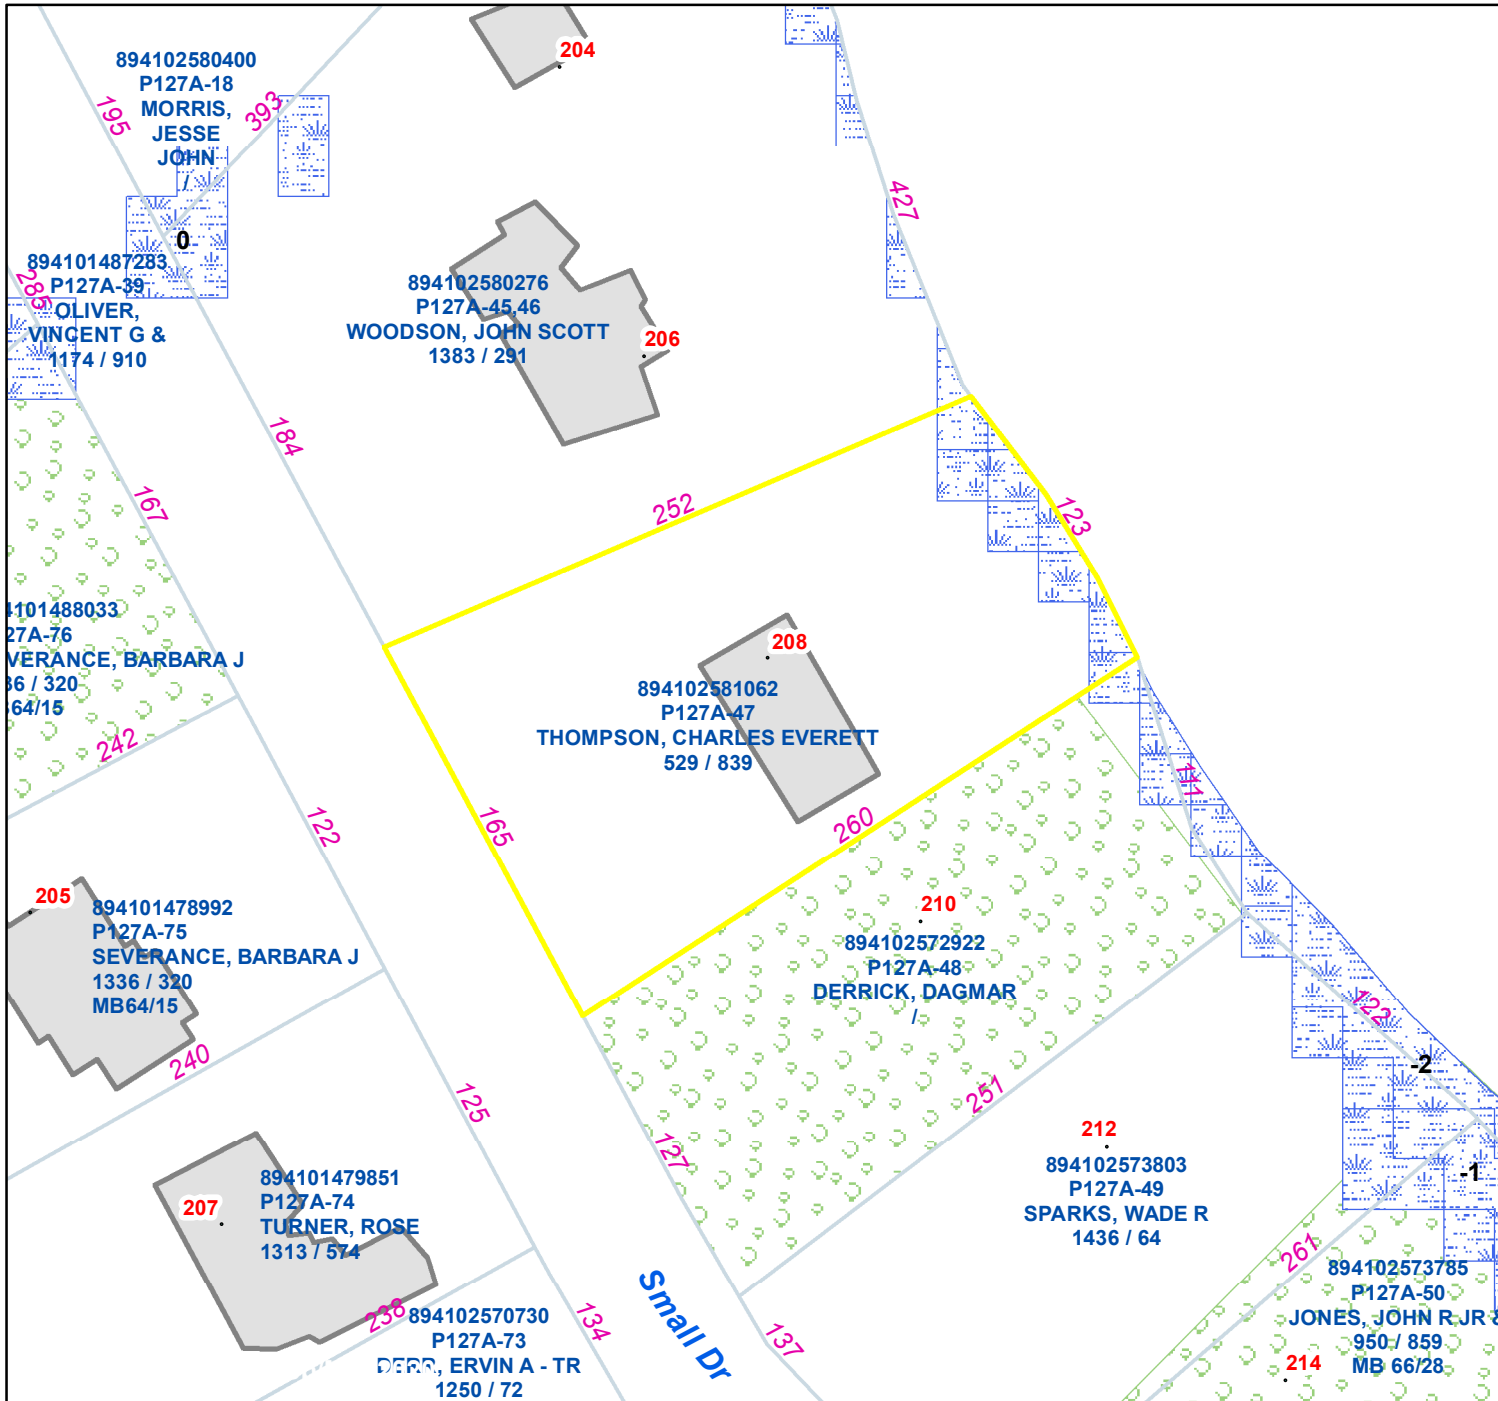

Pasquotank County, NC

Parcel ID: 894102581062

Map: P127A-47

LOT: 47

00208 SMALL DRIVE
THOMPSON, CHARLES EVERETT
DRU DAVENPORT
208 SMALL DR
ELIZABETH CITY NC 27909

Deed Book: 529
Deed Page: 839
Date: 0

Land Value: 173300
Ag Value: 0
Bldg Value: 297200
Total Value: 470500

Taxed Acres: 0.782

NOT A SURVEY

This map was created from historic maps, recorded deeds and surveys.
It CAN NOT be used to convey land, settle land disputes or build fences.

Date: 3/16/2024

Property Ownership/
Lines as of January 1, 2024