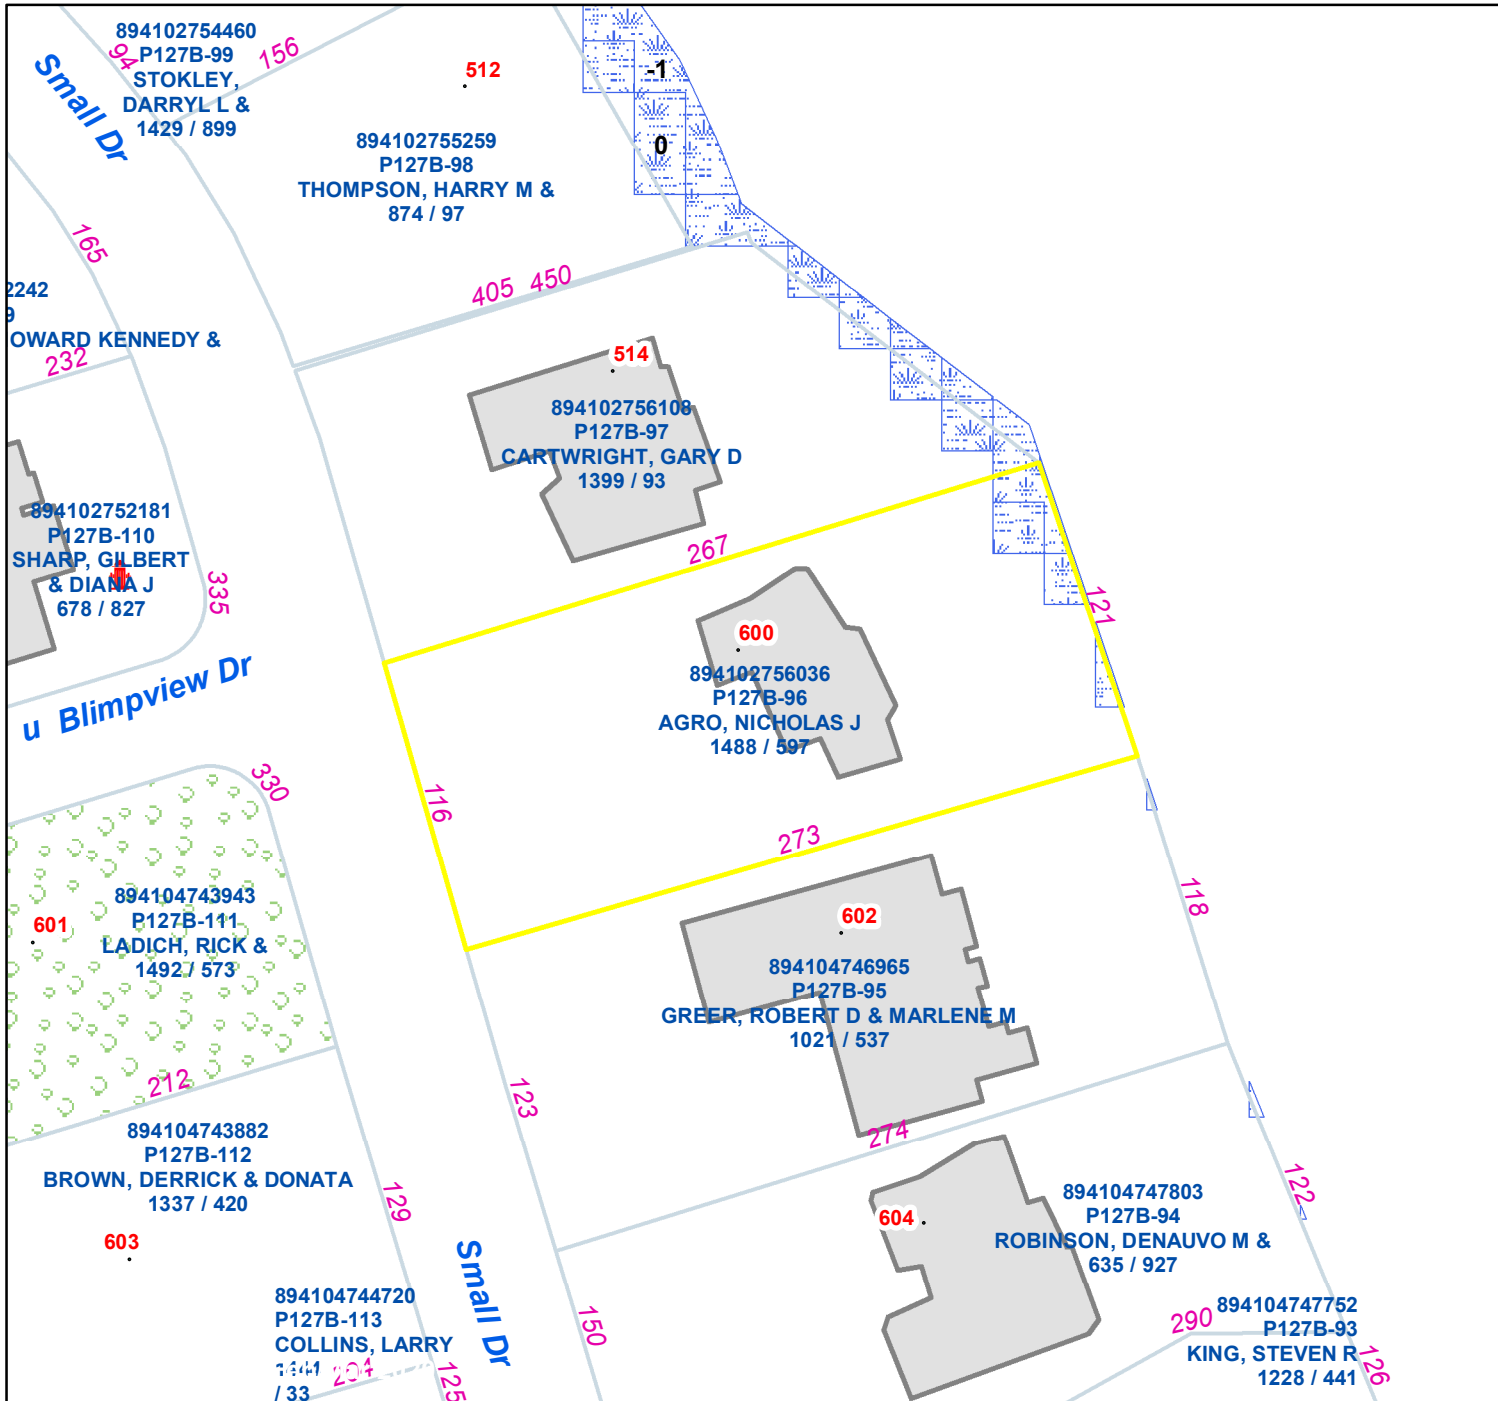

Pasquotank County, NC

Parcel ID: 894102756036

Map: P127B-96

LOT: 96

00600 SMALL DR
AGRO, NICHOLAS J
SUSAN M
600 SMALL DR
ELIZABETH CITY NC 27909

Deed Book: 1488
Deed Page: 597
Date: 20230623

Land Value: 171600
Ag Value: 0
Bldg Value: 305100
Total Value: 476700

Taxed Acres: 0.764

PASQUOTANK
COUNTY · NC

Date: 3/16/2024

Property Ownership/
Lines as of January 1, 2024

NOT A SURVEY

This map was created from historic maps, recorded deeds and surveys.
It CAN NOT be used to convey land, settle land disputes or build fences.