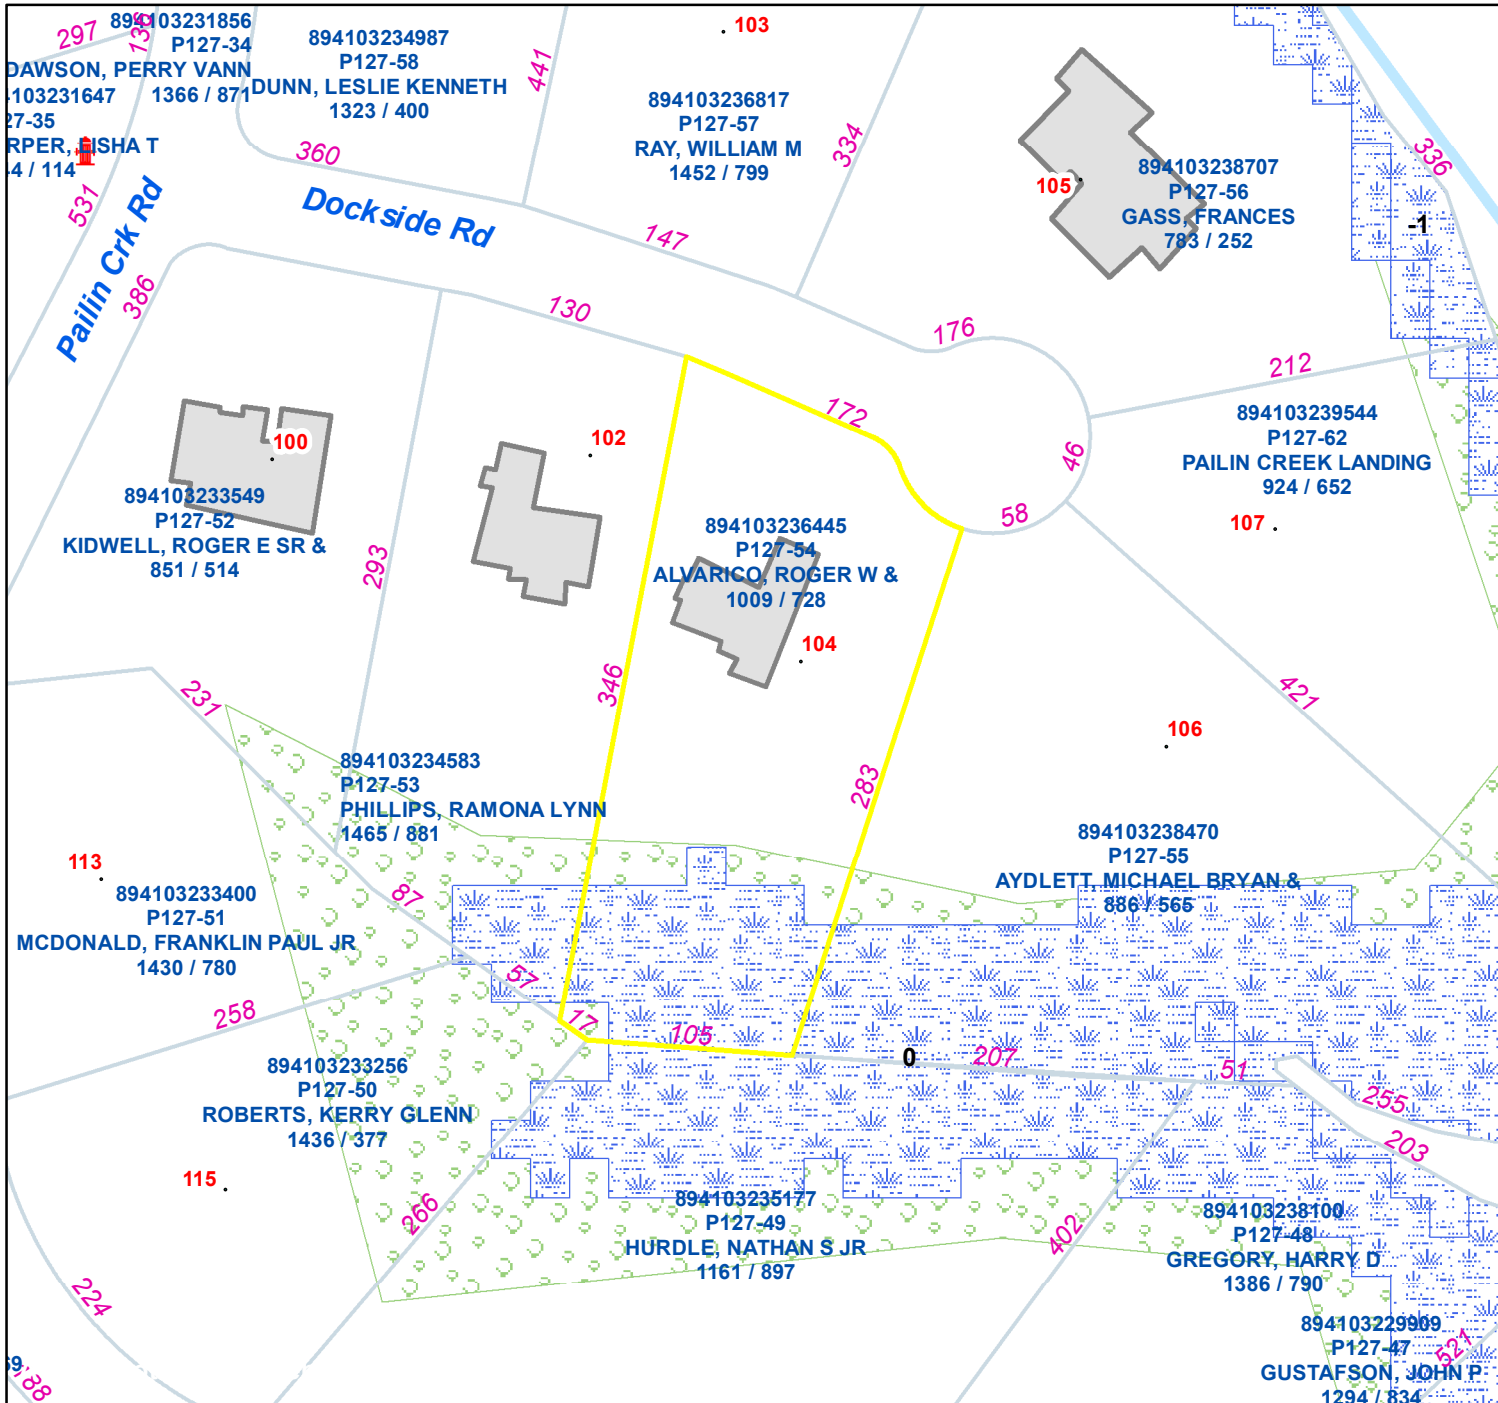

# Pasquotank County, NC

Parcel ID: 894103236445

Map: P127-54

LOT: 26

00104 DOCKSIDE RD  
 ALVARICO, ROGER W &  
 LAURA E  
 104 DOCKSIDE RD  
 ELIZABETH CITY NC 27909

Deed Book: 1009  
 Deed Page: 728  
 Date: 20080303

Land Value: 37100  
 Ag Value: 0  
 Bldg Value: 239500  
 Total Value: 276600

Taxed Acres: 1.036

**NOT A SURVEY**

This map was created from historic maps, recorded deeds and surveys.  
 It CAN NOT be used to convey land, settle land disputes or build fences.

Date: 3/16/2024

Property Ownership/  
 Lines as of January 1, 2024

**PASQUOTANK**  
 COUNTY NC