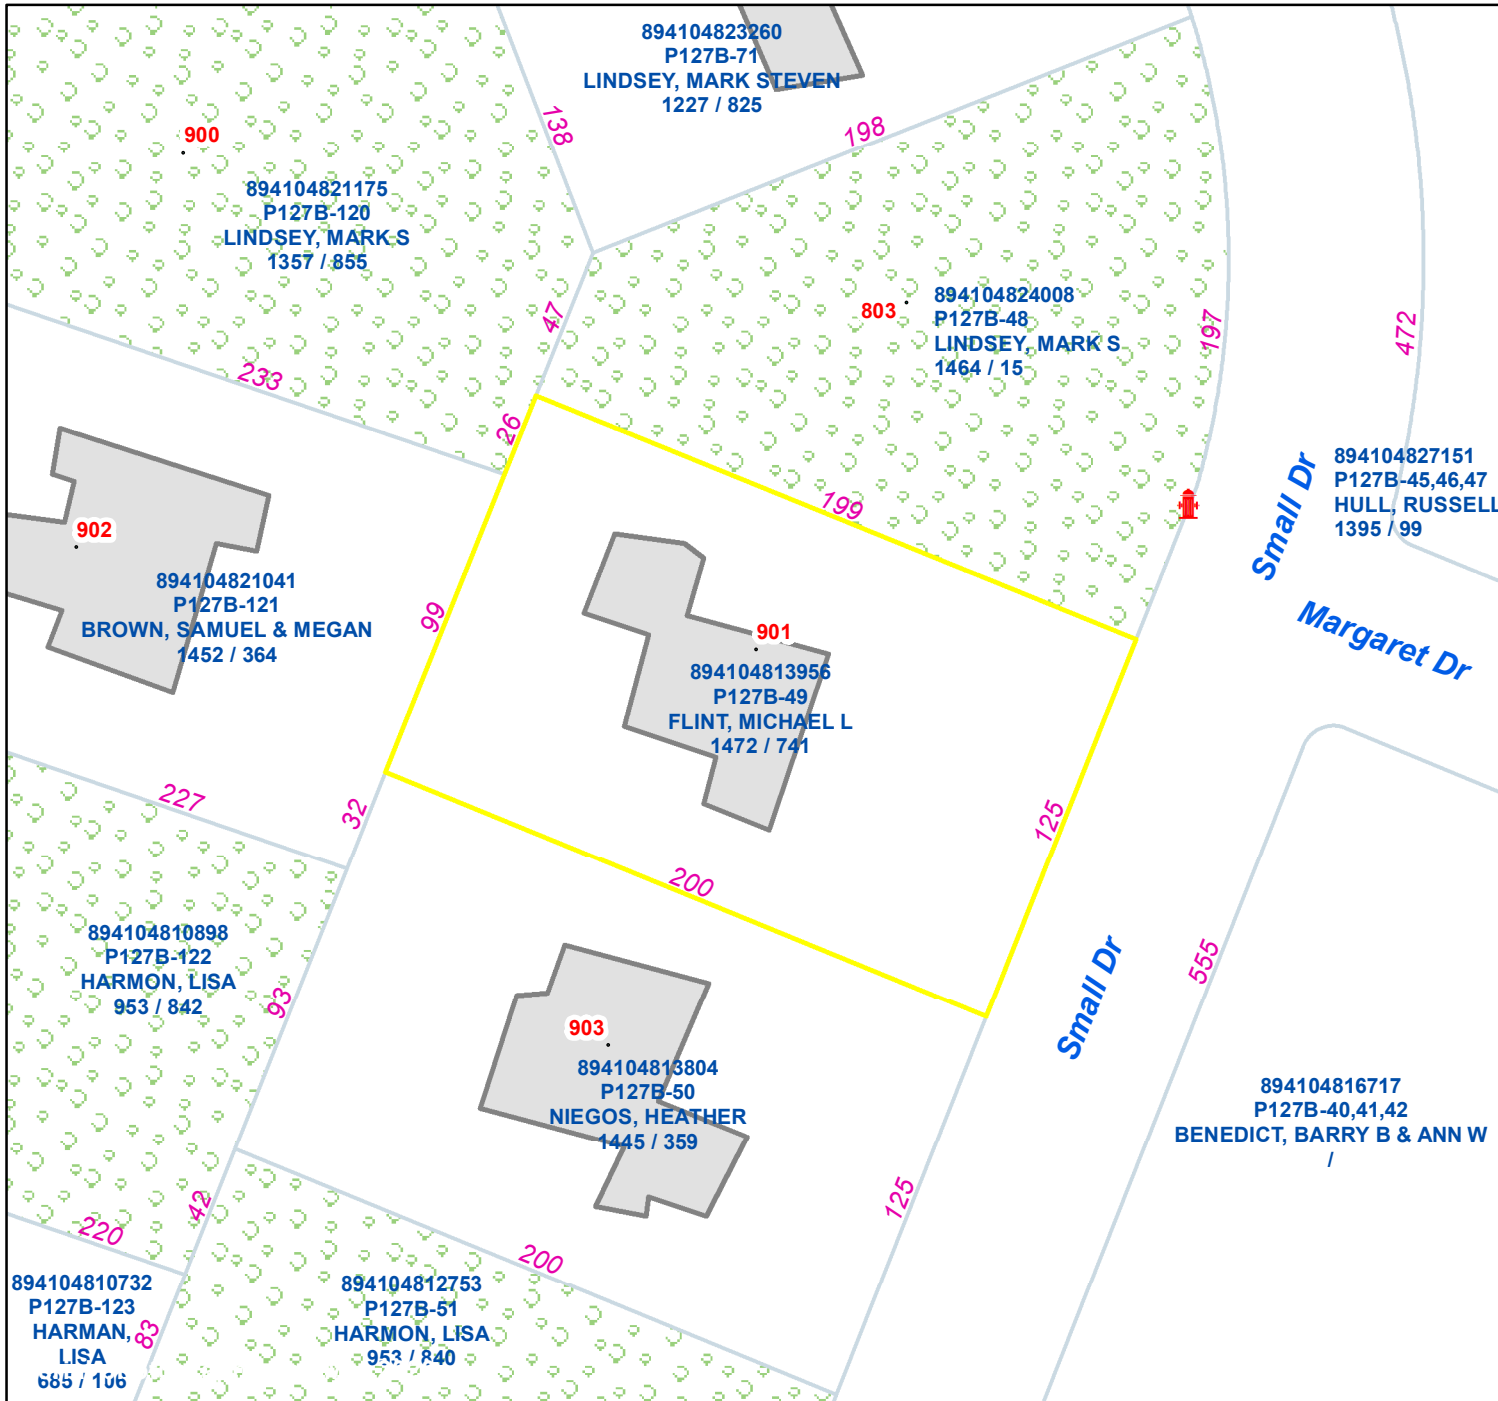

Pasquotank County, NC

Parcel ID: 894104813956

Map: P127B-49

LOT: 49

00901 SMALL DRIVE
FLINT, MICHAEL L
& LAUREN M
901 SMALL DR
ELIZABETH CITY NC 27909

Deed Book: 1472
Deed Page: 741
Date: 20221208

Land Value: 34100
Ag Value: 0
Bldg Value: 347600
Total Value: 381700

Taxed Acres: 0.643

PASQUOTANK
COUNTY NC

Date: 3/16/2024

Property Ownership/
Lines as of January 1, 2024

NOT A SURVEY

This map was created from historic maps, recorded deeds and surveys.
It CAN NOT be used to convey land, settle land disputes or build fences.