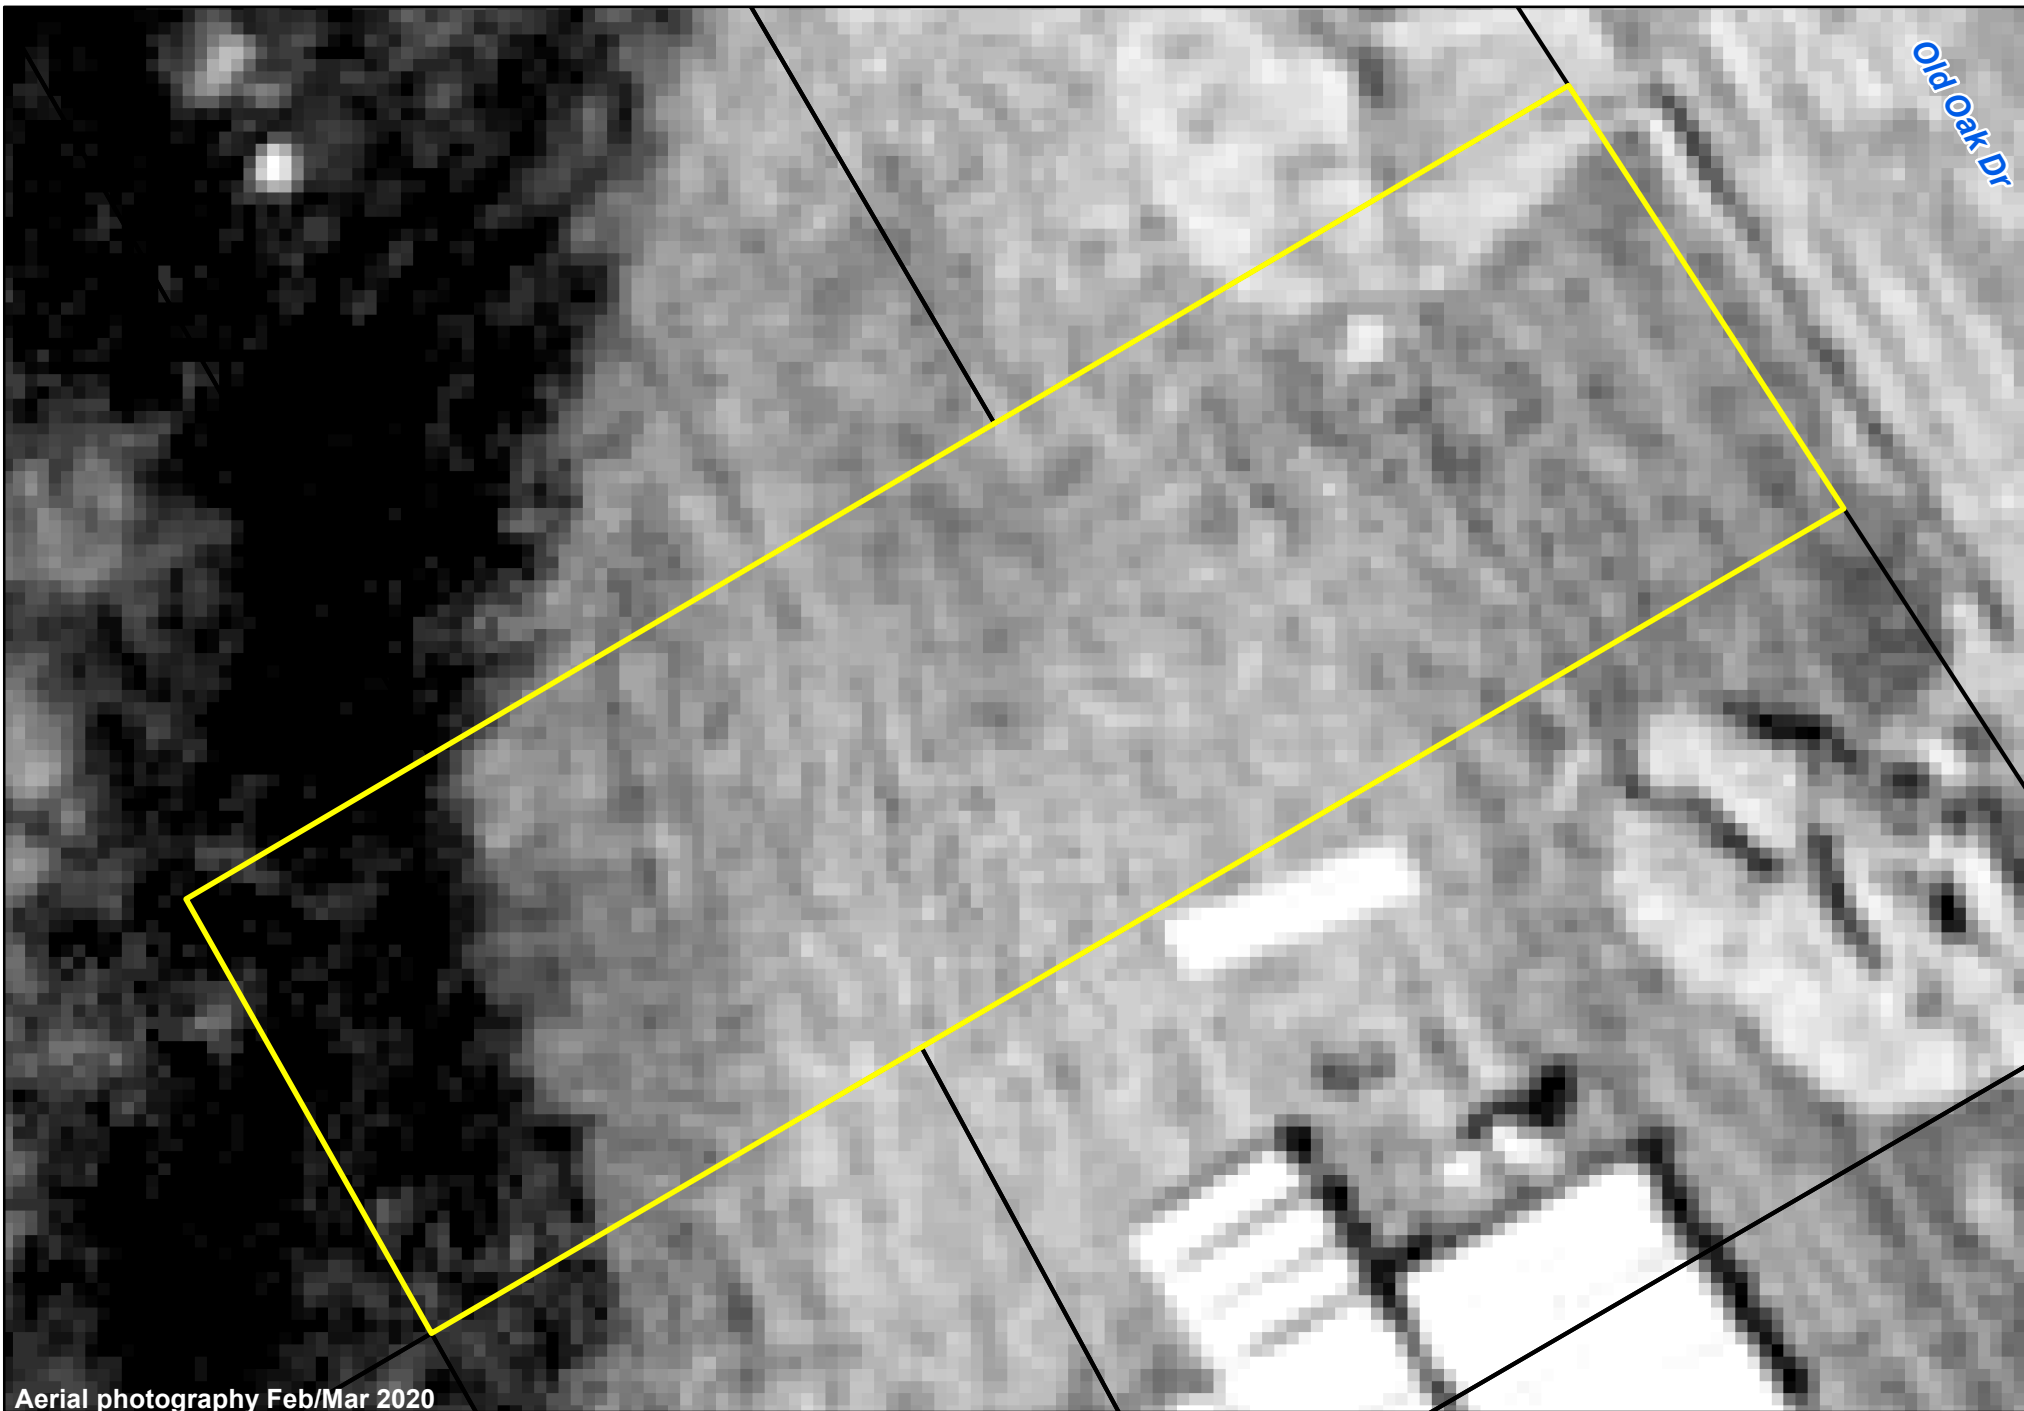

Old Oak Dr

Aerial photography Feb/Mar 2020

Aerial imagery Feb/Mar 1997
Pasquotank County, NC

The map was created from historic maps, recorded deeds and surveys.
It CAN NOT be used to convey land, settle land disputes or build fences.

Parcel ID: 891402691845
Map: P143A-214
Lines as of January 1, 2021 Date: 1/22/2021