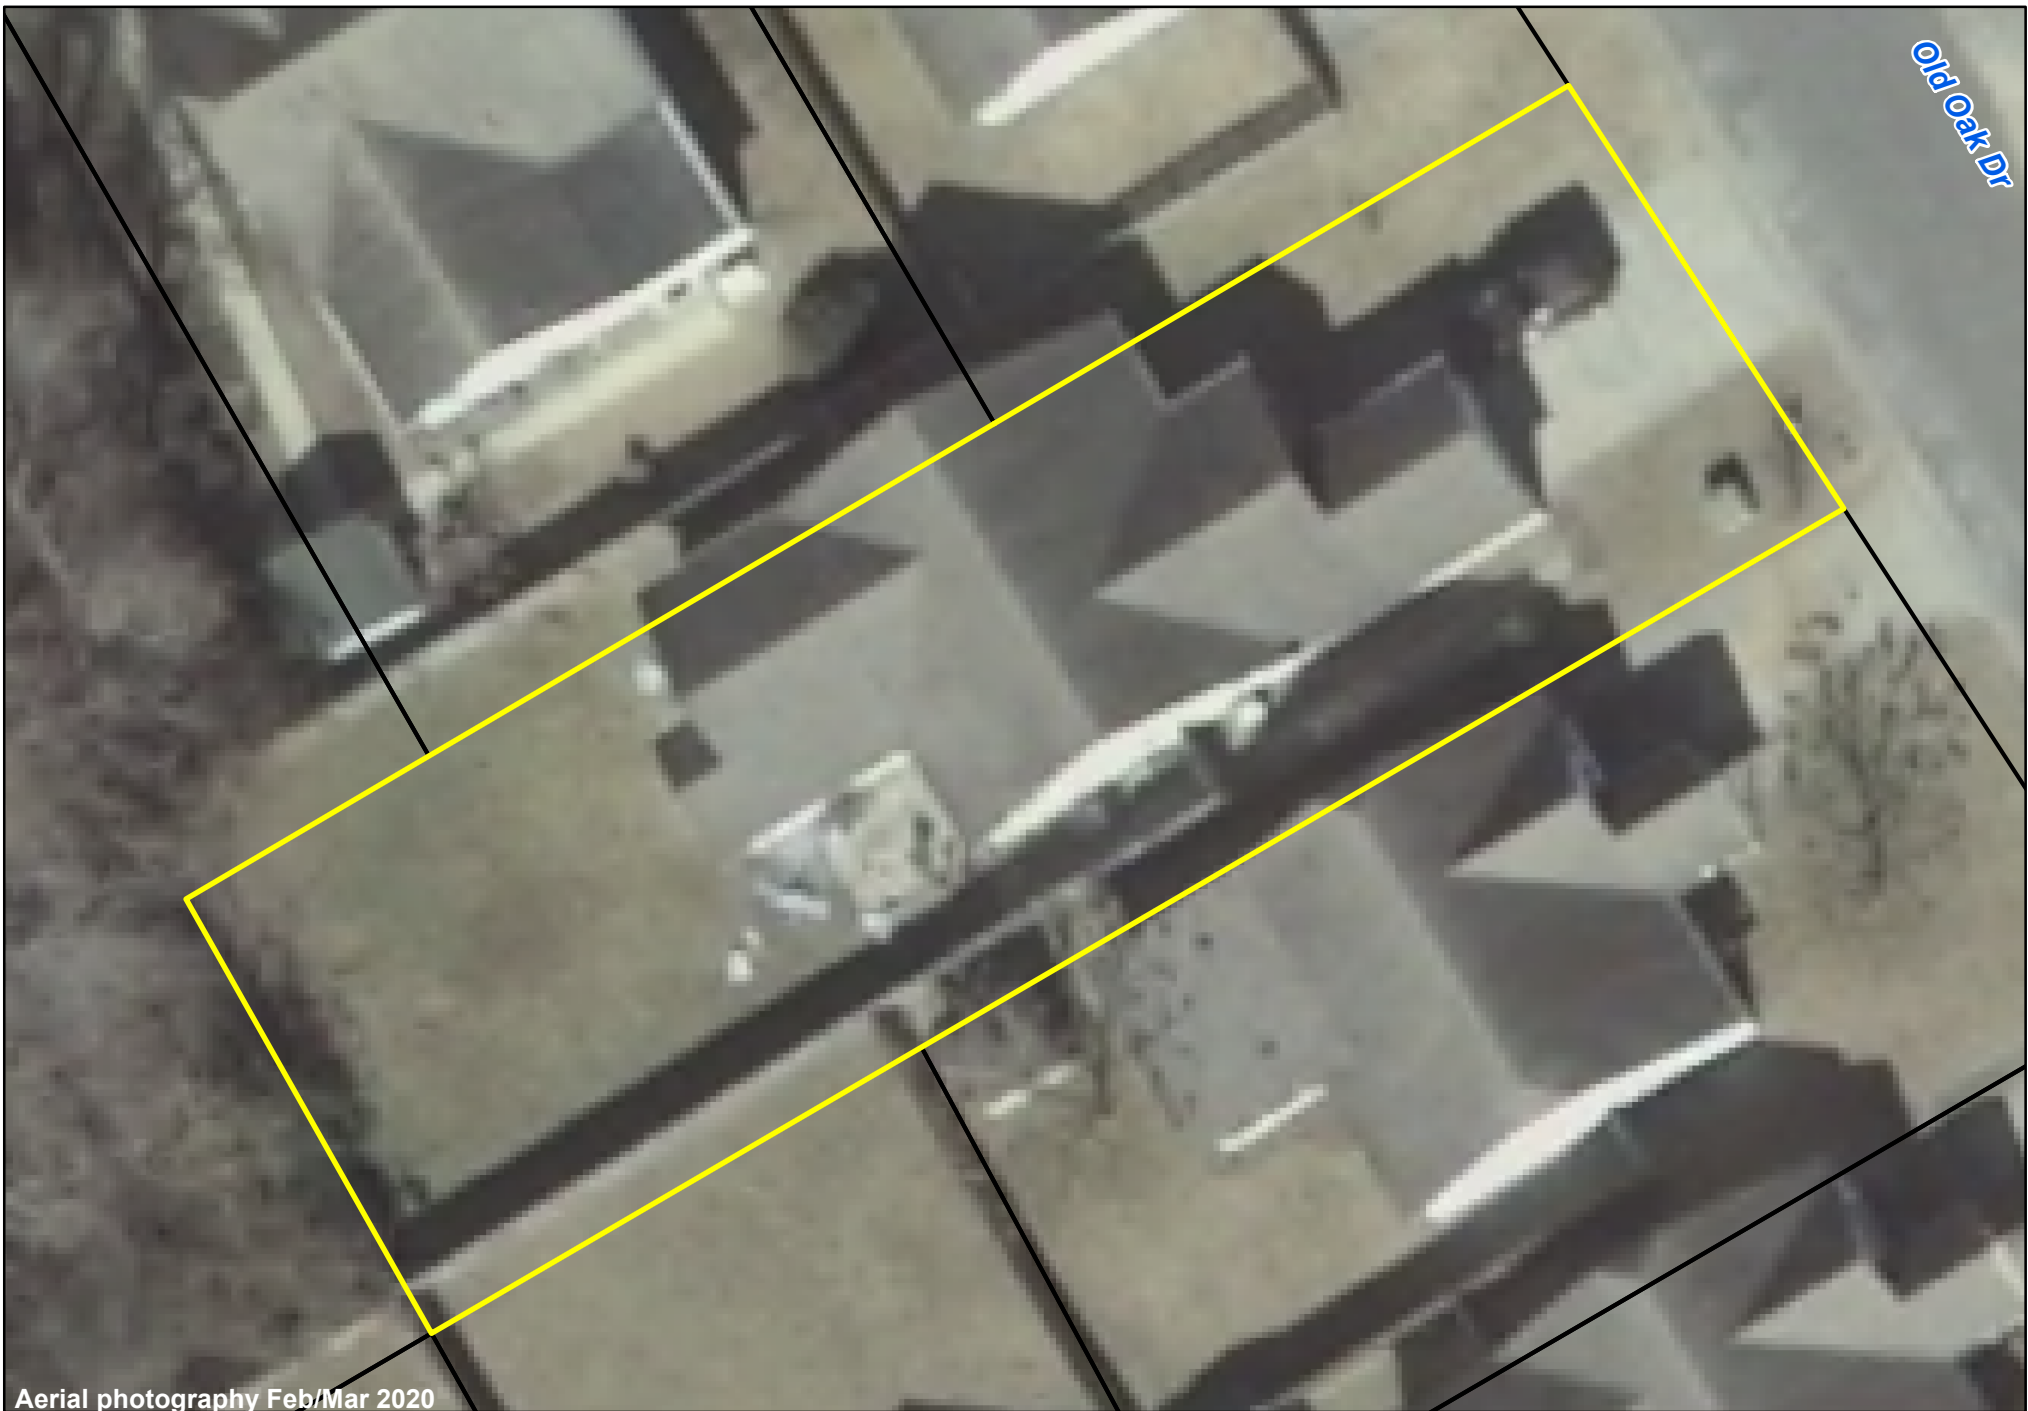

Old Oak Dr

Aerial photography Feb/Mar 2020

Aerial imagery Feb/Mar 2010
Pasquotank County, NC

The map was created from historic maps, recorded deeds and surveys.
It CAN NOT be used to convey land, settle land disputes or build fences.

Parcel ID: 891402691845
Map: P143A-214
Lines as of January 1, 2021 Date: 2/6/2021