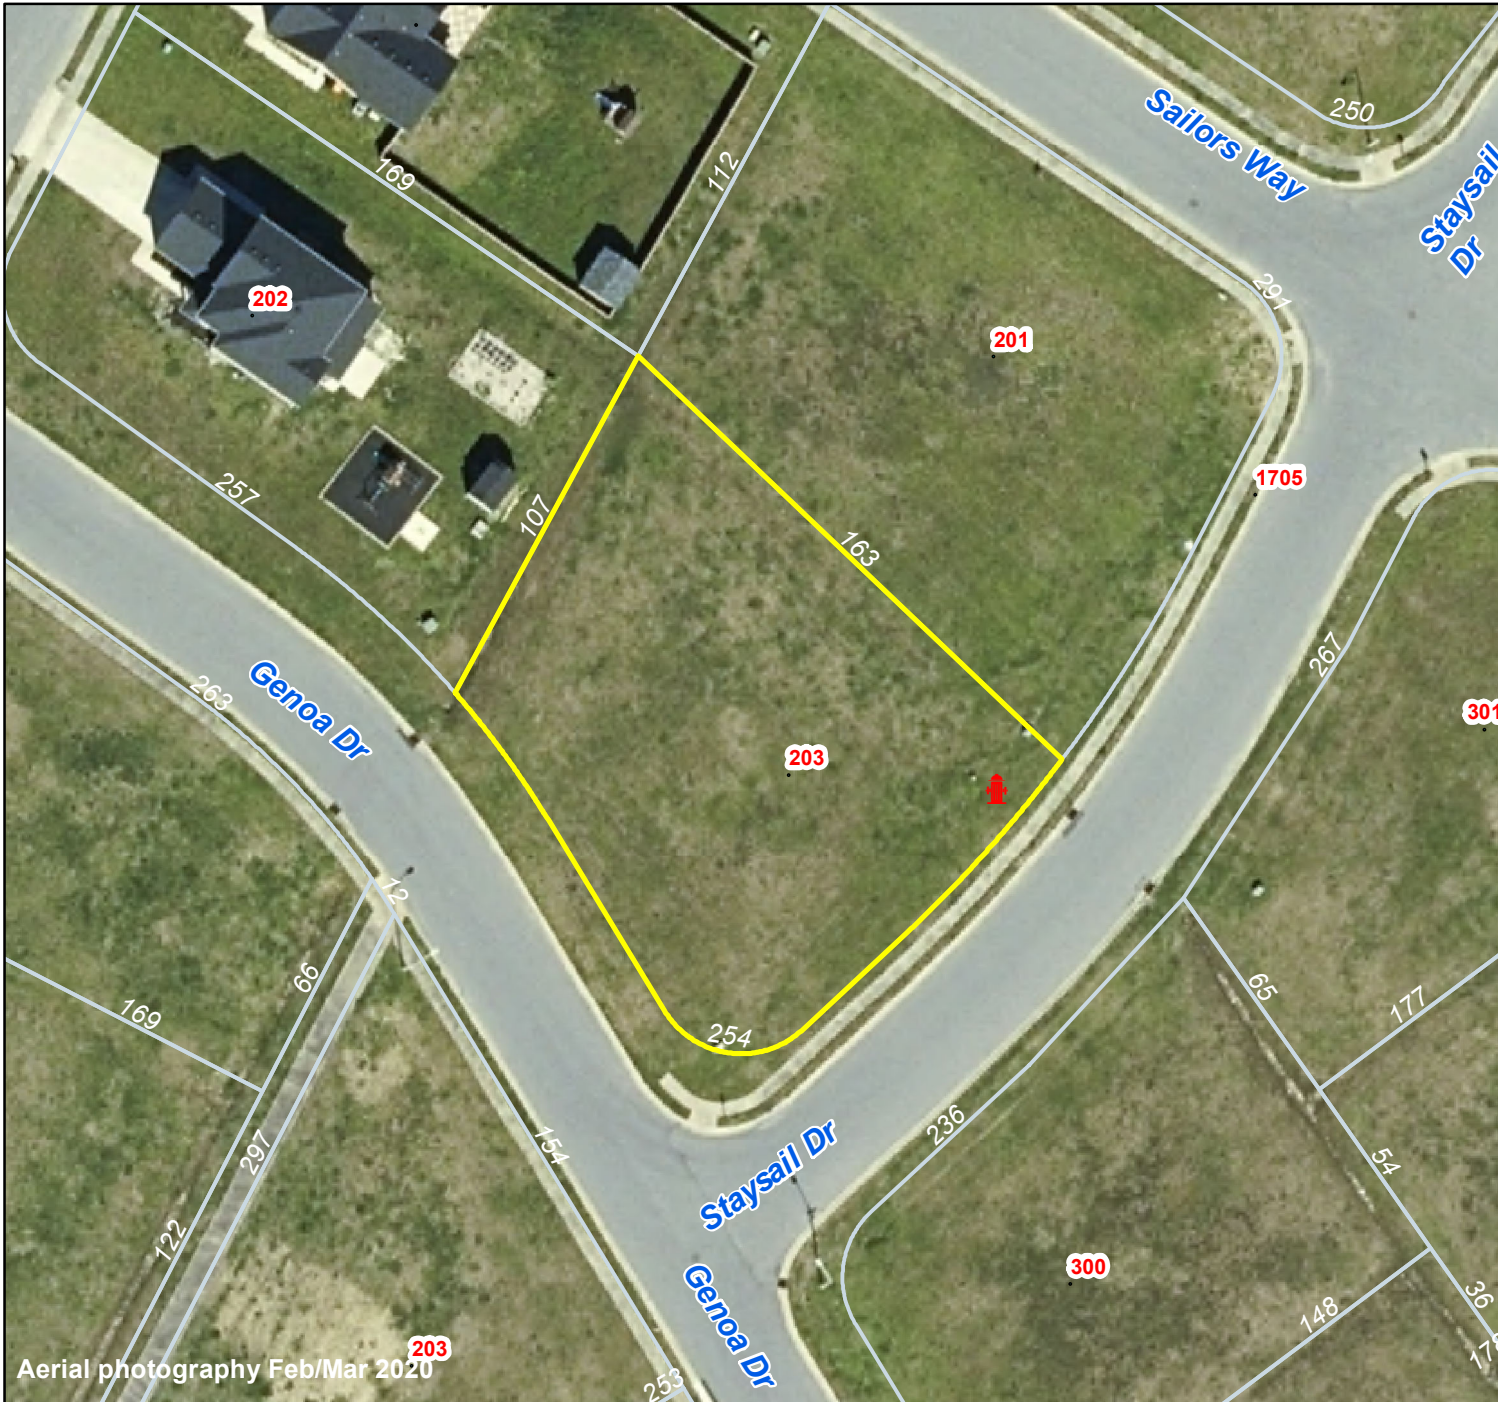

Pasquotank County, NC

Parcel ID: 892304472699

Map: P123-401

LOT: 95

00203 STAYSAIL DR
FISCHER, MATTHEW C

203 STAYSAIL DR
ELIZABETH CITY NC 27909

Deed Book: 1432
Deed Page: 289
Date: 20211117
MB59/29
Land Value: 35500
Ag Value: 0
Bldg Value: 243500
Total Value: 279000
Taxed Acres: 0.394

Aerial photography Feb/Mar 2020

NOT A SURVEY

This map was created from historic maps, recorded deeds and surveys.
It CAN NOT be used to convey land, settle land disputes or build fences.

**PASQUOTANK
COUNTY NC**

Date: 2/29/2024

Property Ownership/
Lines as of July 1, 2024