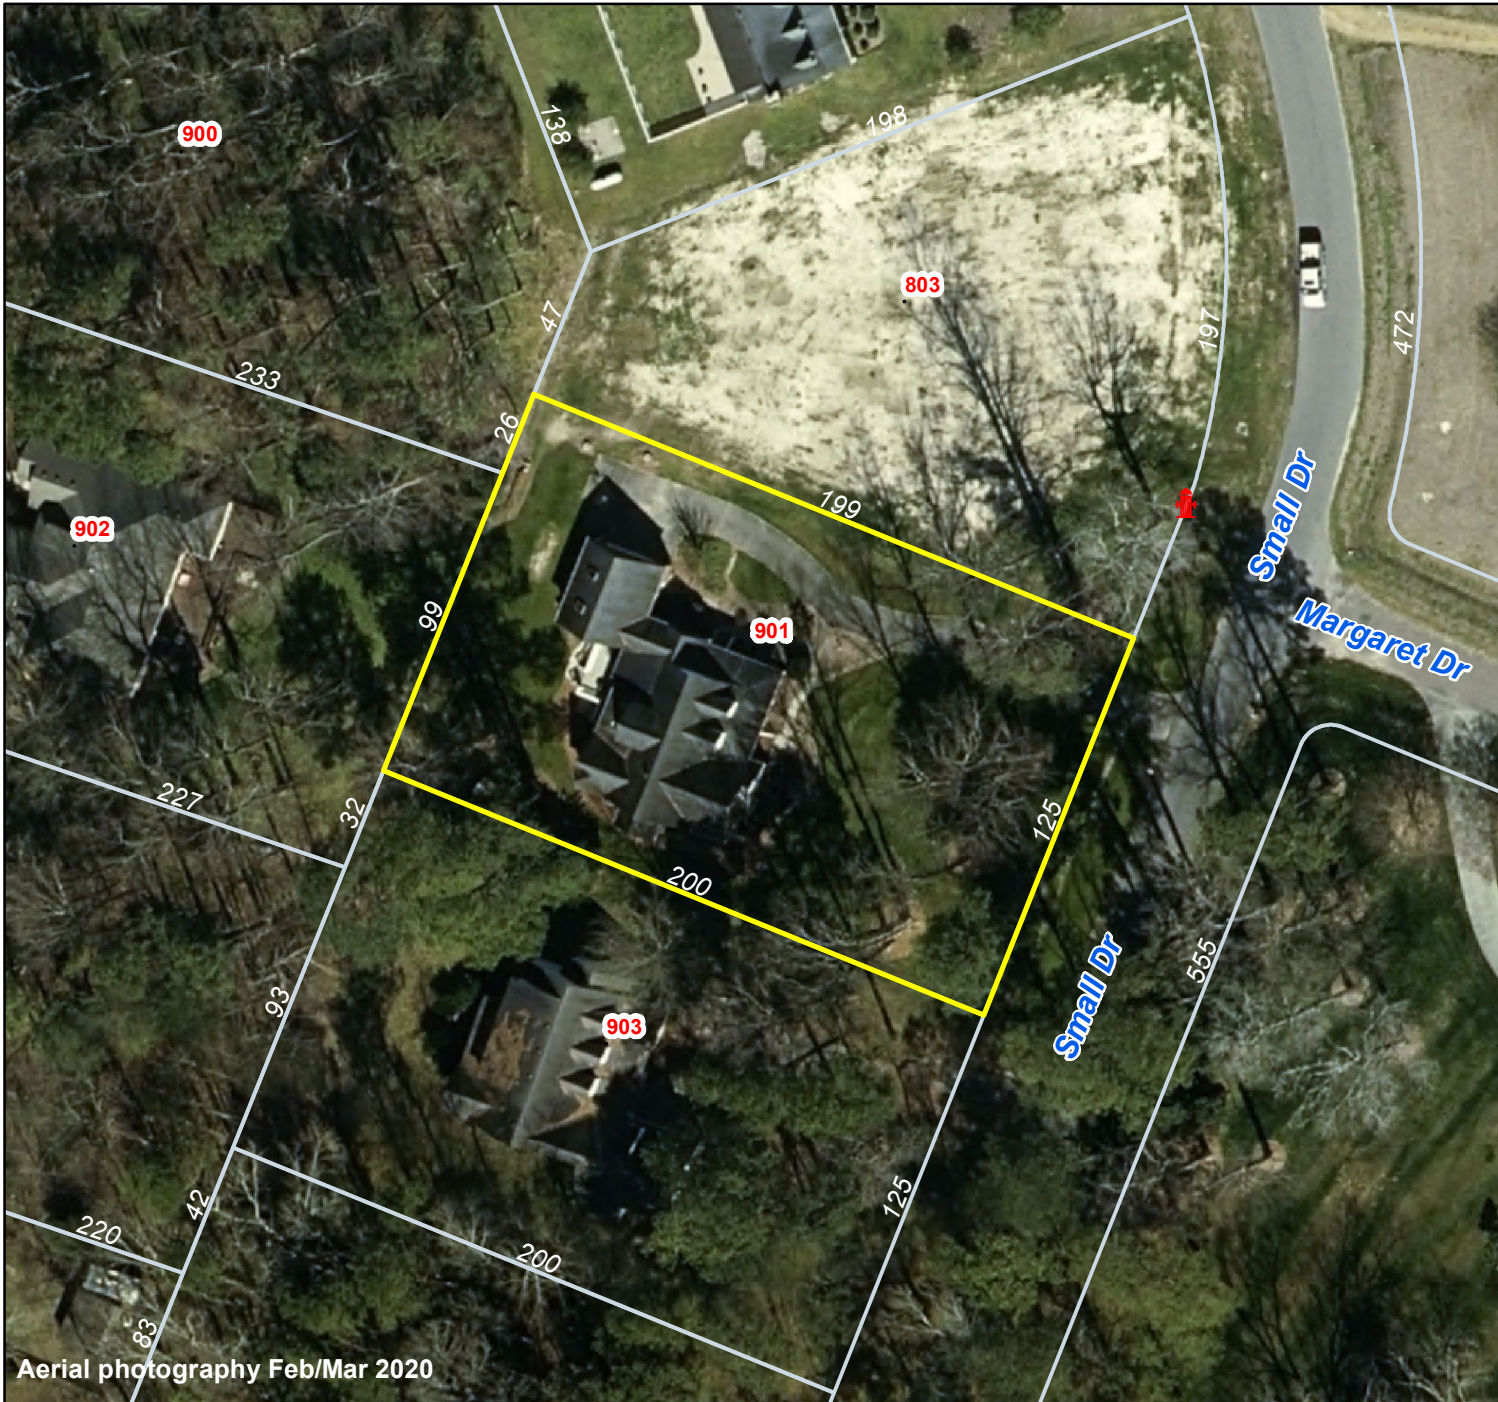

Pasquotank County, NC

Parcel ID: 894104813956

Map: P127B-49

LOT: 49

00901 SMALL DRIVE
FLINT, MICHAEL L
& LAUREN M
901 SMALL DR
ELIZABETH CITY NC 27909

Deed Book: 1472
Deed Page: 741
Date: 20221208

Land Value: 34100
Ag Value: 0
Bldg Value: 347600
Total Value: 381700

Taxed Acres: 0.643

PASQUOTANK
COUNTY NC

Date: 3/1/2024

Property Ownership/
Lines as of July 1, 2024

Aerial photography Feb/Mar 2020

NOT A SURVEY

This map was created from historic maps, recorded deeds and surveys.
It CAN NOT be used to convey land, settle land disputes or build fences.