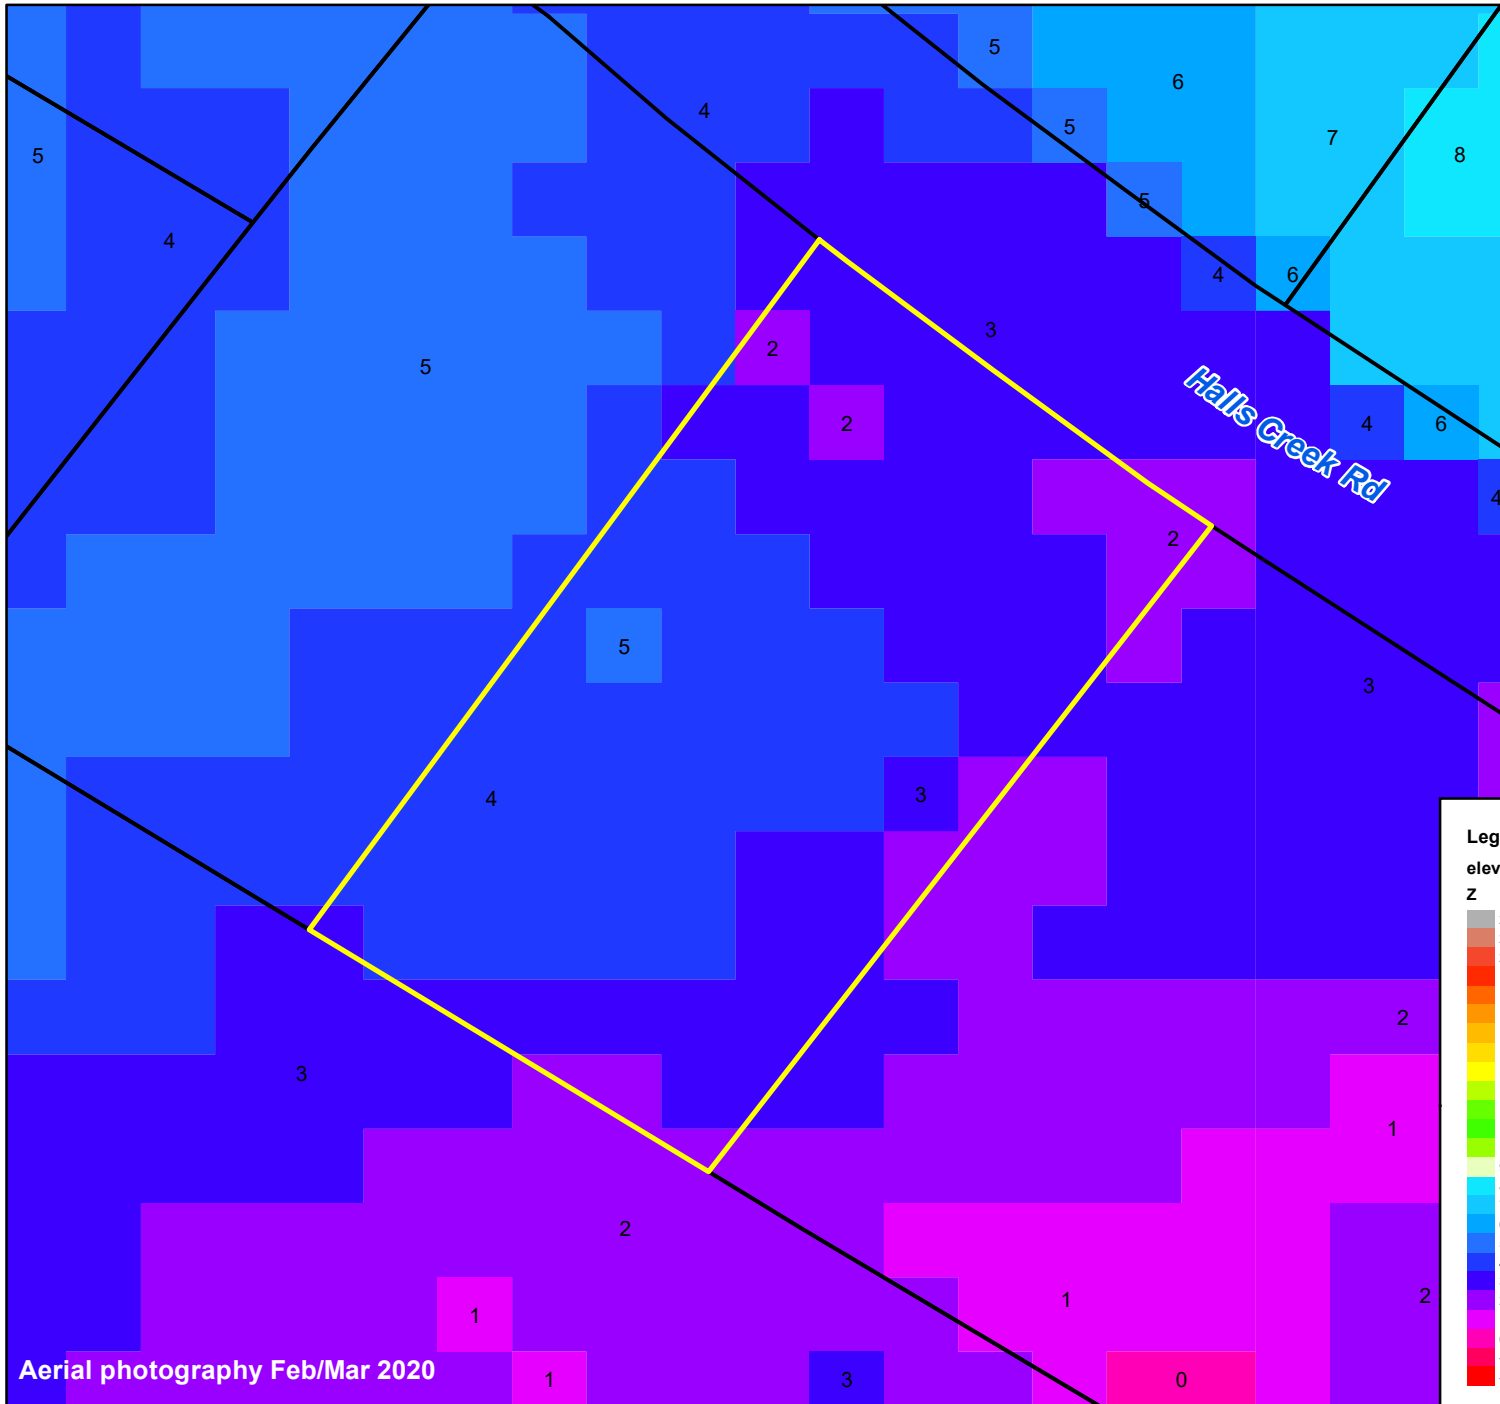

Pasquotank County, NC

Parcel ID: 798102977997

Map: P8A-57

LOT: 0

00717 HALL'S CREEK RD
ROBERTS, BENJAMIN G JR &
BARBARA F

717 HALLS CREEK RD
ELIZABETH CITY NC 27909

Deed Book: 939
Deed Page: 153
Date: 20061017

Land Value: 27700
Ag Value: 0
Bldg Value: 193800
Total Value: 221500

Taxed Acres: 0.646

PASQUOTANK
COUNTY NC

Date: 3/6/2023

Property Ownership/
Lines as of January 1, 2023

NOT A SURVEY

This map was created from historic maps, recorded deeds and surveys.
It CAN NOT be used to convey land, settle land disputes or build fences.