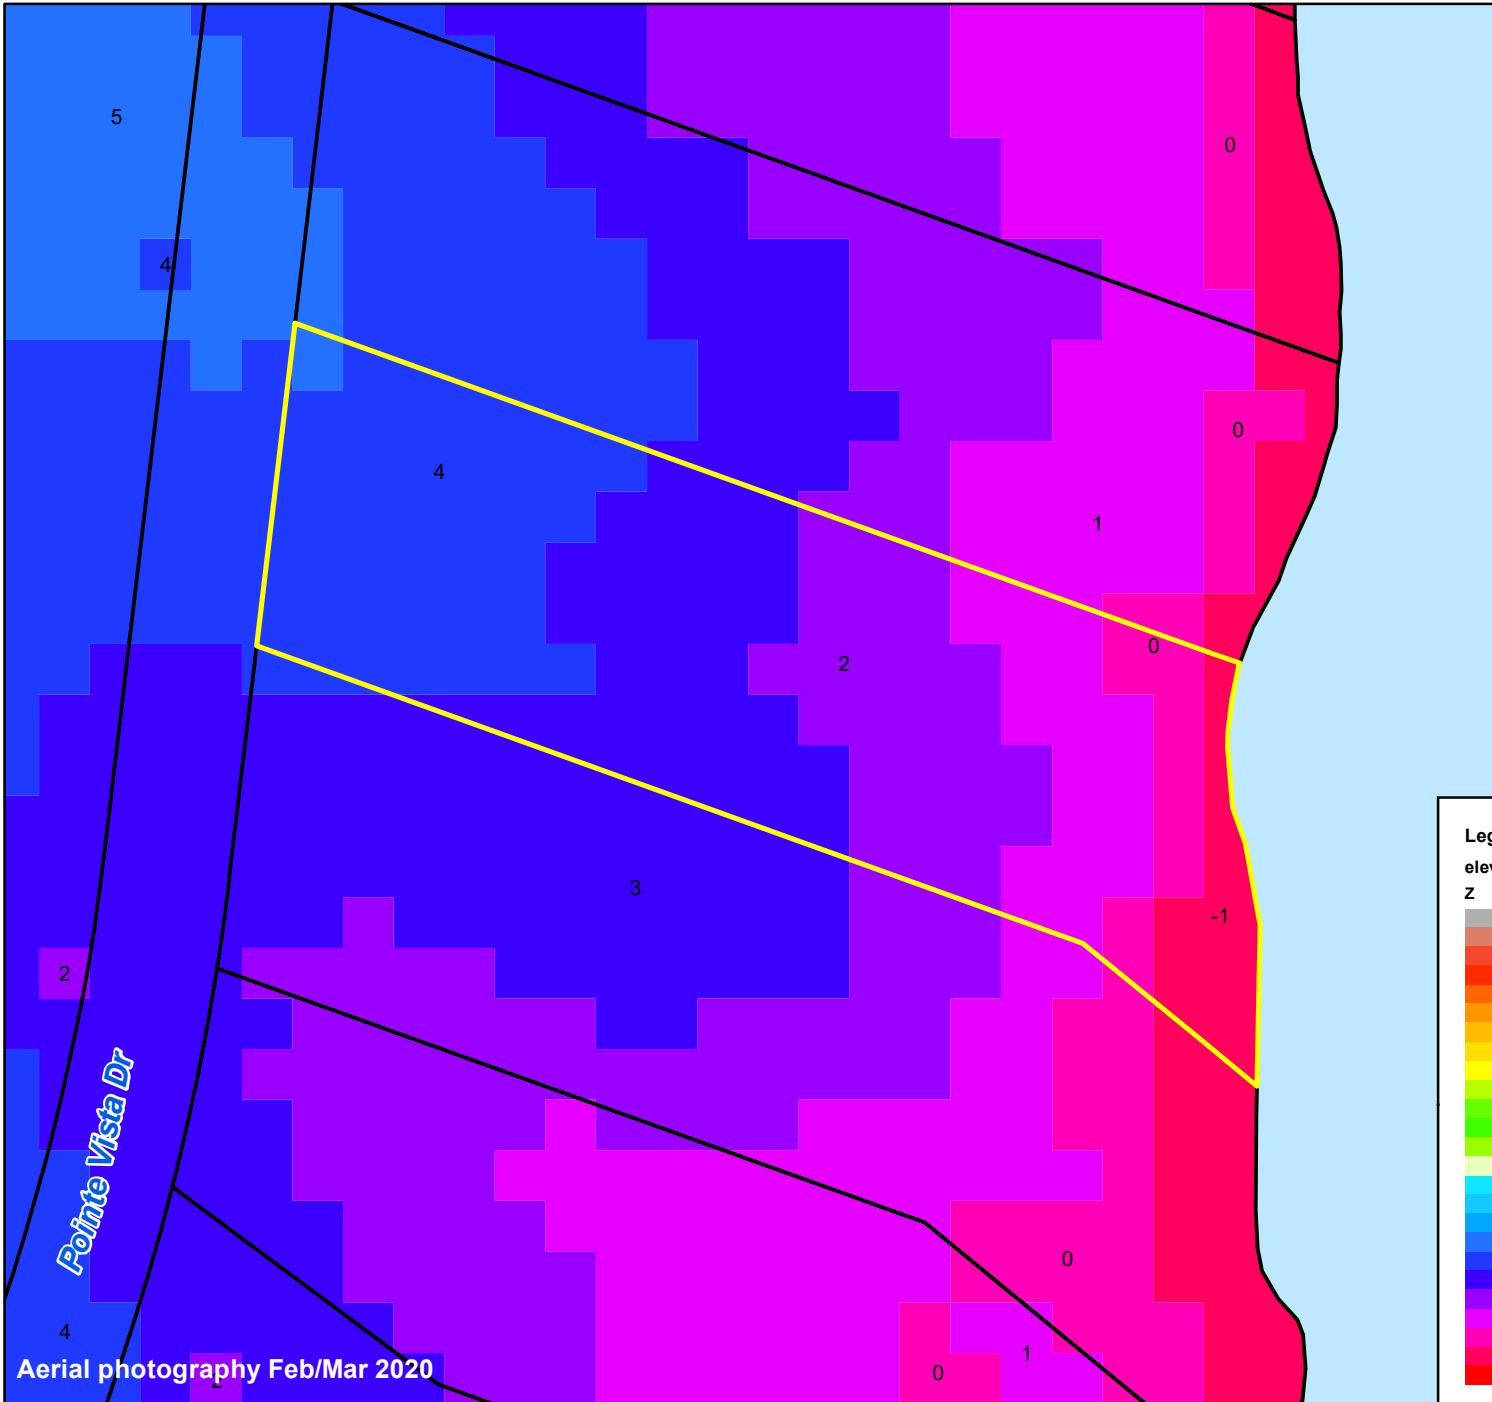

# Pasquotank County, NC

Parcel ID: 881902667674

Map: P14-35

LOT: 8

00415 POINTE VISTA DR  
SMITH, EDGAR S

& CLAUDIA A

415 POINTE VISTA DRIVE  
ELIZABETH CITY NC 27909

Deed Book: 1472

Deed Page: 108

Date: 20221129

Land Value: 70400

Ag Value: 0

Bldg Value: 357800

Total Value: 428200

Taxed Acres: 1.147

**PASQUOTANK**  
COUNTY NC

Date: 3/6/2023

Property Ownership/  
Lines as of January 1, 2023

**NOT A SURVEY**

This map was created from historic maps, recorded deeds and surveys.  
It CAN NOT be used to convey land, settle land disputes or build fences.