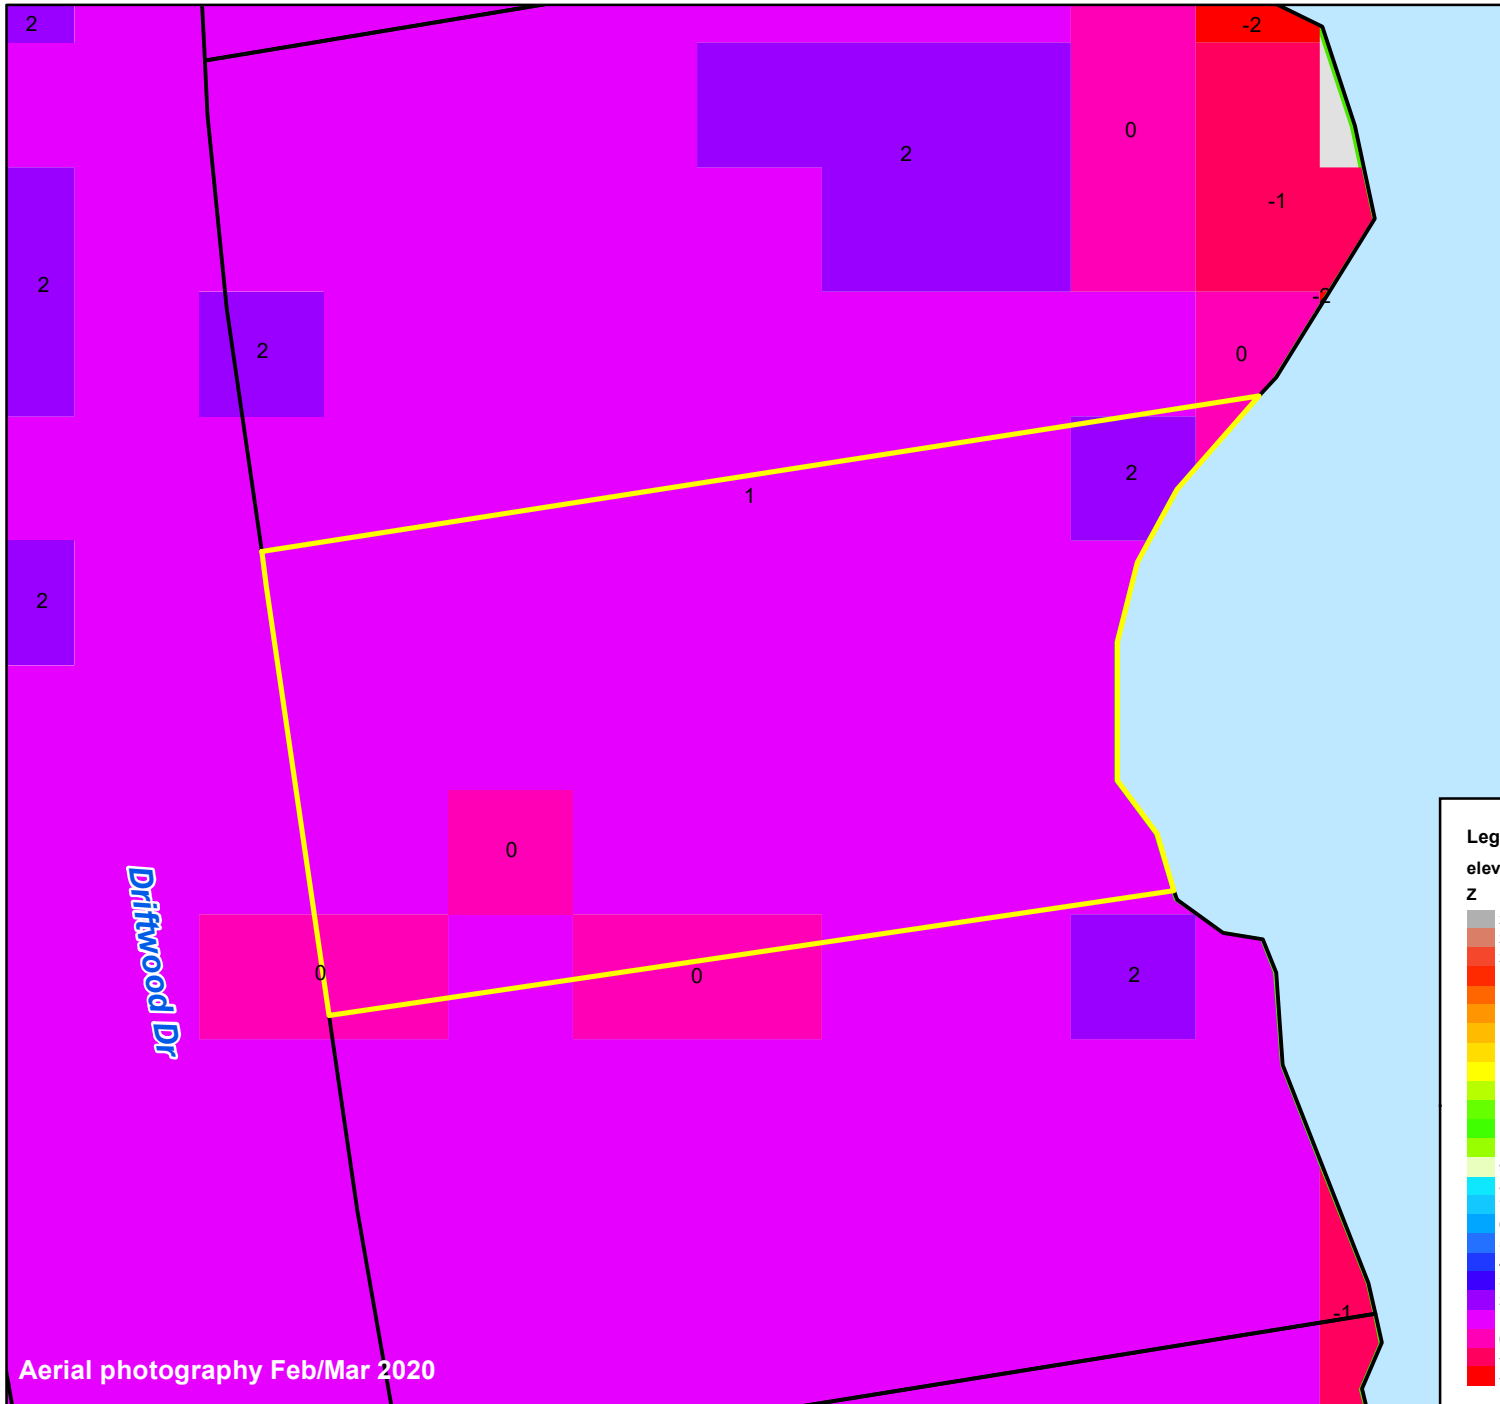

Pasquotank County, NC

Parcel ID: 886901359359

Map: P132A-173

LOT: 0

0000 DRIFTWOOD DR
LUCE, DIANA HUGHES

14 FAIRWAY DR
PORTSMOUTH VA 23701

Deed Book: 1313
Deed Page: 748
Date: 20180625

Land Value: 15400
Ag Value: 0
Bldg Value: 0
Total Value: 15400

Taxed Acres: 0.242

PASQUOTANK
COUNTY NC

Date: 3/6/2023

Property Ownership/
Lines as of January 1, 2023

NOT A SURVEY

This map was created from historic maps, recorded deeds and surveys.
It CAN NOT be used to convey land, settle land disputes or build fences.