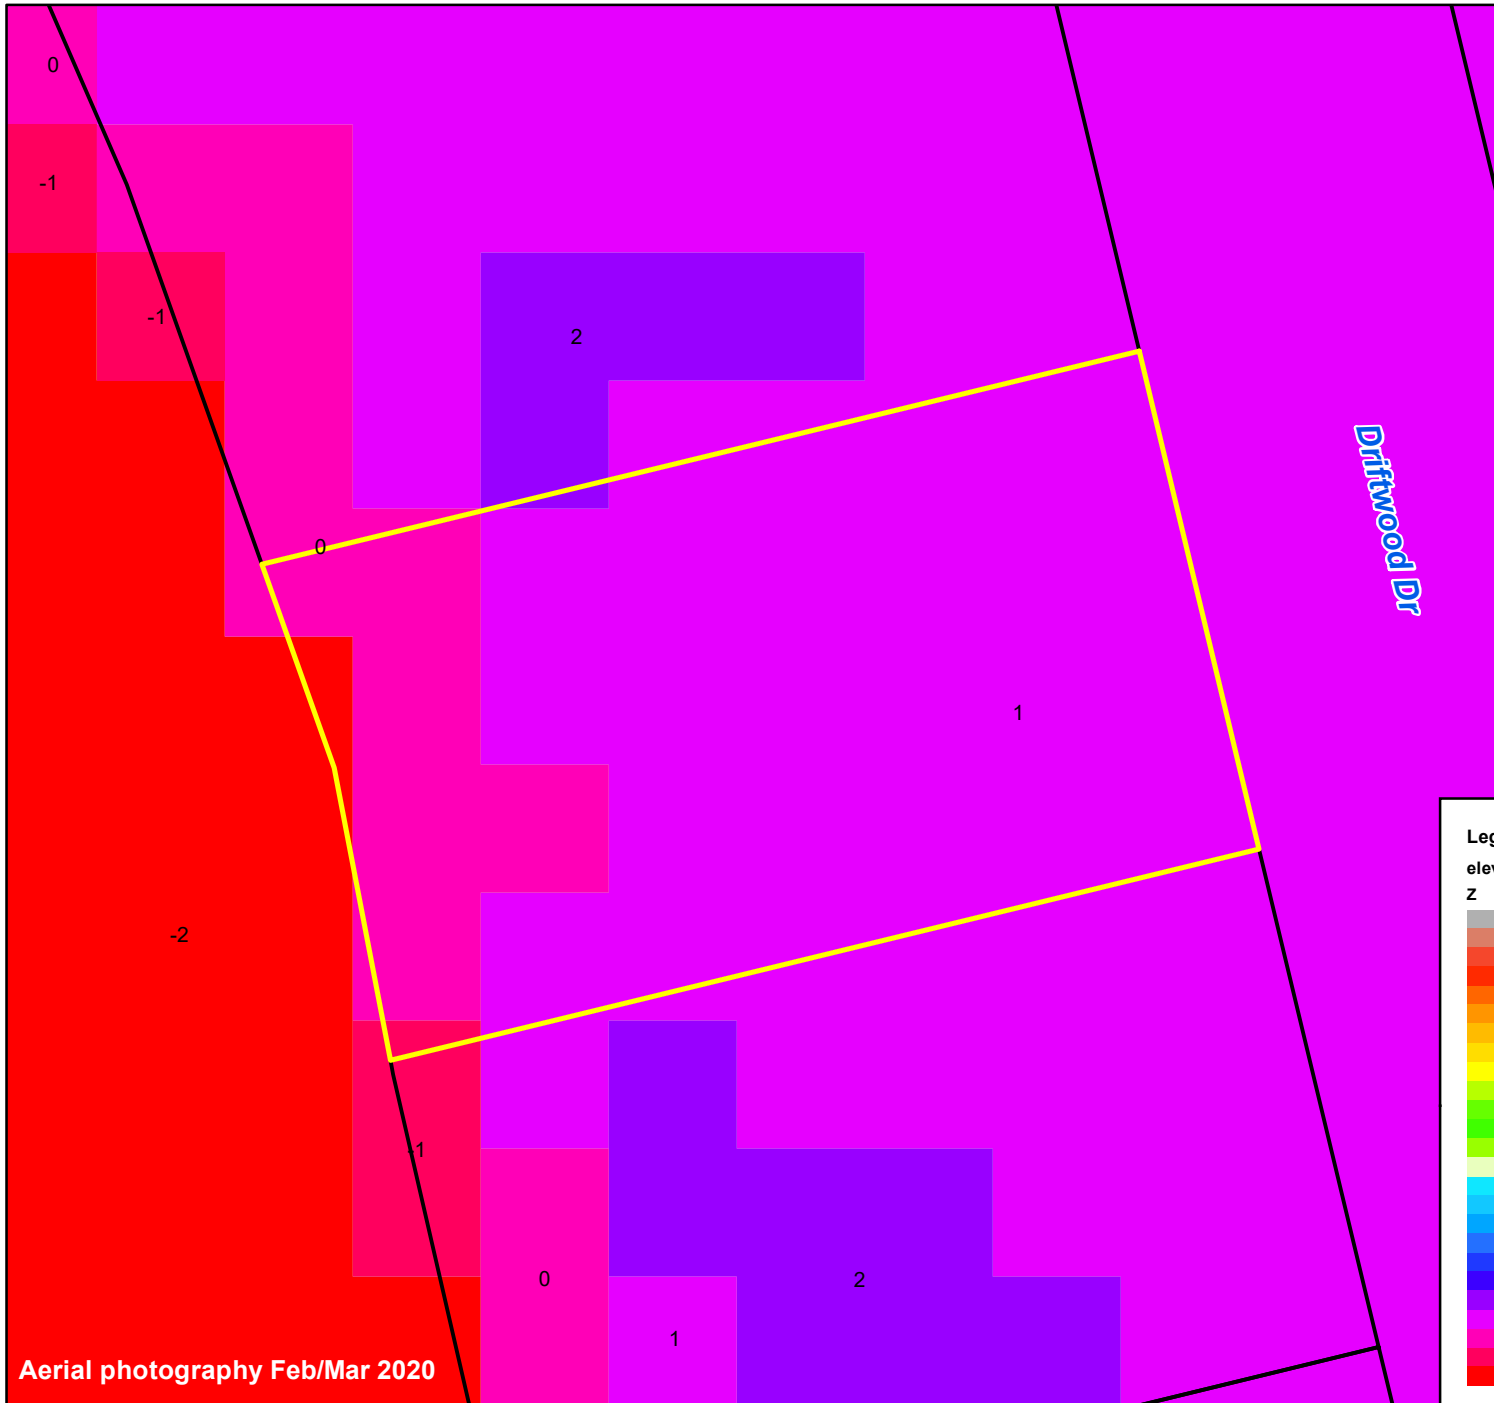

# Pasquotank County, NC

Parcel ID: 886901373031

Map: P132A-195

LOT: 0

0000 DRIFTWOOD DR  
LONG, VICTORIA PASTOR

214 POPLAR DR  
ELIZABETH CITY NC 27909

Deed Book: 1325  
Deed Page: 857  
Date: 20181217

Land Value: 10100  
Ag Value: 0  
Bldg Value: 0  
Total Value: 10100

Taxed Acres: 0.259

Aerial photography Feb/Mar 2020

## NOT A SURVEY

This map was created from historic maps, recorded deeds and surveys.  
It CAN NOT be used to convey land, settle land disputes or build fences.

PASQUOTANK  
COUNTY NC

Date: 3/6/2023

Property Ownership/  
Lines as of January 1, 2023