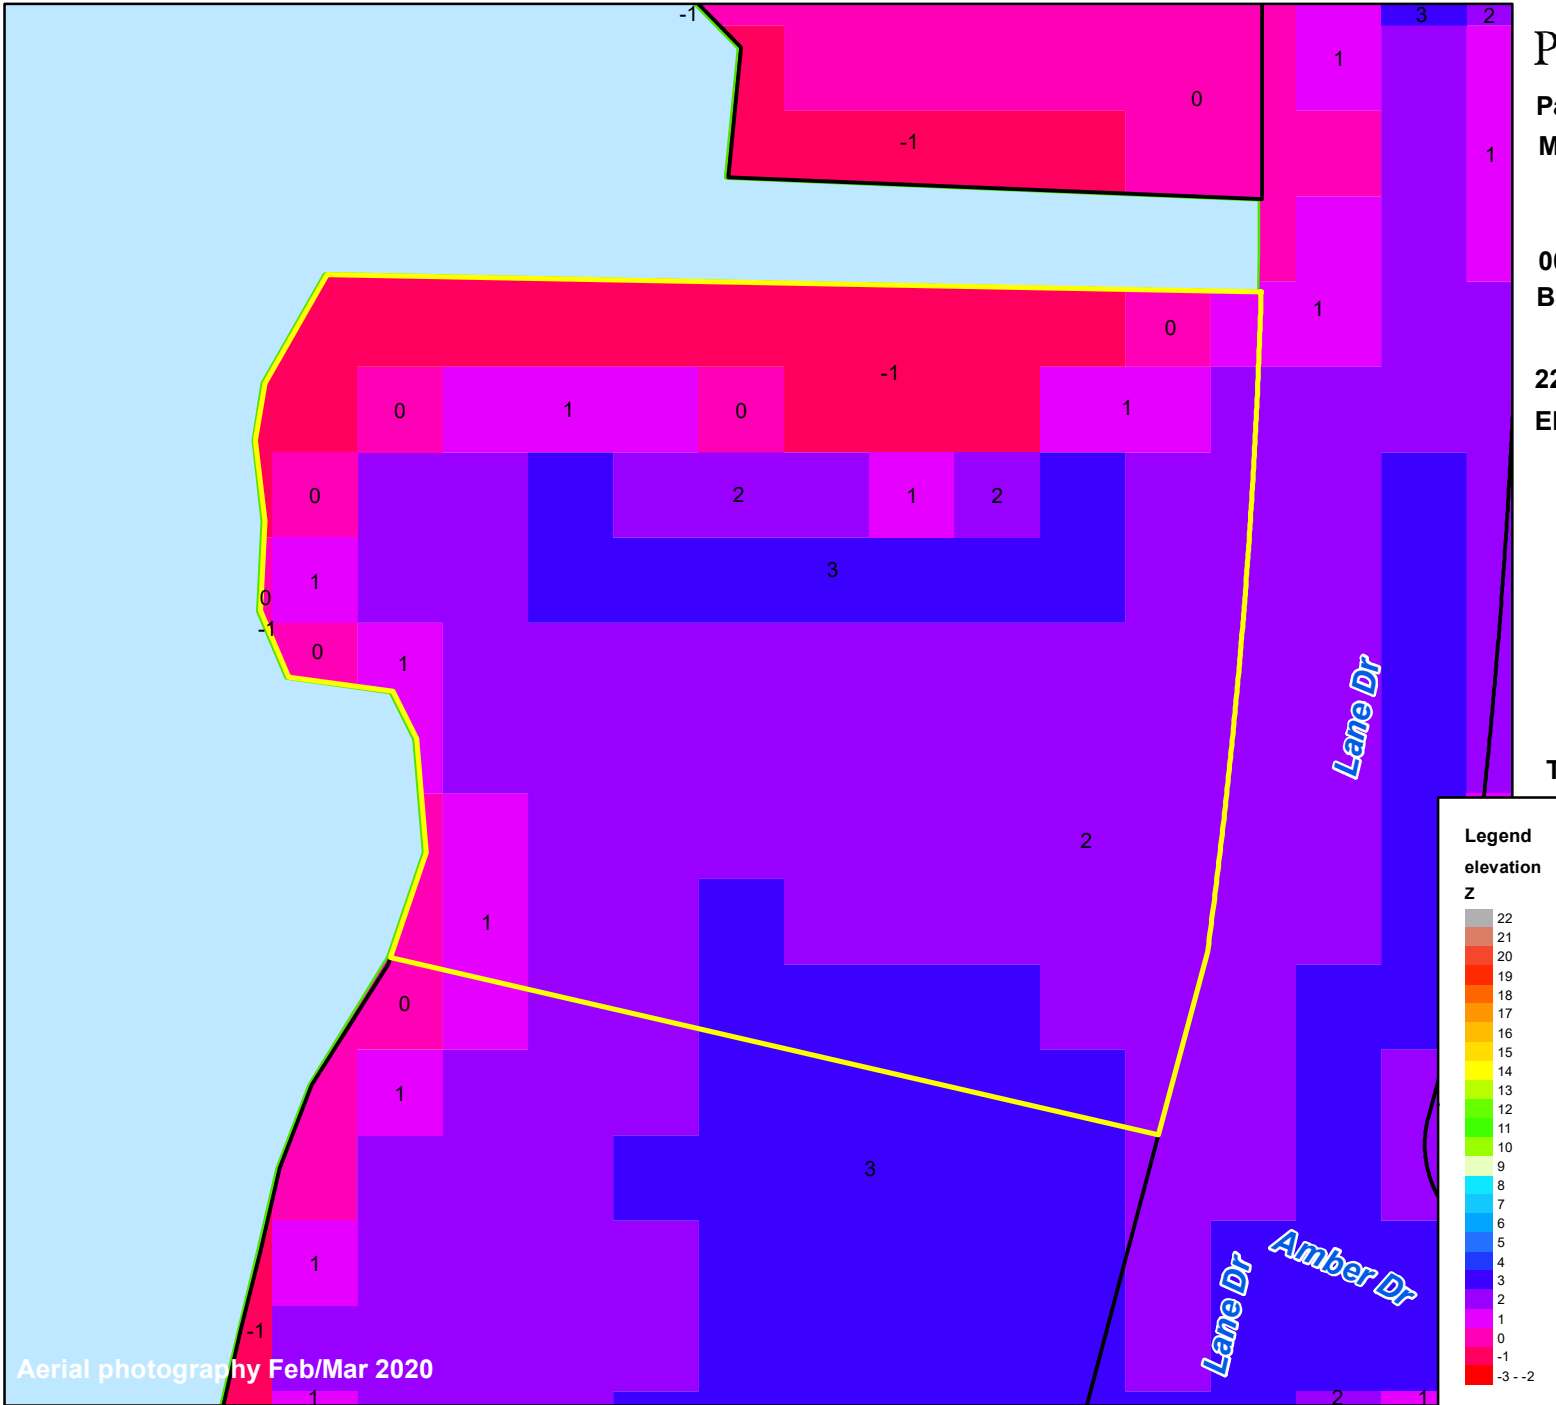

# Pasquotank County, NC

Parcel ID: 890004507249

Map: P12A-45 & 44

LOT: 1

00221 LANE DR  
BANKS, L H JR & YVONNE

221 LANE DR  
ELIZABETH CITY NC 27909

Deed Book:  
Deed Page:  
Date: 0

Land Value: 110000  
Ag Value: 0  
Bldg Value: 186400  
Total Value: 296400

Taxed Acres: 0.771

**PASQUOTANK**  
COUNTY NC

Date: 3/6/2023

**NOT A SURVEY**

This map was created from historic maps, recorded deeds and surveys.  
It CAN NOT be used to convey land, settle land disputes or build fences.

Property Ownership/  
Lines as of January 1, 2023