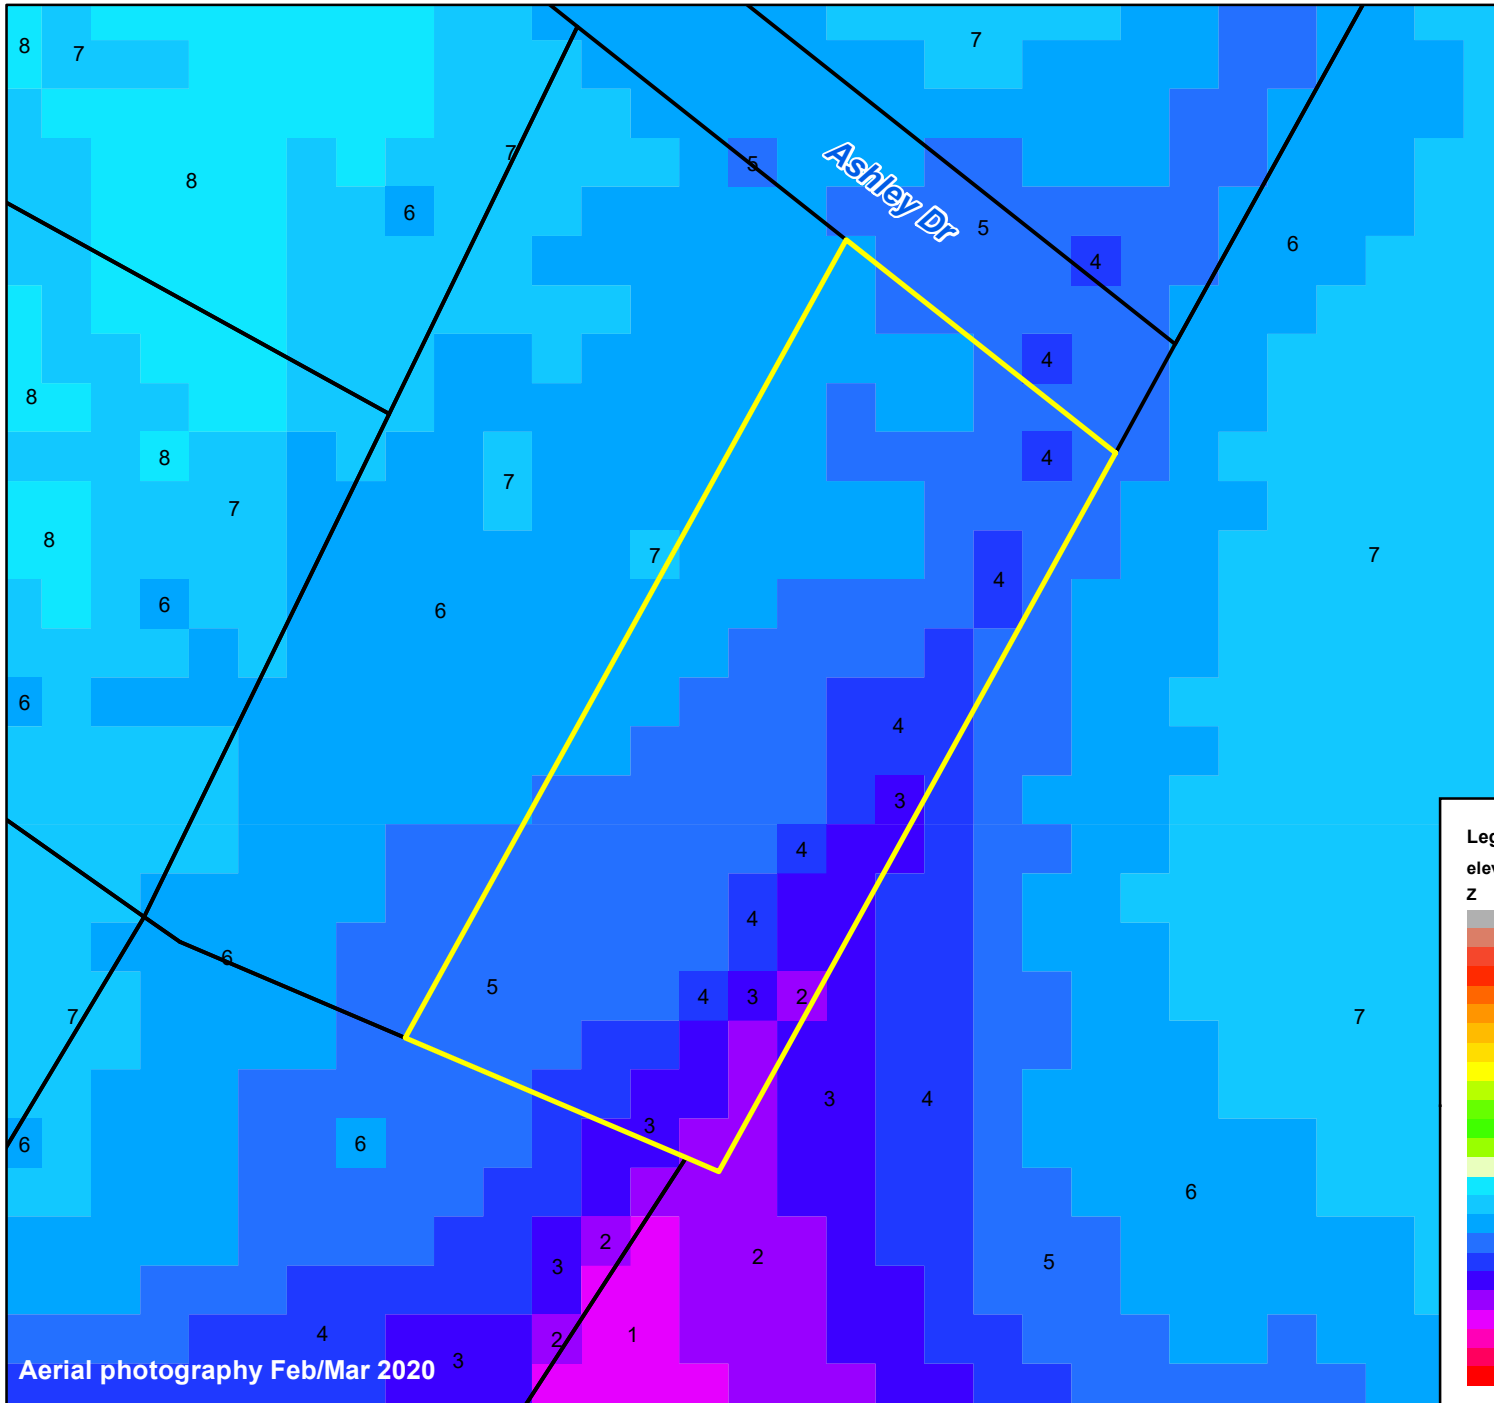

Pasquotank County, NC

Parcel ID: 890004705053

Map: P12A-140

LOT: 30

00304 ASHLEY DR
MAHAFFEY, JORRAINE

302 ASHLEY DR
ELIZABETH CITY NC 27909

Deed Book: 1459
Deed Page: 765
Date: 20220715
MB43/22

Land Value: 38700
Ag Value: 0
Bldg Value: 0
Total Value: 38700

Taxed Acres: 1.12

PASQUOTANK
COUNTY NC

Date: 3/6/2023

NOT A SURVEY

This map was created from historic maps, recorded deeds and surveys.
It CAN NOT be used to convey land, settle land disputes or build fences.

Property Ownership/
Lines as of January 1, 2023