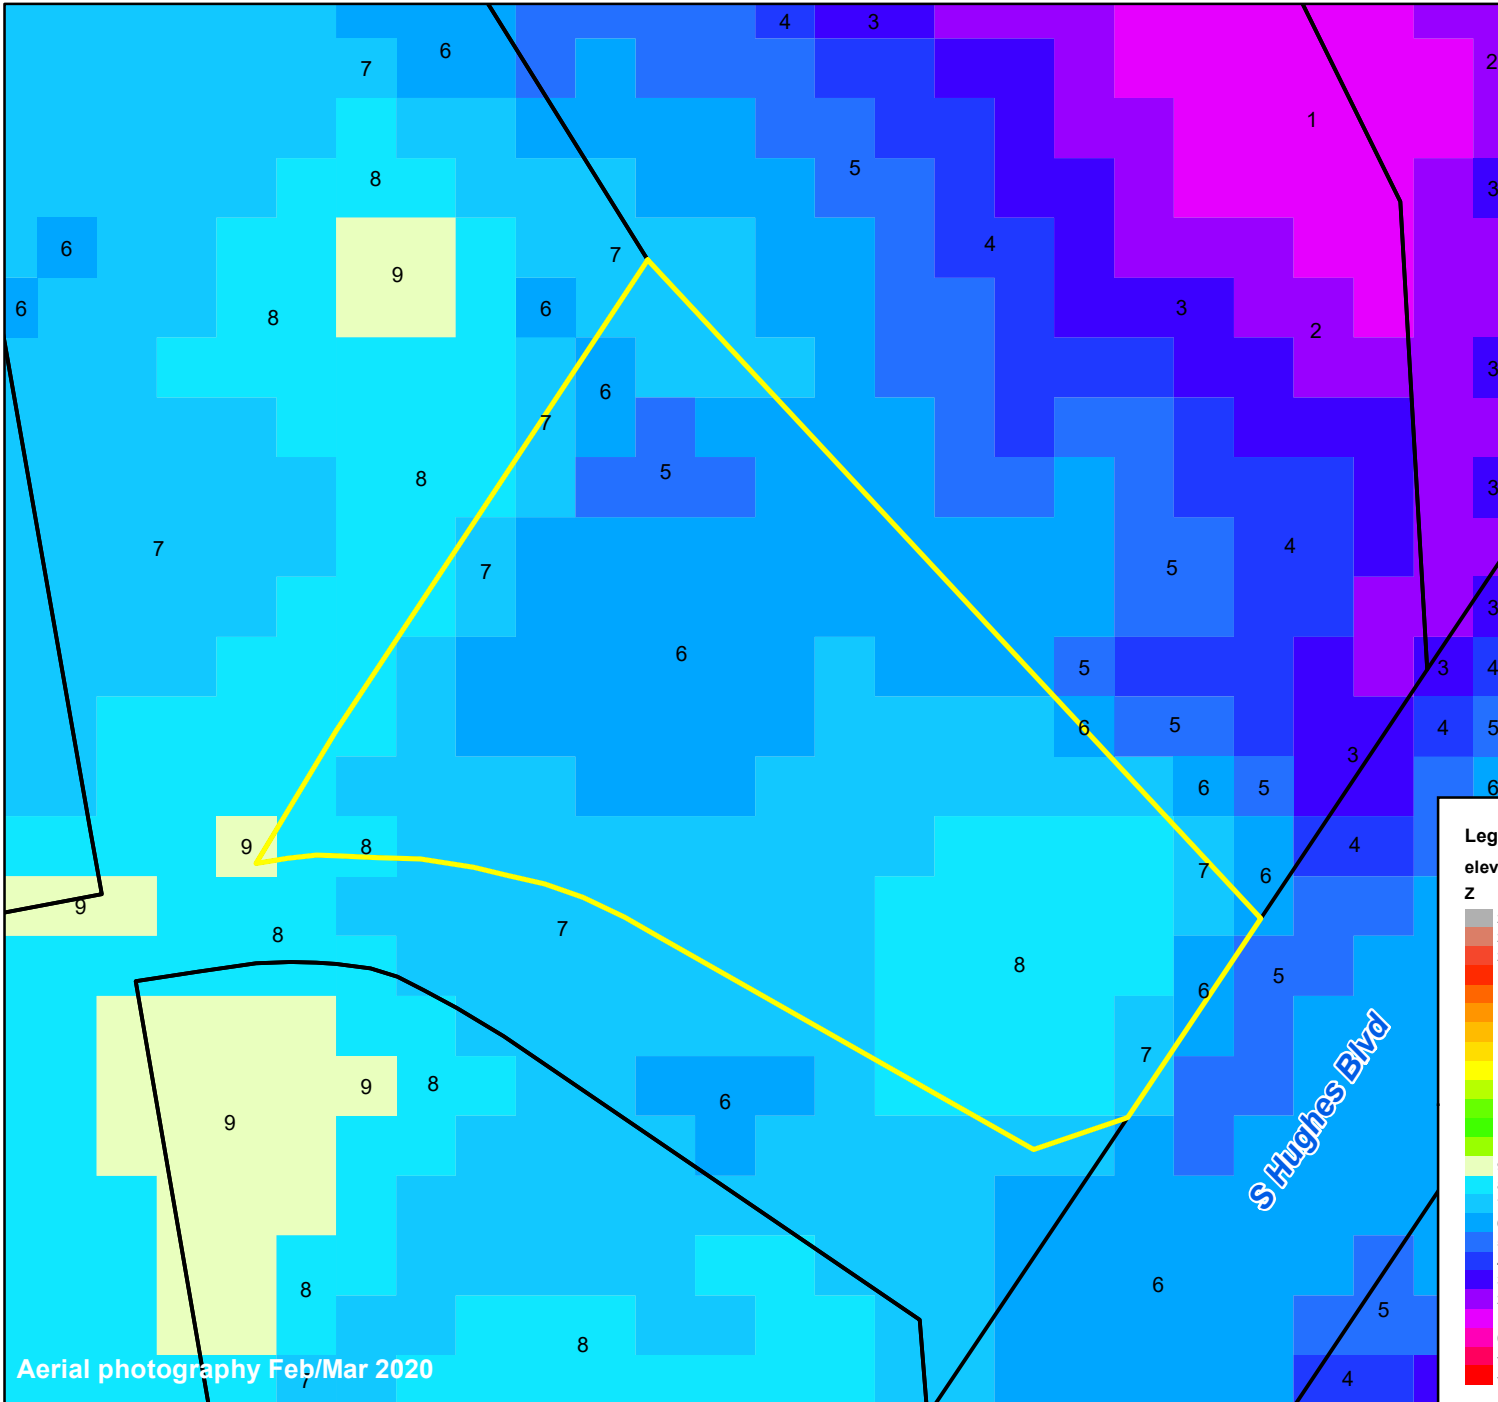

Pasquotank County, NC

Parcel ID: 890302969934

Map: P89-202

LOT: 0

00611 S HUGHES BLVD
FOOTHILL TO SUMMIT PROPERTIES IV

ATTN: ASSET MANAGER
OLYMPIA WA 98502

Deed Book: 1187
Deed Page: 293
Date: 20131007

Land Value: 427000
Ag Value: 0
Bldg Value: 1365000
Total Value: 1792000

Taxed Acres: 1.12

PASQUOTANK
COUNTY NC

Date: 3/7/2023

Property Ownership/
Lines as of January 1, 2023

Aerial photography Feb/Mar 2020

NOT A SURVEY

This map was created from historic maps, recorded deeds and surveys.
It CAN NOT be used to convey land, settle land disputes or build fences.