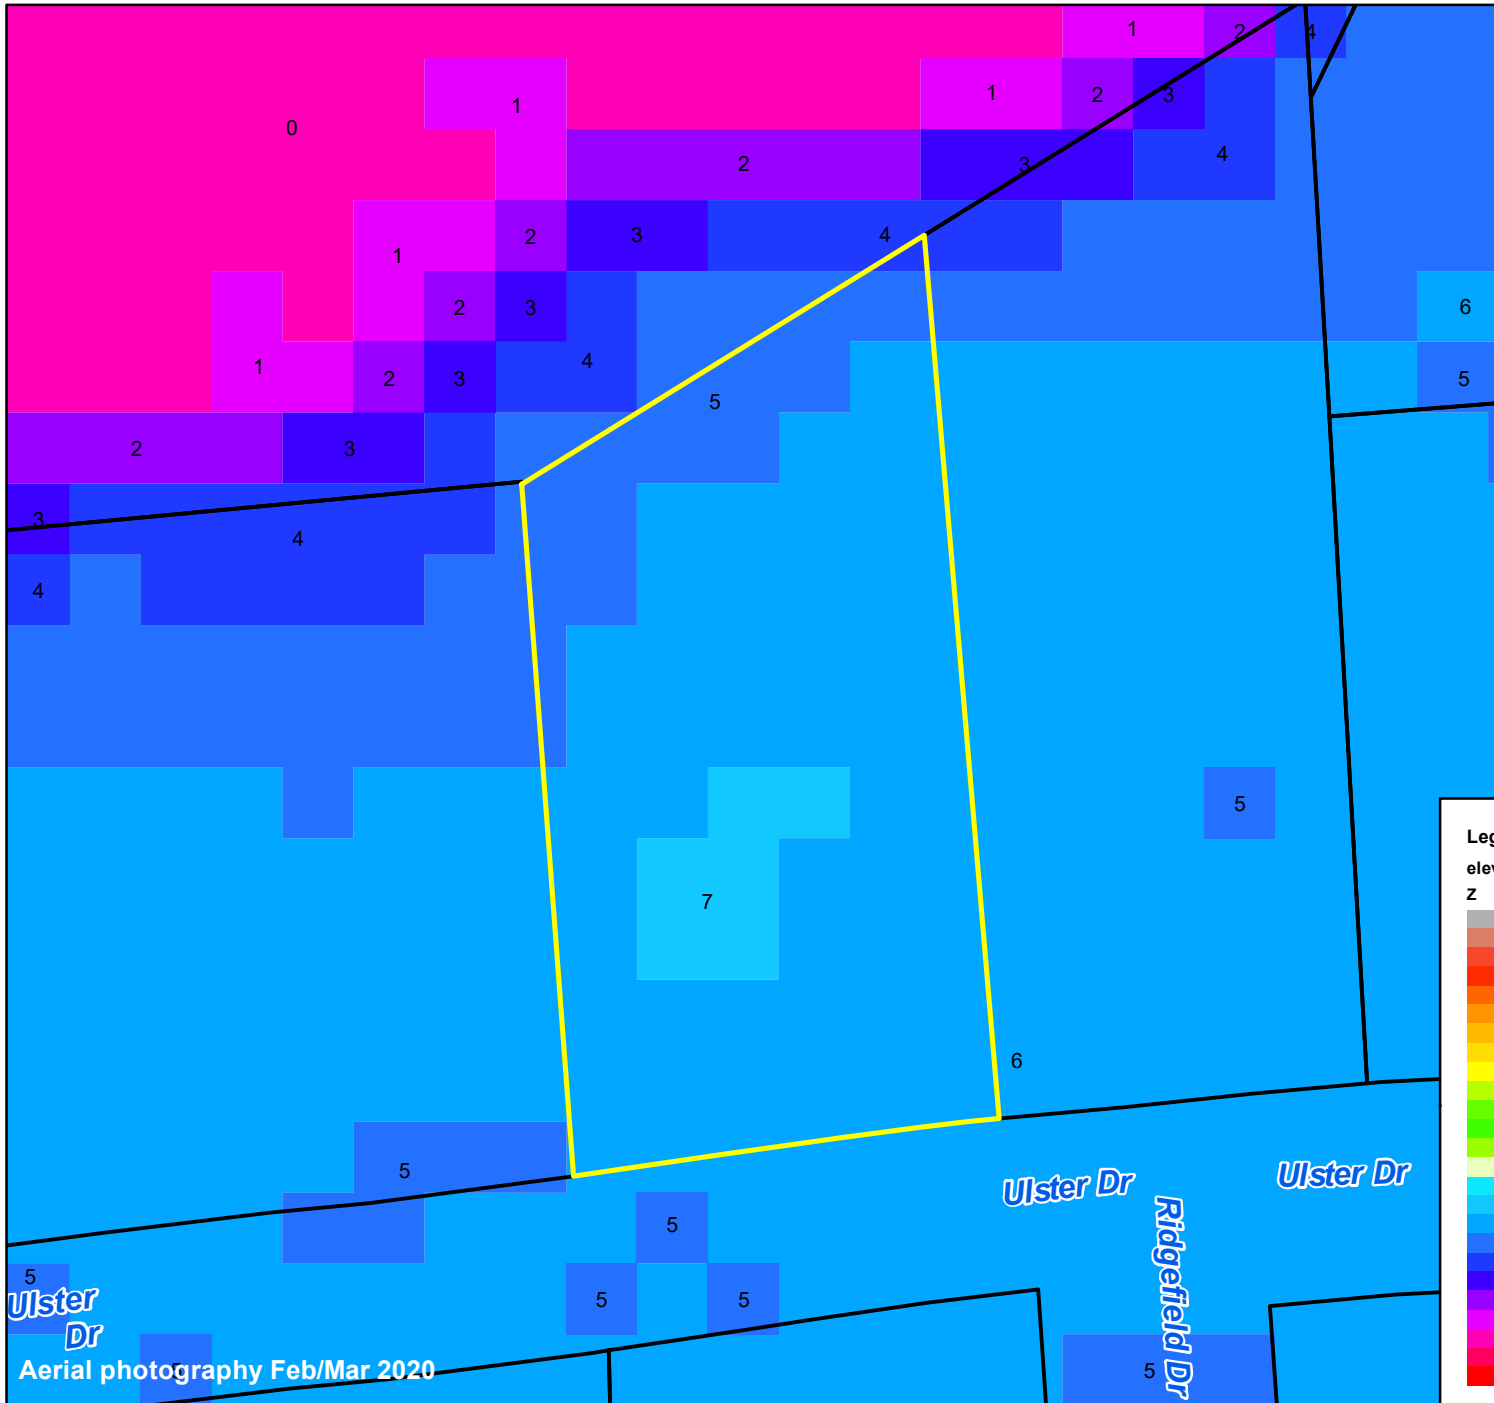

# Pasquotank County, NC

Parcel ID: 890302991721

Map: P120-257

LOT: 0

01732 ULSTER DR  
POLLACK, VINCENT P &  
IRENE V

1732 ULSTER DR  
ELIZABETH CITY NC 27909

Deed Book: 723  
Deed Page: 354  
Date: 20020628

Land Value: 30200  
Ag Value: 0  
Bldg Value: 186800  
Total Value: 217000

Taxed Acres: 0.306

**PASQUOTANK**  
COUNTY NC

Date: 3/7/2023

Property Ownership/  
Lines as of January 1, 2023

**NOT A SURVEY**

This map was created from historic maps, recorded deeds and surveys.  
It CAN NOT be used to convey land, settle land disputes or build fences.