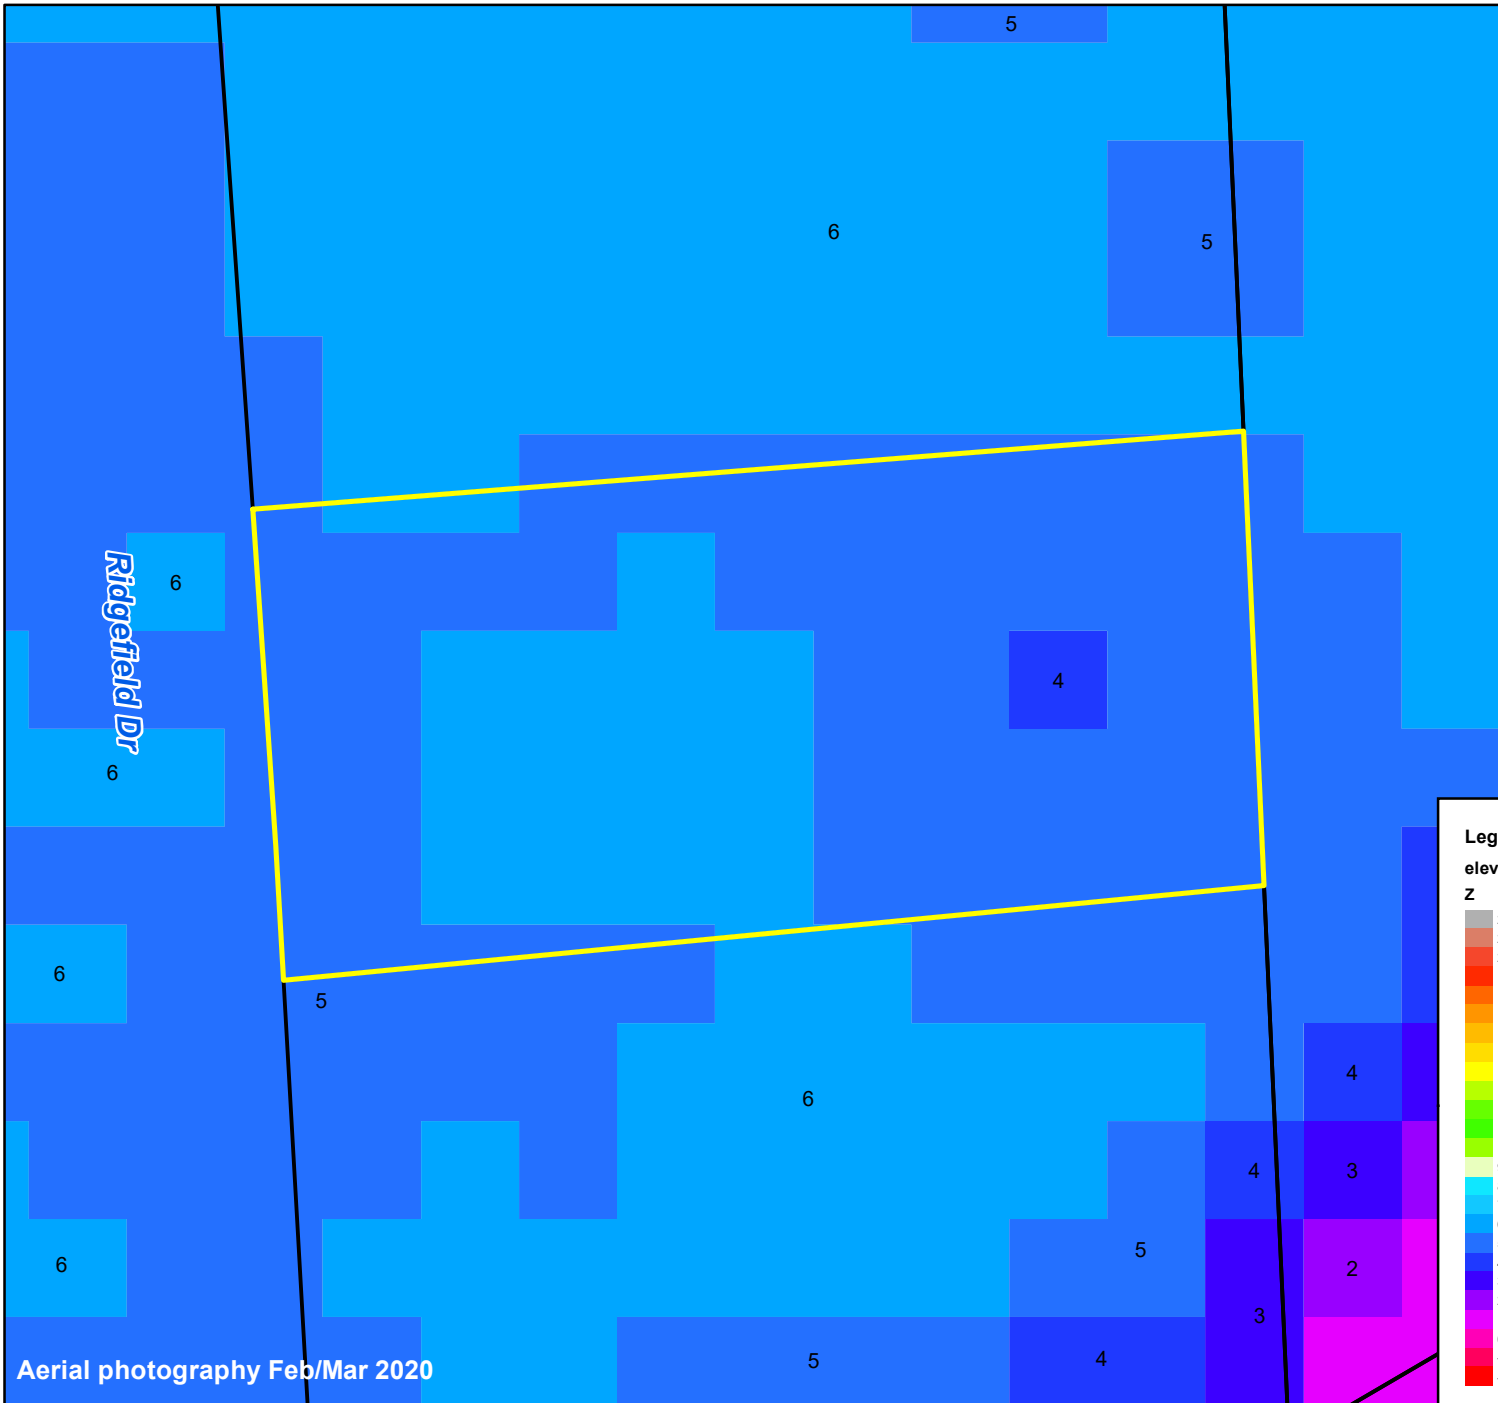

Pasquotank County, NC

Parcel ID: 890302993369

Map: P120-213

LOT: 0

00002 RIDGEFIELD DR
HILL, CAROLYN E

2 RIDGEFIELD DR
ELIZABETH CITY NC 27909

Deed Book: 1395

Deed Page: 139

Date: 20210122

Land Value: 31800

Ag Value: 0

Bldg Value: 135700

Total Value: 167500

Taxed Acres: 0.459

PASQUOTANK
COUNTY NC

Date: 3/7/2023

Property Ownership/
Lines as of January 1, 2023

NOT A SURVEY

This map was created from historic maps, recorded deeds and surveys.
It CAN NOT be used to convey land, settle land disputes or build fences.