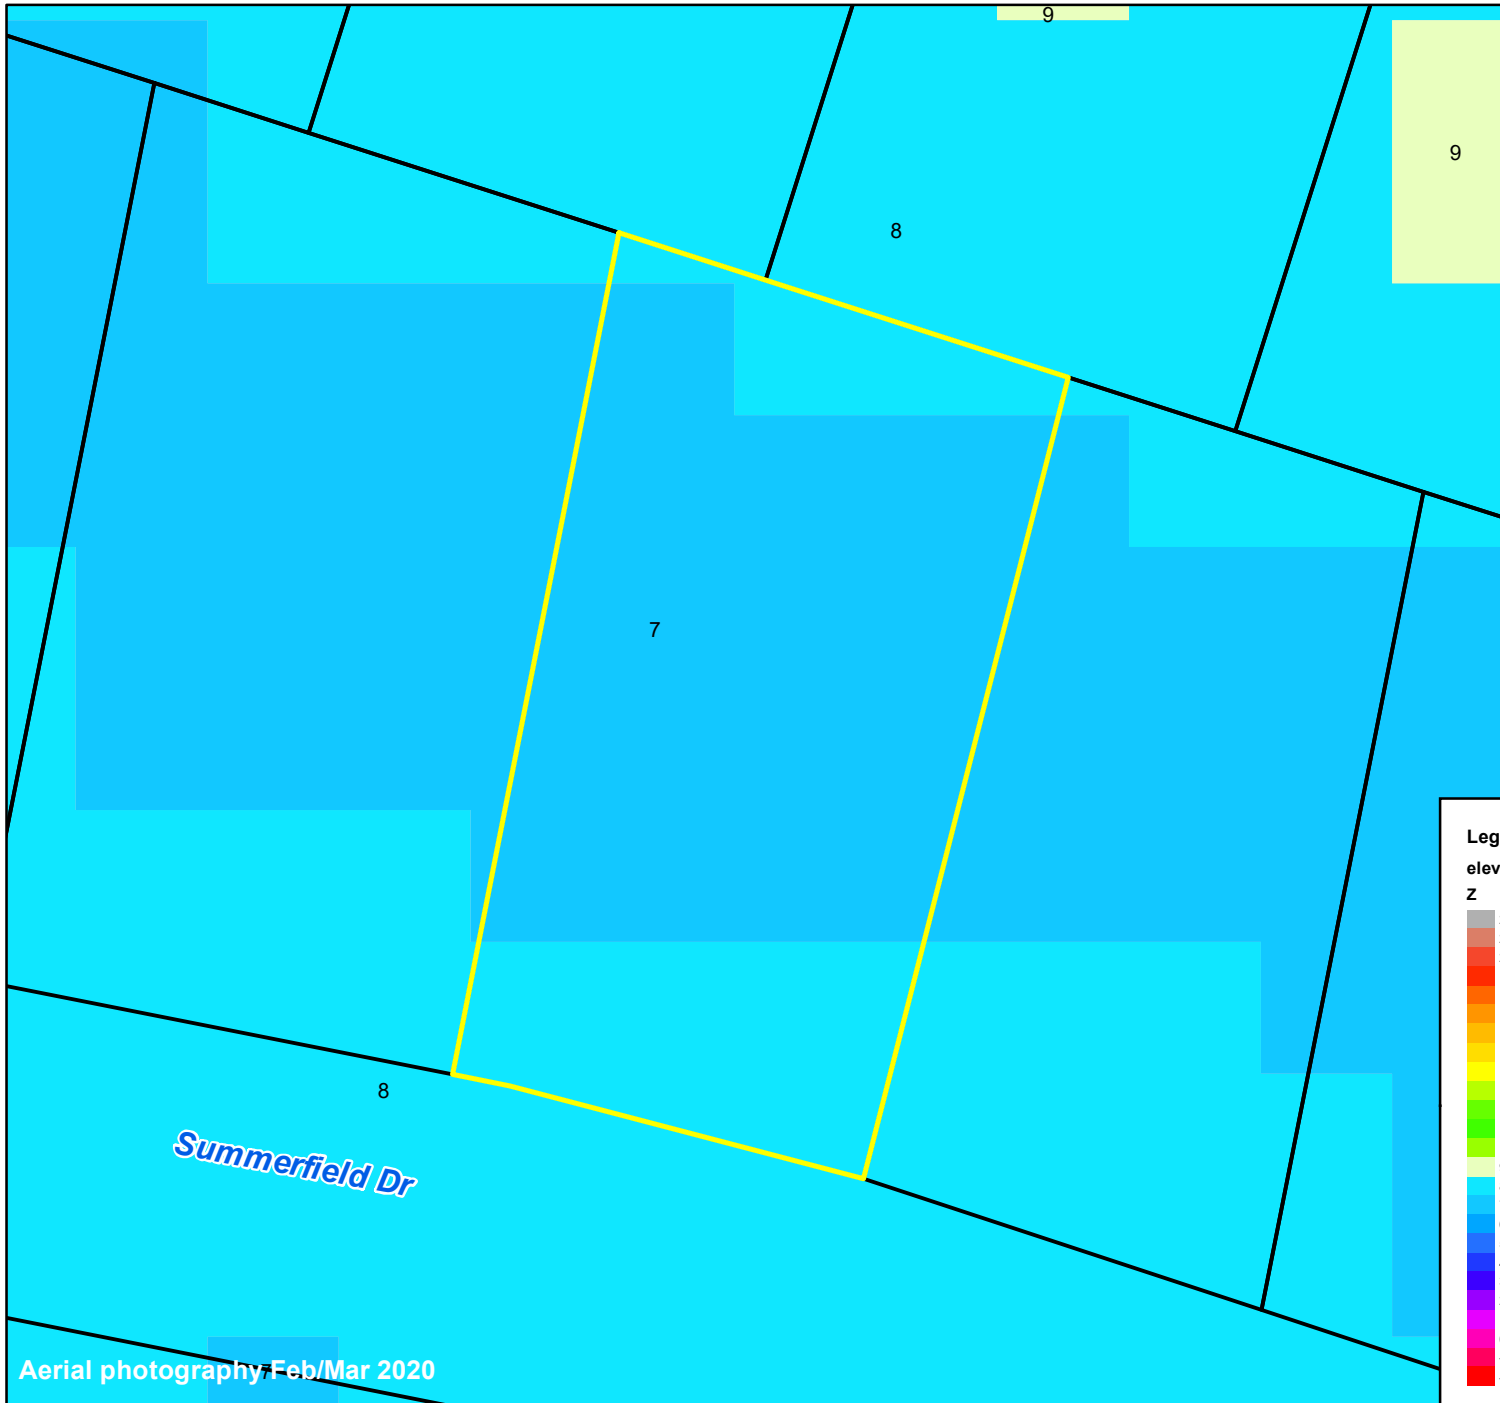

Pasquotank County, NC

Parcel ID: 890304918443

Map: P89-313

LOT: 110

00206 SUMMERFIELD ST
TWIFORD, ROSABELL

TRUST

2125 RIVERSHORE RD
ELIZABETH CITY NC 27909

Deed Book: 817

Deed Page: 284

Date: 20040818

Land Value: 18800

Ag Value: 0

Bldg Value: 133700

Total Value: 152500

Taxed Acres: 0.191

PASQUOTANK
COUNTY NC

Date: 3/7/2023

Property Ownership/
Lines as of January 1, 2023

NOT A SURVEY

This map was created from historic maps, recorded deeds and surveys.
It CAN NOT be used to convey land, settle land disputes or build fences.