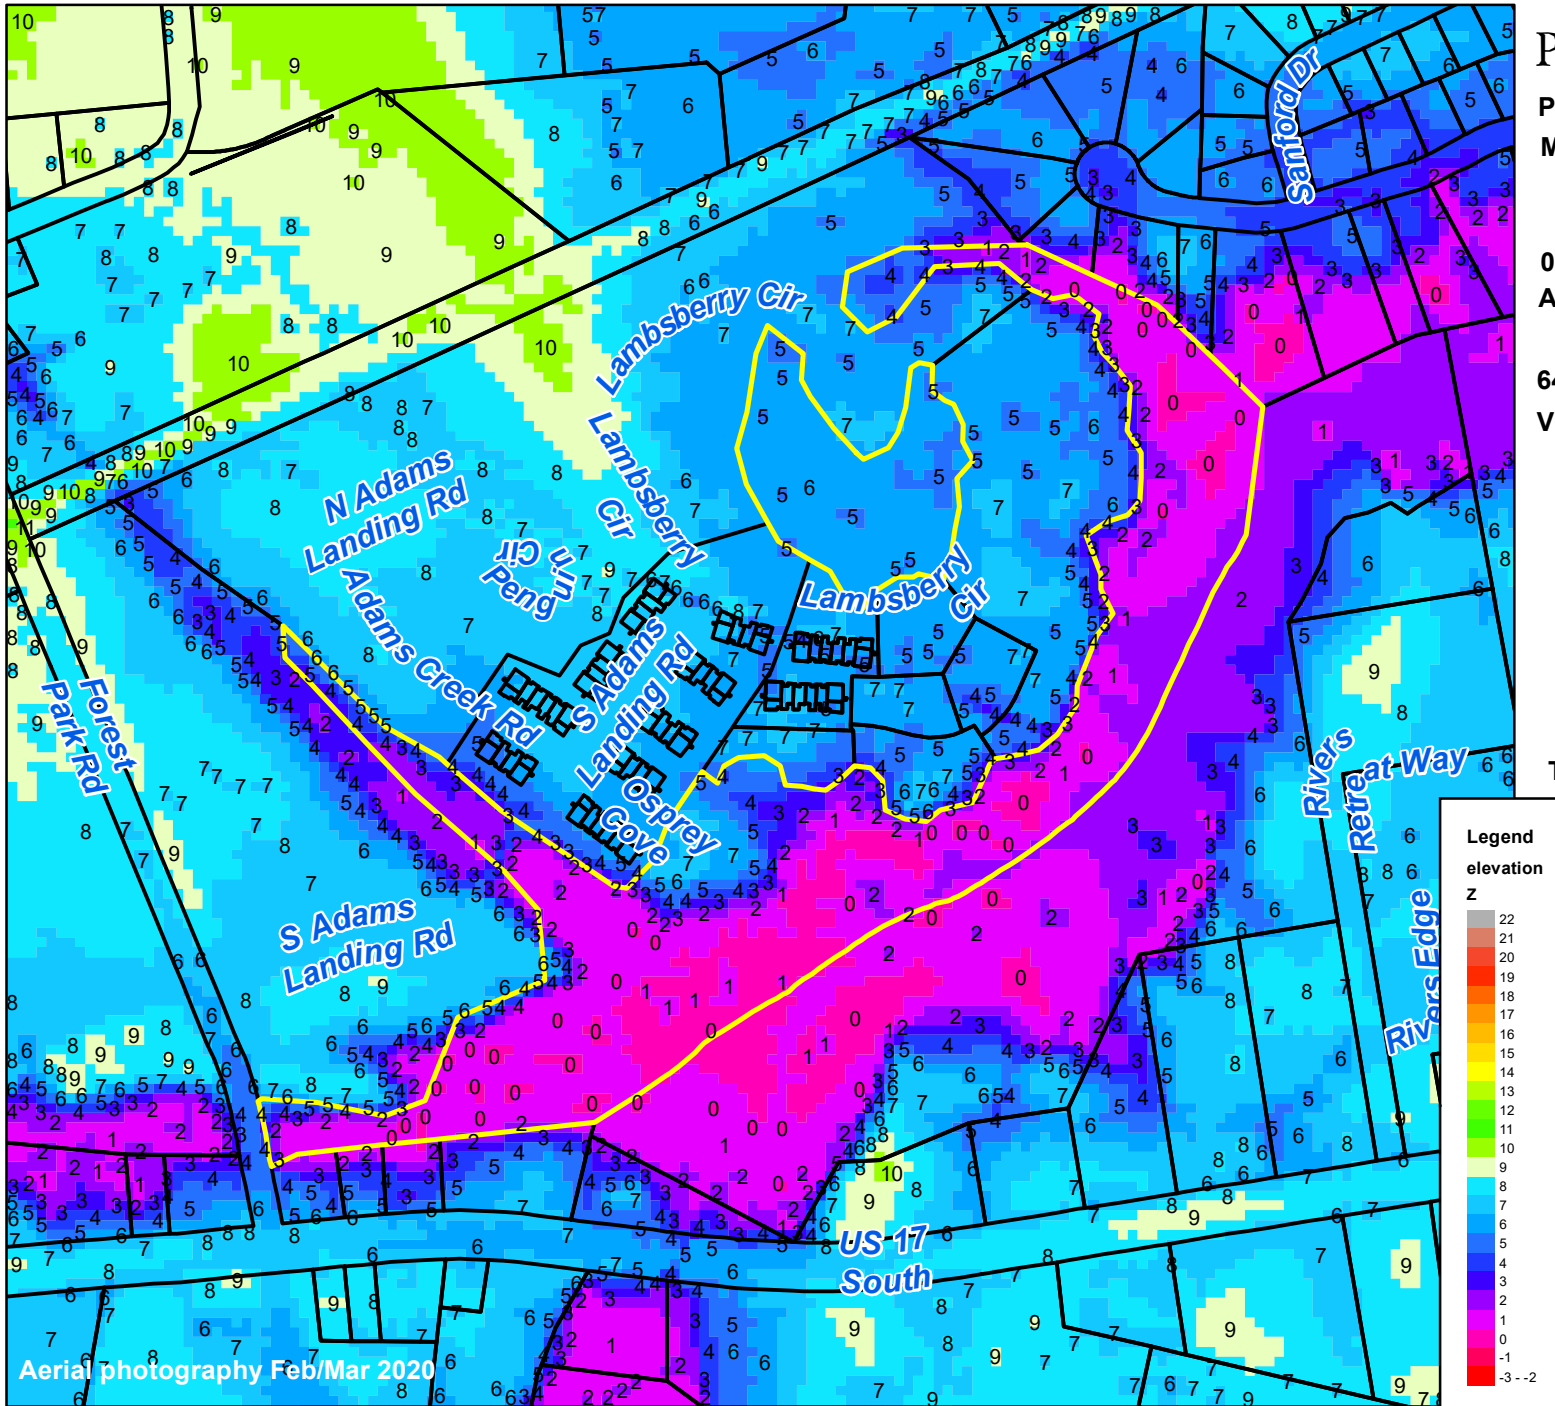

# Pasquotank County, NC

Parcel ID: 890312768737

Map: P89B-283

LOT: 0

00000 SWAMP  
ADAMS LANDING NC LLC

6477 COLLEGE PARK SQ  
VIRGINIA BEACH VA 23464-3611

Deed Book: 876  
Deed Page: 758  
Date: 0

Land Value: 4200  
Ag Value: 0  
Bldg Value: 0  
Total Value: 4200

Taxed Acres: 14.1

**NOT A SURVEY**

This map was created from historic maps, recorded deeds and surveys.  
It CAN NOT be used to convey land, settle land disputes or build fences.

**PASQUOTANK  
COUNTY NC**

Date: 3/7/2023

Property Ownership/  
Lines as of January 1, 2023