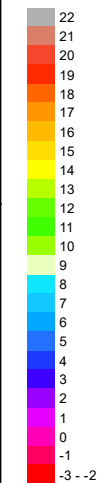

Pasquotank County, NC

Parcel ID: 890401454039

Map: P119-259

LOT: 0

00215 CLAREMONT CT
GODFREY, PAMELA B

215 CLAREMONT CRT
ELIZABETH CITY NC 27909

Deed Book: 540

Deed Page: 55

Date: 0

Land Value: 34000

Ag Value: 0

Bldg Value: 133900

Total Value: 167900

Taxed Acres: 0.512

Legend

elevation

Z

PASQUOTANK
COUNTY NC

Date: 3/7/2023

Property Ownership/
Lines as of January 1, 2023

NOT A SURVEY

This map was created from historic maps, recorded deeds and surveys.
It CAN NOT be used to convey land, settle land disputes or build fences.